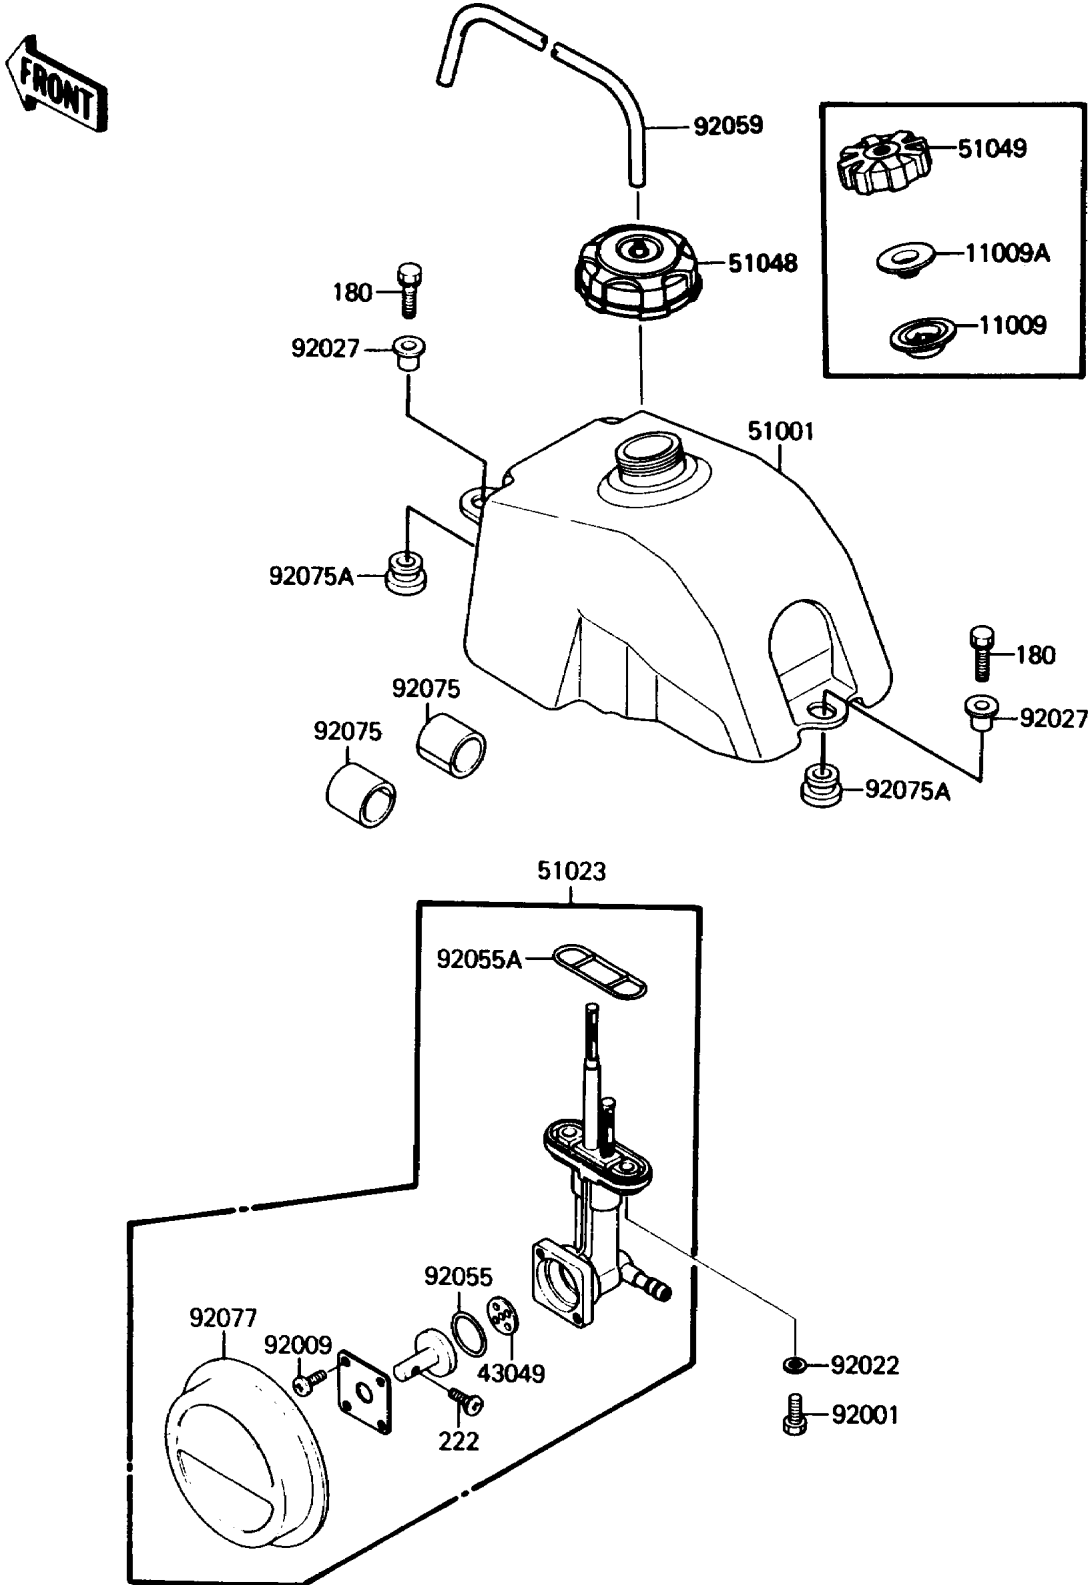

## 1987 Mojave® 110E PARTS DIAGRAM

Fuel Tank

F2410-0342

## 1987 Mojave® 110E PARTS LIST

Fuel Tank

ITEM NAME	PART NUMBER	QUANTITY
GASKET,FUEL TANK CAP (Ref # 11009)	11009-1452	1
GASKET,FUEL TANK CAP (Ref # 11009A)	11009-1514	1
PACKING,FUEL TAP LEVER (Ref # 43049)	43049-1017	1
TANK-COMP-FUEL (Ref # 51001)	51001-1248	1
TAP-ASSY,FUEL (Ref # 51023)	51023-1131	1
CAP-TANK,FUEL (Ref # 51049)	51049-1006	1
BOLT,6X14 (Ref # 92001)	92001-121	1
SCREW,3X5 (Ref # 92009)	92009-1123	1
WASHER,6.2X11X1.5 (Ref # 92022)	92022-183	1
COLLAR,L=16.1 (Ref # 92027)	92027-1847	1
RING-O,FUEL TAP LEVER (Ref # 92055)	92055-1111	1
RING-O,FUEL TAP PACKING (Ref # 92055A)	92055-1348	1
TUBE,5X9X250 (Ref # 92059)	92059-1258	1
DAMPER,FUEL TANK,FR,UNDER (Ref # 92075)	92075-1369	1
DAMPER (Ref # 92075A)	92075-1787	1
KNOB,FUEL TAP (Ref # 92077)	92077-1075	1
BOLT-UPSET-WS,6X25 (Ref # 180)	180D0625	1
SCREW-CSK-RD-CROS,4X12 (Ref # 222)	222B0412	1