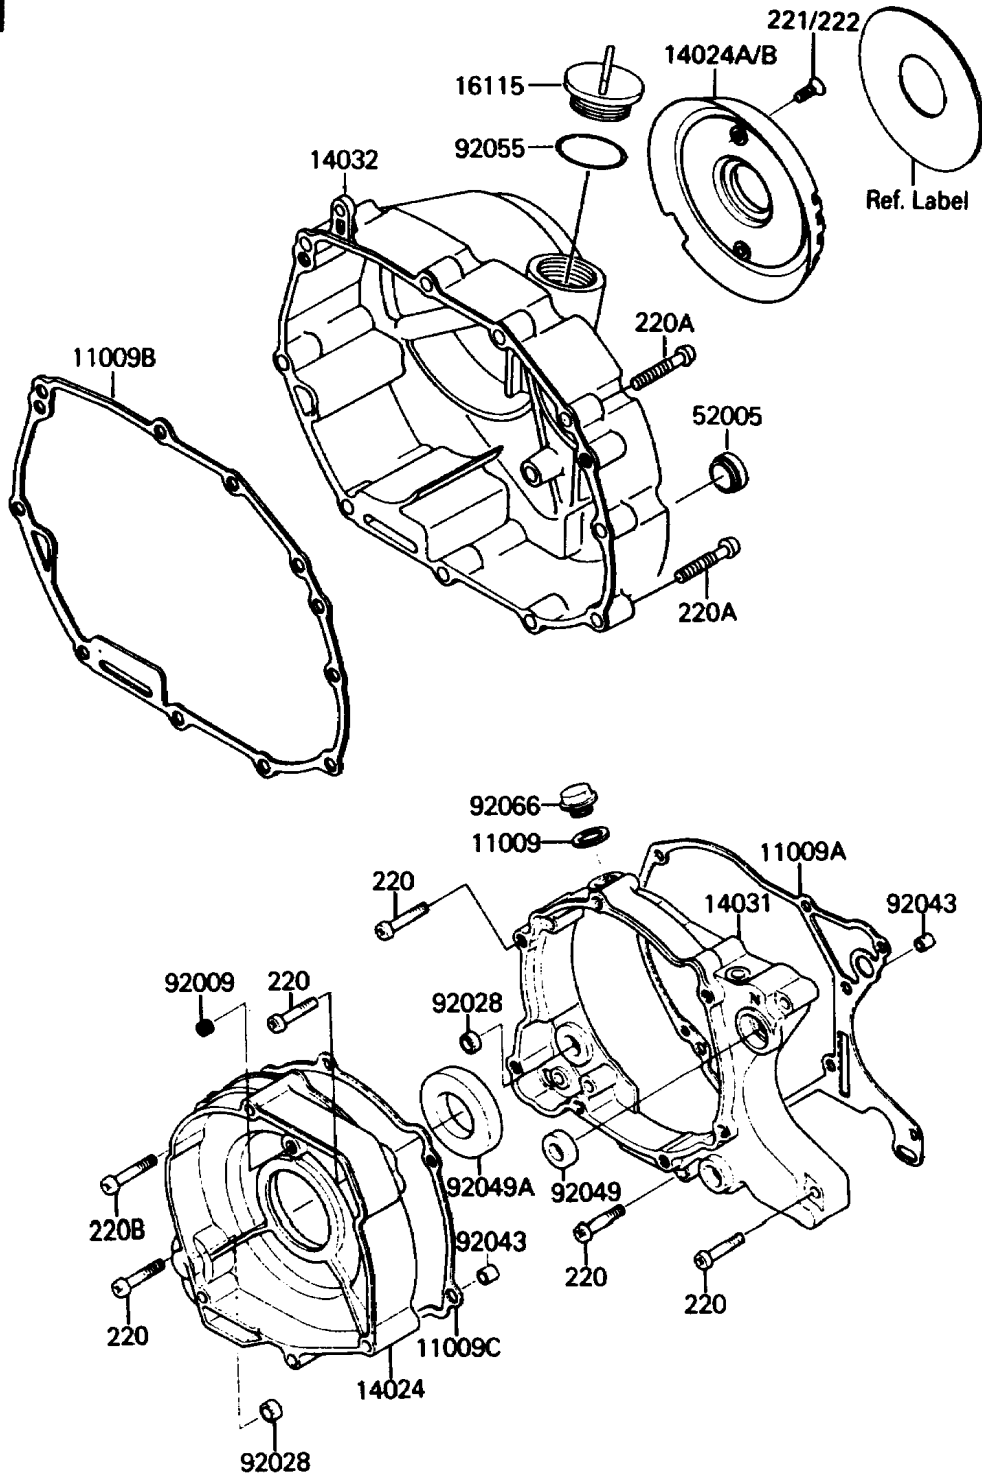

1987 Mojave® 110E PARTS DIAGRAM

Engine Cover(s)

E1431-0205

1987 Mojave® 110E PARTS LIST

Engine Cover(s)

ITEM NAME	PART NUMBER	QUANTITY
GASKET,14.3X20X1 (Ref # 11009)	11009-1238	1
GASKET,GENERATOR COVER (Ref # 11009A)	11009-1311	1
GASKET,CLUTCH COVER (Ref # 11009B)	11009-1346	1
GASKET,COVER,LH (Ref # 11009C)	11009-1597	1
COVER,LH (Ref # 14024)	14024-1312	1
COVER,CLUTCH COVER (Ref # 14024B)	14025-1792	1
COVER-GENERATOR (Ref # 14031)	14031-1198	1
COVER-CLUTCH (Ref # 14032)	14032-1114	1
CAP-OIL FILLER (Ref # 16115)	16115-1009	1
GAUGE,OIL LEVEL (Ref # 52005)	52005-1055	1
SCREW,SOCKET,8X8 (Ref # 92009)	92009-1439	1
BUSHING (Ref # 92028)	92028-1189	1
PIN,6.2X8X14 (Ref # 92043)	92043-1263	1
SEAL-OIL (Ref # 92049)	92049-1163	1
SEAL-OIL,AE2057A0 (Ref # 92049A)	92049-1265	1
RING-O,31.5X2.6 (Ref # 92055)	92055-049	1
PLUG,14X8 (Ref # 92066)	92066-1273	1
SCREW-PAN-CROS (Ref # 220)	220X0630	1
SCREW-PAN-CROS (Ref # 220A)	220X0635	1
SCREW-PAN-CROS (Ref # 220B)	220X0640	1
SCREW-CSK-CROS (Ref # 221)	221B0510	1