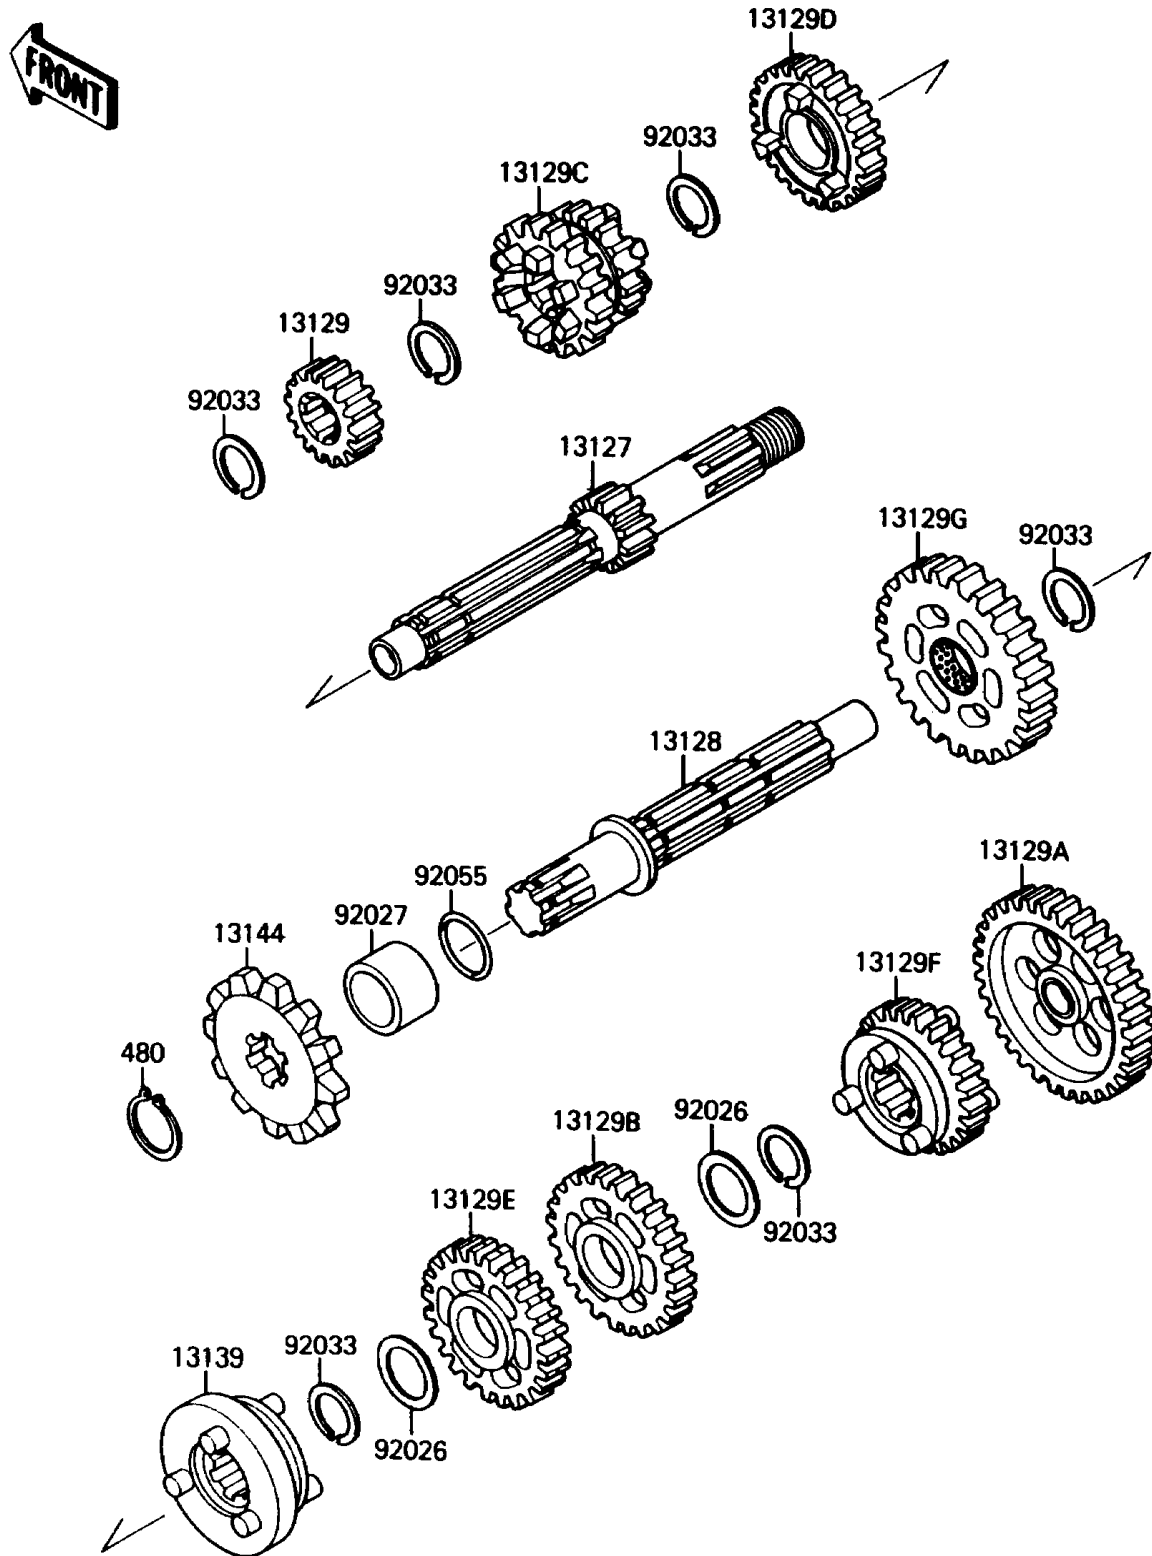

## 1987 Mojave® 110E PARTS DIAGRAM

Transmission

E1361-0181

## 1987 Mojave® 110E PARTS LIST

Transmission

ITEM NAME	PART NUMBER	QUANTITY
SHAFT-TRANSMISSION INPUT,13T (Ref # 13127)	13127-1119	1
SHAFT-TRANSMISSION OUTPUT (Ref # 13128)	13128-1045	1
GEAR,INPUT 2ND,18T (Ref # 13129)	13129-1244	1
GEAR,OUTPUT LOW,43T (Ref # 13129A)	13129-1248	1
GEAR,OUTPUT 3RD,34T (Ref # 13129B)	13129-1618	1
GEAR,INPUT 3RD&4TH,22&22T (Ref # 13129C)	13129-1820	1
GEAR,INPUT 5TH,29T (Ref # 13129D)	13129-1821	1
GEAR,OUTPUT 4TH,27T (Ref # 13129E)	13129-1822	1
GEAR,OUTPUT 5TH,28T (Ref # 13129F)	13129-1823	1
GEAR,OUTPUT 2ND,38T (Ref # 13129G)	13129-1857	1
SHIFTER (Ref # 13139)	13139-1051	1
SPROCKET-OUTPUT,12T (Ref # 13144)	13144-1072	1
SPACER,17.2X23X0.5 (Ref # 92026)	92026-1037	1
COLLAR,17X22X14.3 (Ref # 92027)	92027-1511	1
RING-SNAP,17MM (Ref # 92033)	92033-1060	1
RING-O,17MM (Ref # 92055)	92055-1097	1
CIRCLIP-TYPE-C,17MM (Ref # 480)	480J1700	1