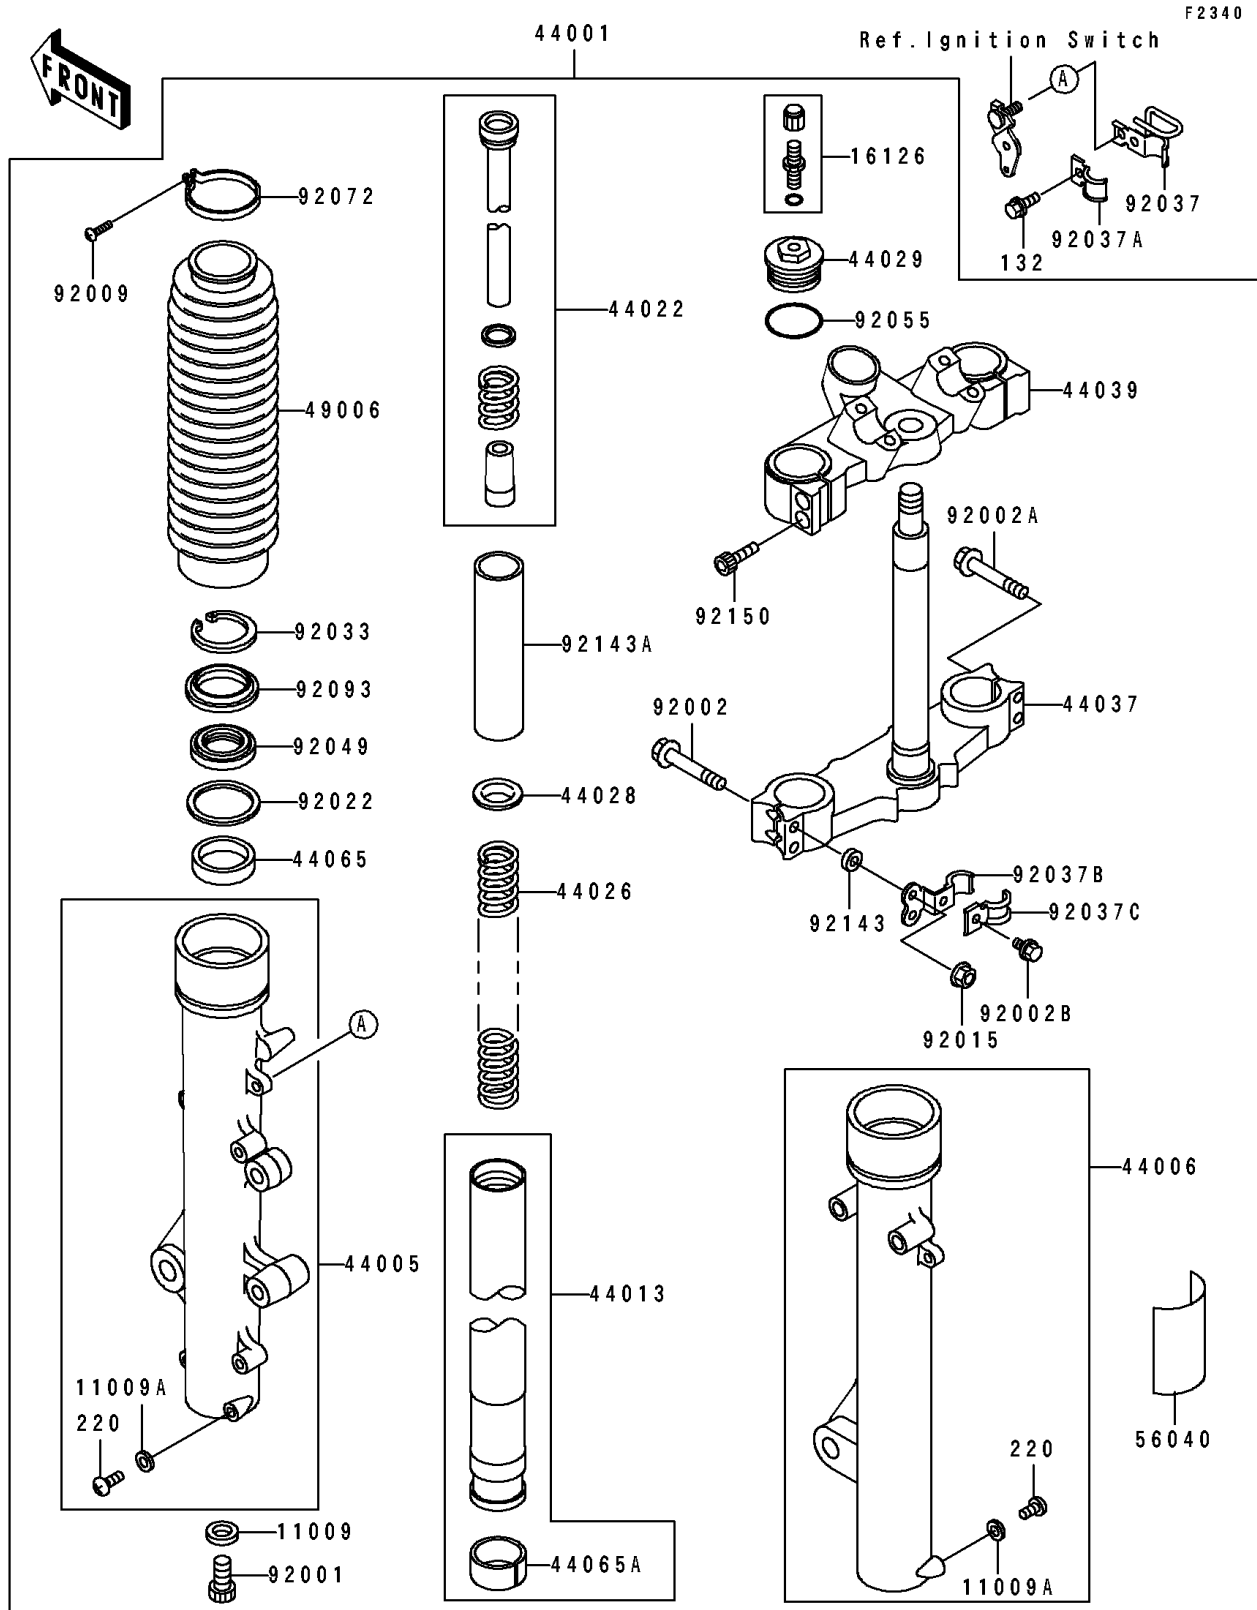

1990 Tengai™ PARTS DIAGRAM

Front Fork

1990 Tengai™ PARTS LIST

Front Fork

ITEM NAME	PART NUMBER	QUANTITY
GASKET,FORK CYLINDER BOLT (Ref # 11009)	11009-1127	1
GASKET,FORK DRAIN PLUG (Ref # 11009A)	44045-002	1
VALVE,AIR (Ref # 16126)	16126-1052	1
FORK-FRONT,BLUE (Ref # 44001)	44001-1717-BC	1
PIPE-LEFT FORK OUTER (Ref # 44005)	44005-1293	1
PIPE-RIGHT FORK OUTER (Ref # 44006)	44006-1290	1
PIPE-FORK INNER (Ref # 44013)	44013-1296	1
CYLINDER-FORK (Ref # 44022)	44022-1241	1
SPRING-FRONT FORK (Ref # 44026)	44026-1433	1
GUIDE-FORK SPRING (Ref # 44028)	44028-1004	1
SEAT-FORK SPRING (Ref # 44029)	44029-1042	1
HOLDER-FORK UNDER (Ref # 44037)	44037-1251	1
HOLDER-FORK UPPER (Ref # 44039)	44039-1188	1
BUSHING-FRONT FORK,OUTER TUBE (Ref # 44065)	44065-1091	1
BUSHING-FRONT FORK,INNER PIPE (Ref # 44065A)	44065-1092	1
BOOT,FORK,BLUE (Ref # 49006)	49006-1222-BC	1
LABEL-WARNING,FRONT FORK (Ref # 56040)	56040-1120	1
BOLT,FORK CYLINDER (Ref # 92001)	92001-1309	1
BOLT,FLANGED,8X55 (Ref # 92002)	92002-1158	1
BOLT,FLANGED,8X50 (Ref # 92002A)	92002-1848	1
BOLT (Ref # 92002B)	92002-1982	1
SCREW,4X16 (Ref # 92009)	92009-1348	1
NUT,FLANGED,8MM (Ref # 92015)	92015-1408	1
WASHER,FORK OUTER PIPE (Ref # 92022)	92022-1262	1
RING-SNAP,FORK (Ref # 92033)	92033-1047	1
CLAMP,HOSE (Ref # 92037)	92037-1897	1
CLAMP,HOSE (Ref # 92037A)	92037-1898	1
CLAMP (Ref # 92037B)	92037-1913	1
CLAMP (Ref # 92037C)	92037-1931	1

1990 Tengai™ PARTS LIST

Front Fork

ITEM NAME	PART NUMBER	QUANTITY
SEAL-OIL,FRONT FORK (Ref # 92049)	92049-1180	1
RING-O,FRONT TOP CAP (Ref # 92055)	92055-1050	1
BAND,BOOT (Ref # 92072)	92072-1171	1
SEAL,FRONT FORK (Ref # 92093)	92093-1166	1
COLLAR (Ref # 92143)	92143-1134	1
COLLAR,FRONT,L=150 (Ref # 92143A)	92143-1337	1
BOLT,SOCKET,8X30 (Ref # 92150)	92150-1307	1
BOLT-FLANGED-SMALL (Ref # 132)	132J0612	1
SCREW-PAN-CROS (Ref # 220)	220E0408	1