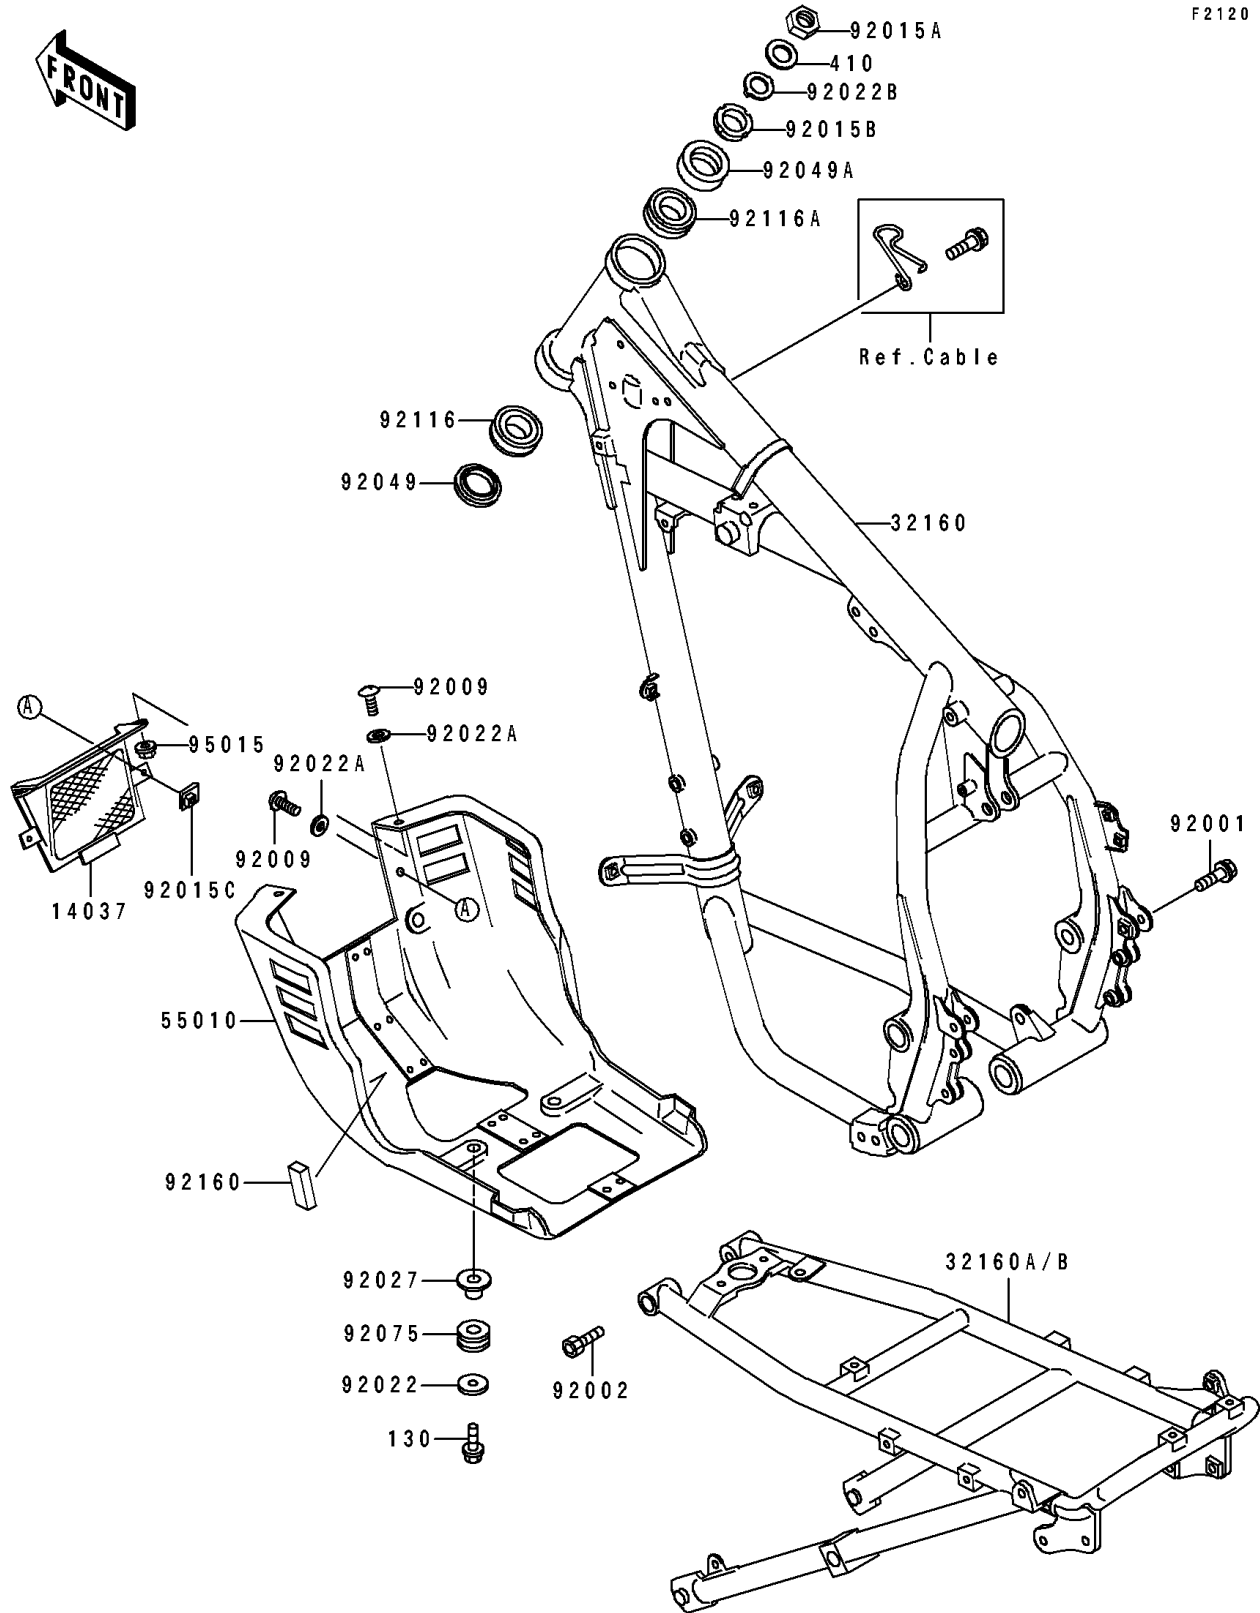

1990 Tengai™ PARTS DIAGRAM

Frame

F2120

1990 Tengai™ PARTS LIST

Frame

ITEM NAME	PART NUMBER	QUANTITY
SCREEN,ENGINE GUARD,BLACK (Ref # 14037)	14037-1117-6Z	1
FRAME-COMP,FR,GRAY (Ref # 32160)	32160-1028-EC	1
FRAME-COMP,RR,GRAY (Ref # 32160A)	32160-1029-EC	1
FRAME-COMP,RR,GRAY (Ref # 32160B)	32160-1105-EC	1
GUARD-ASSY,ENGINE,P.G.GRAY (Ref # 55010)	55010-1052-T8	1
BOLT,FLANGED,8X28,BLACK (Ref # 92001)	92001-1508	1
BOLT,SOCKET,8X25 (Ref # 92002)	92002-1442	1
SCREW,5X14,BLACK (Ref # 92009)	92009-1383	1
NUT,FLANGED,5MM (Ref # 92015)	92015-1328	1
NUT,18MM (Ref # 92015A)	92015-1404	1
NUT,25MM,T=12 (Ref # 92015B)	92015-1546	1
NUT,5MM (Ref # 92015C)	92015-1710	1
WASHER,7X24X1.6 (Ref # 92022)	92022-1160	1
WASHER,NYLON,5.3X11.5X1.5 (Ref # 92022A)	92022-1521	1
WASHER,CLAW,18.5X30X2.3 (Ref # 92022B)	92022-1555	1
COLLAR,L=13.1,BLACK (Ref # 92027)	92027-1450	1
SEAL-OIL,XMHE36X52X4J (Ref # 92049)	92049-1162	1
SEAL-OIL,STEERING STEM (Ref # 92049A)	92049-1214	1
DAMPER (Ref # 92075)	92075-1690	1
BEARING-ROLLER,HR320/28XJ (Ref # 92116)	92116-1009	1
BEARING-ROLLER,HICAP 32005JR (Ref # 92116A)	92116-1052	1
DAMPER (Ref # 92160)	92160-1183	1
BOLT-FLANGED,6X25 (Ref # 130)	130J0625	1
W-PLAIN-S (Ref # 410)	410F1800	1