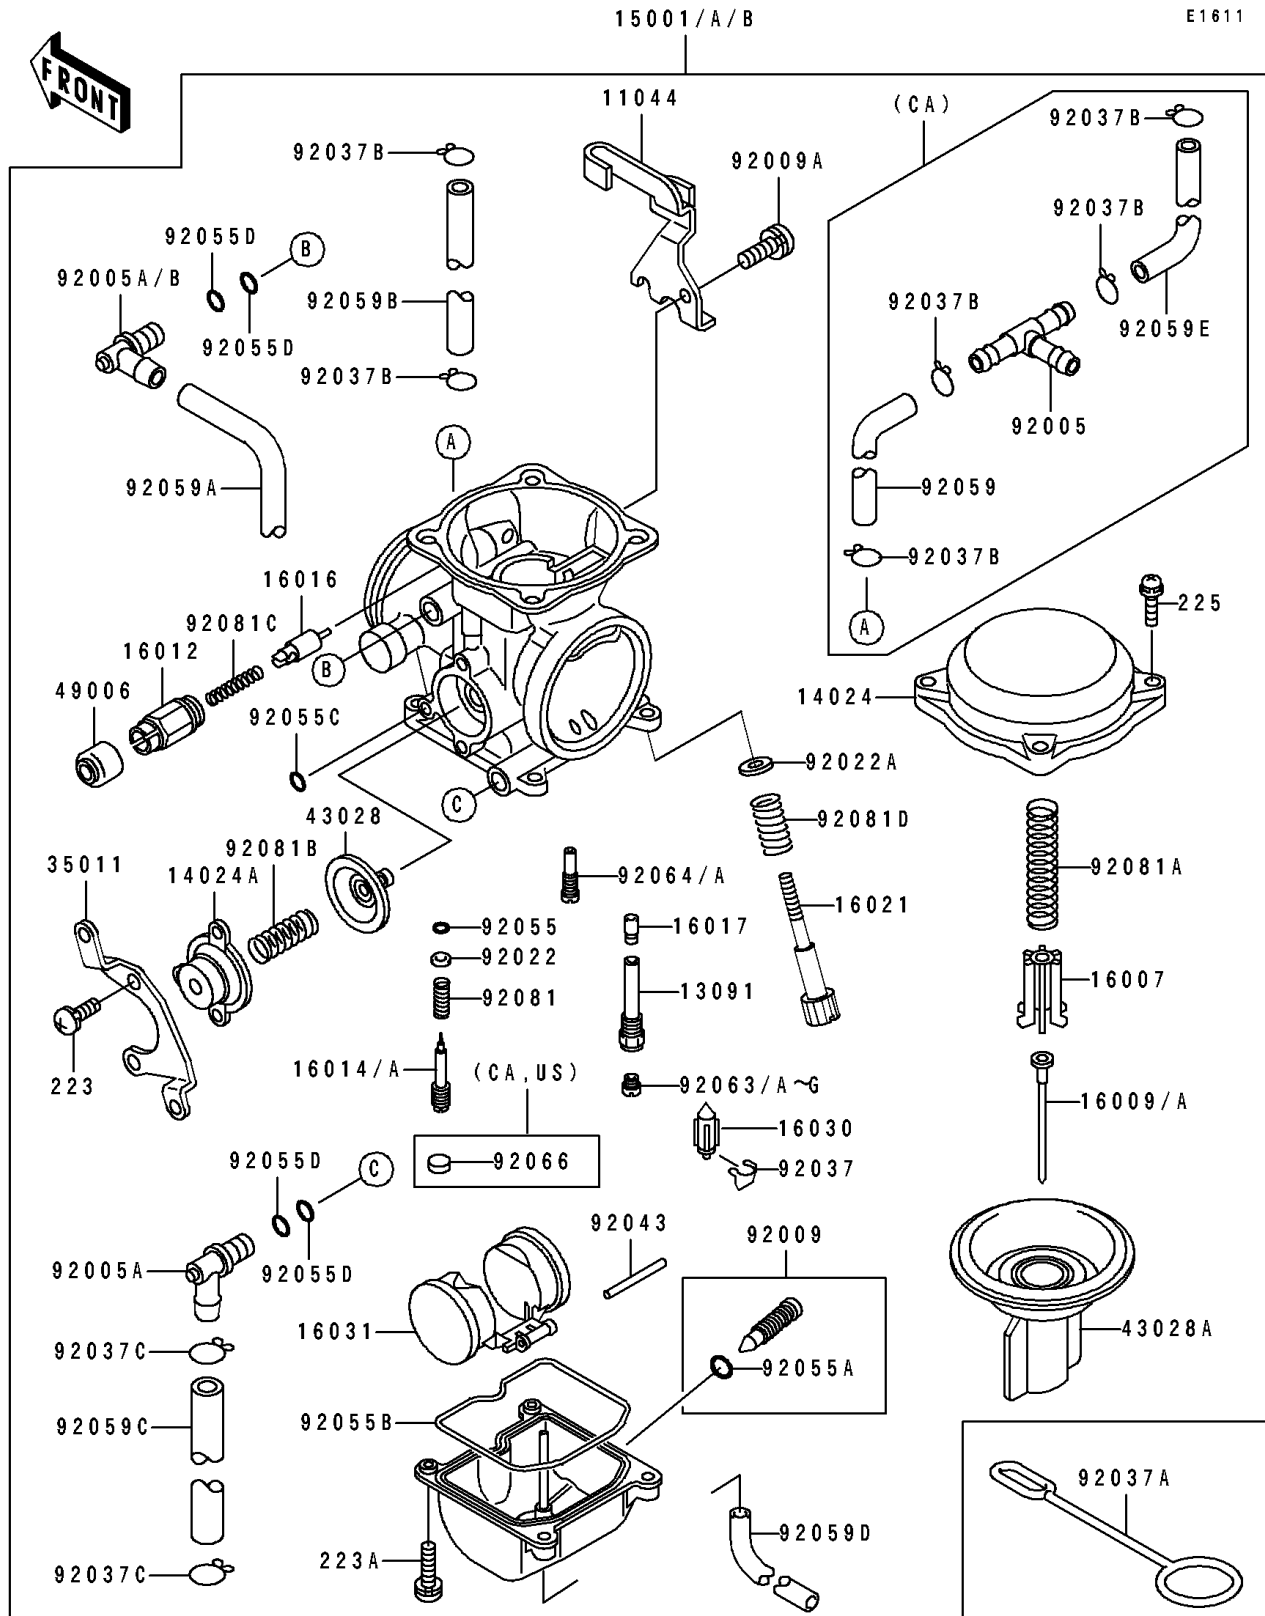

1990 Tengai™ PARTS DIAGRAM

Carburetor

1990 Tengai™ PARTS LIST

Carburetor

ITEM NAME	PART NUMBER	QUANTITY
BRACKET,THROTTLE CABLE (Ref # 11044)	11044-1353	1
HOLDER,NEEDLE JET (Ref # 13091)	13091-1425	1
COVER,MIXING CHAMBER (Ref # 14024)	14025-1890	1
COVER,AIR CUT VALVE (Ref # 14024A)	14025-1903	1
CARBURETOR-ASSY (Ref # 15001)	15001-1327	1
CARBURETOR-ASSY (Ref # 15001A)	15001-1368	1
CARBURETOR-ASSY (Ref # 15001B)	15001-1473	1
SEAT-SPRING,DIAPHRAGM VALVE (Ref # 16007)	16007-1113	1
NEEDLE-JET,N31R (Ref # 16009)	16009-1344	1
NEEDLE-JET,N74C (Ref # 16009A)	16009-1537	1
CAP-STARTER PLUNGER (Ref # 16012)	16012-1055	1
SCREW-PILOT AIR (Ref # 16014)	16014-1053	1
SCREW-PILOT AIR (Ref # 16014A)	16014-1061	1
PLUNGER (Ref # 16016)	16016-1057	1
JET-NEEDLE (Ref # 16017)	16017-1254	1
SCREW-THROTTLE STOP (Ref # 16021)	16021-1109	1
VALVE-FLOAT (Ref # 16030)	16030-1057	1
FLOAT (Ref # 16031)	16031-1056	1
STAY,AIR CUT VALVE (Ref # 35011)	35011-1232	1
DIAPHRAGM,AIR CUT VALVE (Ref # 43028)	43028-1053	1
DIAPHRAGM,VALVE (Ref # 43028A)	43028-1062	1
BOOT,STARTER PLUNGER (Ref # 49006)	49006-1165	1
FITTING,FUEL,T-TYPE (Ref # 92005)	92005-1112	1
FITTING,L-TYPE (Ref # 92005A)	92005-1120	2
FITTING,L-TYPE (Ref # 92005B)	92005-1144	1
SCREW,DRAIN (Ref # 92009)	92009-1095	1
SCREW,5X10 (Ref # 92009A)	92009-1365	1
WASHER,PLAIN (Ref # 92022)	92022-1003	1
WASHER,THROTTLE STOP SCREW (Ref # 92022A)	92022-1587	1

1990 Tengai™ PARTS LIST

Carburetor

ITEM NAME	PART NUMBER	QUANTITY
SPRING, THROTTLE STOP SCREW (Ref # 92081D)	92081-1721	1
SCREW-PAN-WS-CROS (Ref # 223)	223C0410	1
SCREW-PAN-WS-CROS (Ref # 223A)	223C0416	1
SCREW-PAN-WSP-CROS (Ref # 225)	225C0418	1