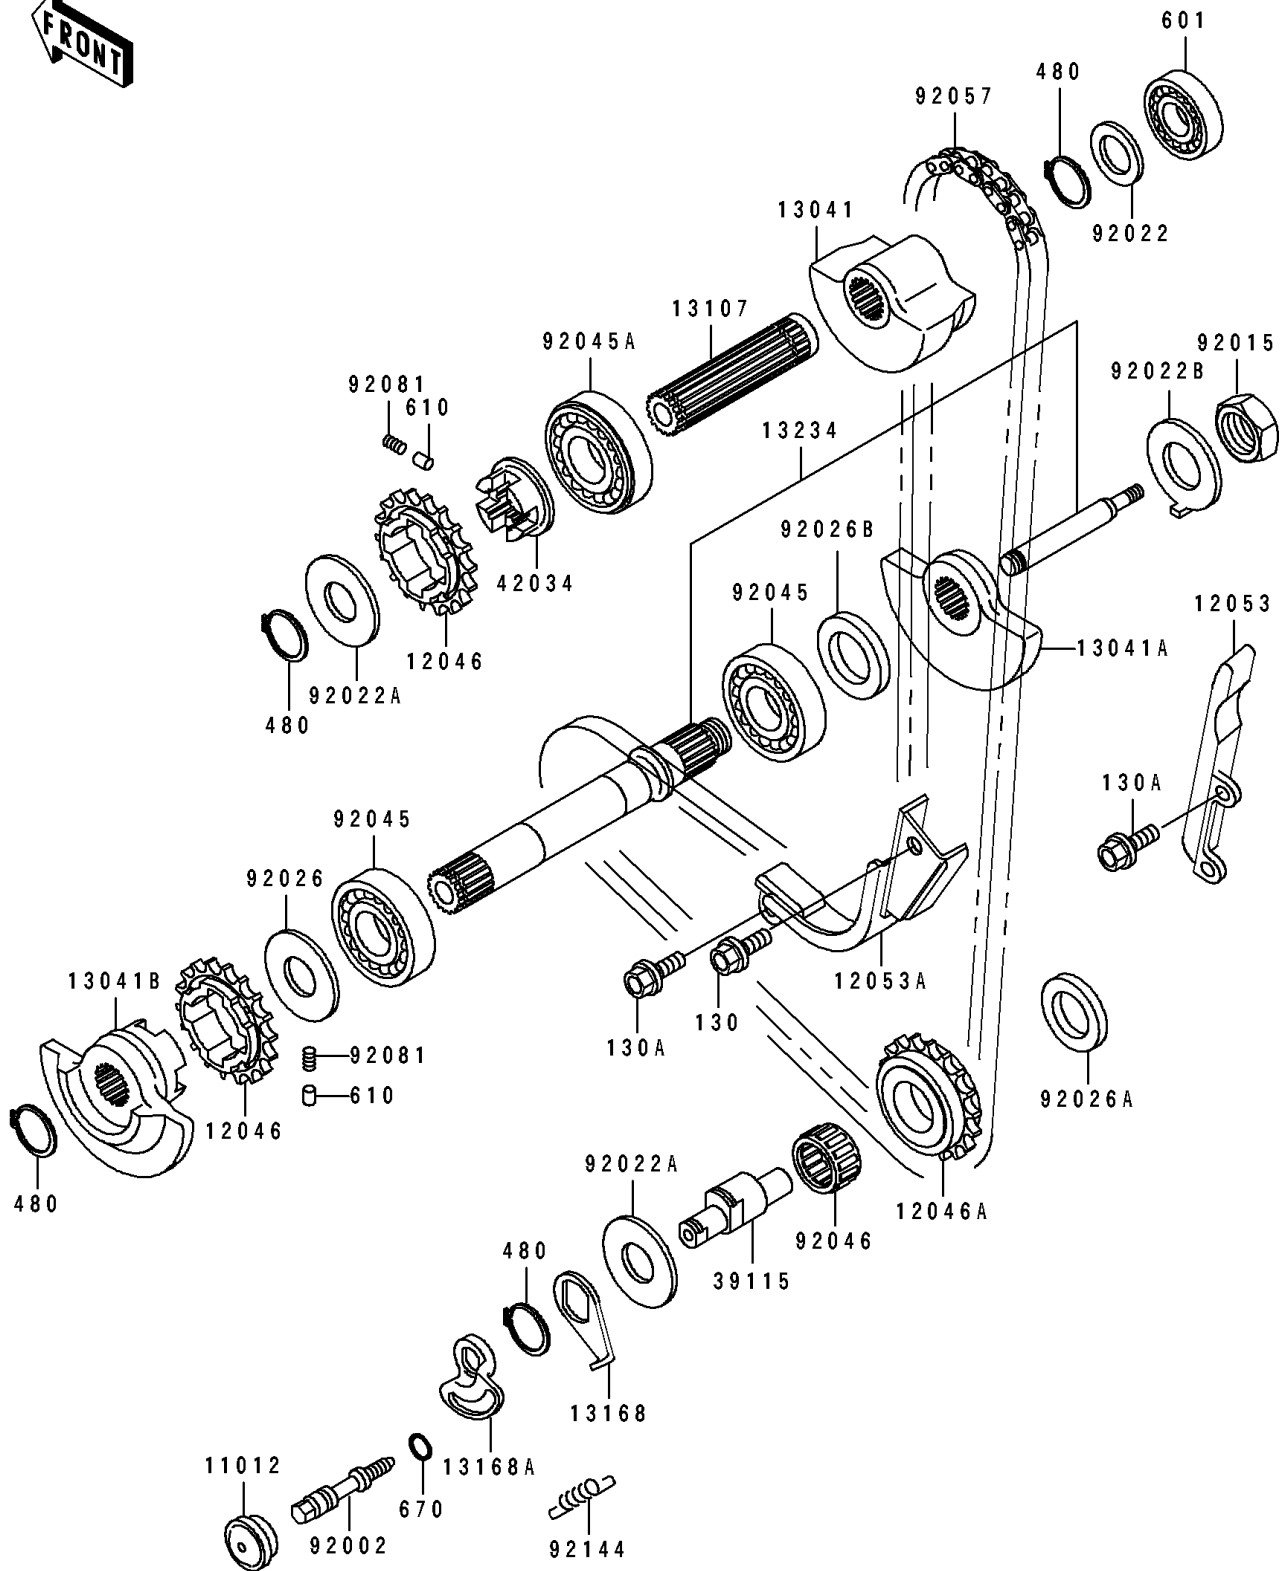

## 1990 Tengai™ PARTS DIAGRAM

Balancer

E1323

## 1990 Tengai™ PARTS LIST

Balancer

ITEM NAME	PART NUMBER	QUANTITY
CAP (Ref # 11012)	11012-1369	1
SPROCKET,BALANCER,18T (Ref # 12046)	12046-1053	1
SPROCKET,IDLER,18T (Ref # 12046A)	12046-1114	1
GUIDE-CHAIN,RR (Ref # 12053)	12053-1111	1
GUIDE-CHAIN,FR (Ref # 12053A)	12053-1175	1
BALANCER,RR (Ref # 13041)	13041-1053	1
BALANCER,FR,RH (Ref # 13041A)	13041-1060	1
BALANCER,FR,LH (Ref # 13041B)	13041-1078	1
SHAFT,BALANCER,RR (Ref # 13107)	13107-1104	1
LEVER (Ref # 13168)	13168-1238	1
LEVER,IDLER SHAFT (Ref # 13168A)	13168-1436	1
SHAFT-COMP,BALANCER,FR (Ref # 13234)	13234-1058	1
SHAFT-IDLER (Ref # 39115)	39115-1054	1
COUPLING,BALANCER (Ref # 42034)	42034-1053	1
BOLT,IDLER LEVER (Ref # 92002)	92001-1857	1
NUT,16MM (Ref # 92015)	92015-1477	1
WASHER,20.5X30X1,STEEL (Ref # 92022)	92022-112	1
WASHER,20.3X36X1.5 (Ref # 92022A)	92022-1489	1
WASHER (Ref # 92022B)	92022-1651	1
SPACER,20.2X36X3 (Ref # 92026)	92026-1208	1
SPACER,12.2X25X4.3 (Ref # 92026A)	92026-1211	1
SPACER,20.2X30X5 (Ref # 92026B)	92026-1245	1
BEARING-BALL,#6204 (Ref # 92045)	92045-1032	1
BEARING-BALL,SX0415 (Ref # 92045A)	92045-1188	1
BEARING-NEEDLE,20X24X13 (Ref # 92046)	92046-1127	1
CHAIN,BALANCER,BF06HX70L (Ref # 92057)	92057-1158	1
SPRING,BALANCER (Ref # 92081)	92081-135	1
SPRING,IDLER SHAFT (Ref # 92144)	92144-1445	1
BOLT-FLANGED,8X20 (Ref # 130)	130G0820	1

## 1990 Tengai™ PARTS LIST

Balancer

ITEM NAME	PART NUMBER	QUANTITY
BOLT-FLANGED (Ref # 130A)	130P0616	1
CIRCLIP-TYPE-C,20MM (Ref # 480)	480J2000	1
BEARING-BALL,#6004 (Ref # 601)	601A6004	1
ROLLER,4X8 (Ref # 610)	610A0408	1
O RING,7MM (Ref # 670)	670B1507	1