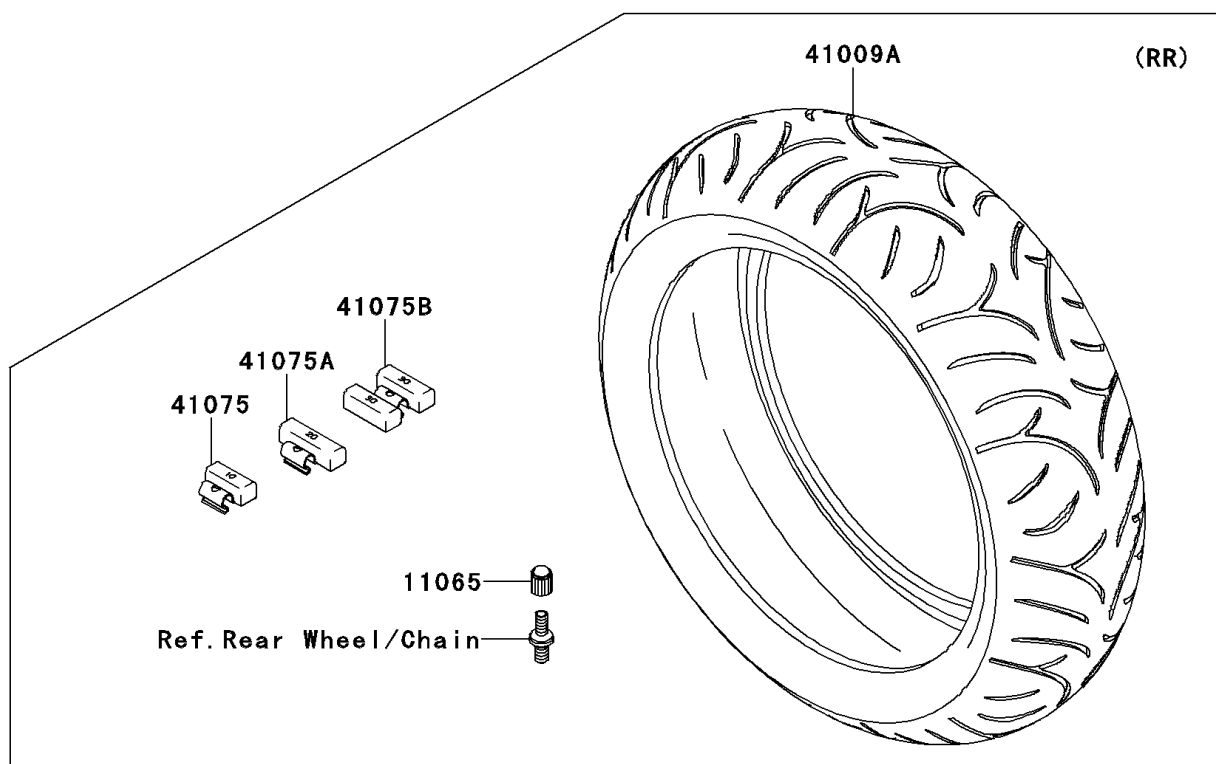

2008 Concours™ 14 PARTS DIAGRAM

Tires

F2210

2008 Concours™ 14 PARTS LIST

Tires

ITEM NAME	PART NUMBER	QUANTITY
CAP (Ref # 11065)	11065-1112	1
TIRE,FR,120/70ZR17(58W),BT021F (Ref # 41009)	41009-0159	1
TIRE,RR,190/50ZR17(73W),BT021R (Ref # 41009A)	41009-0160	1
BALANCER-WHEEL,10G,SILVER (Ref # 41075)	41075-0007	1
BALANCER-WHEEL,20G,SILVER (Ref # 41075A)	41075-0008	1
BALANCER-WHEEL,30G,SILVER (Ref # 41075B)	41075-0017	1