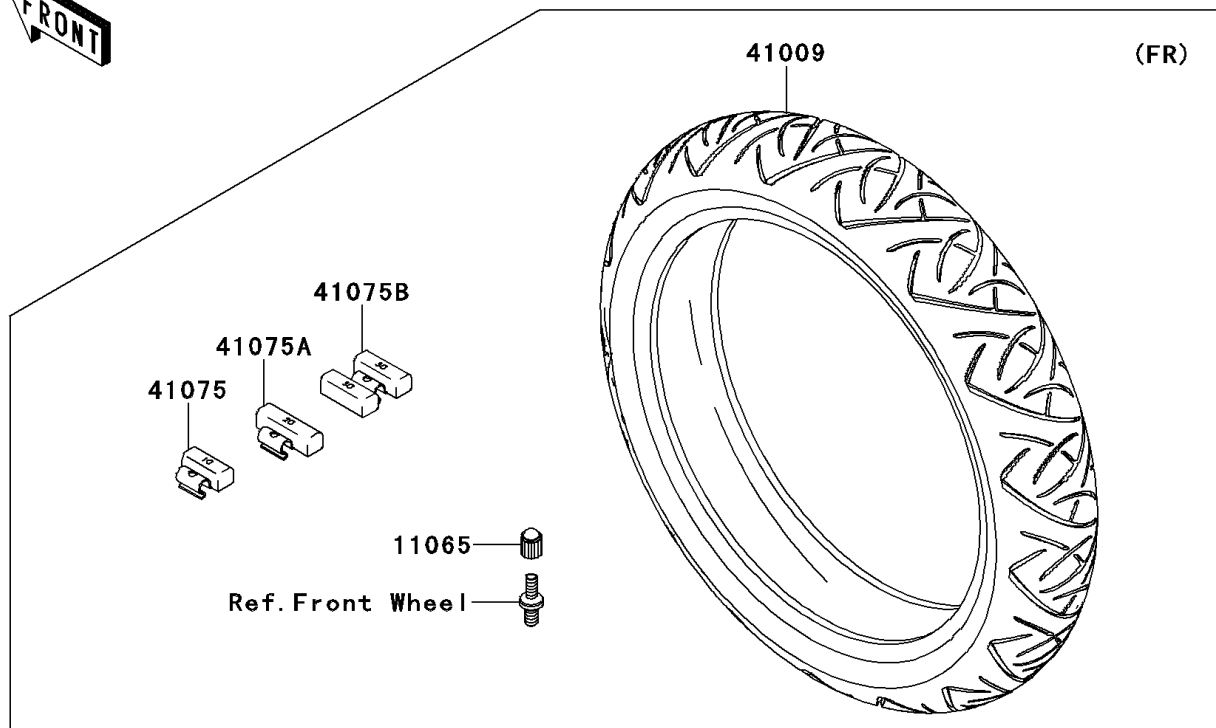

2008 Concours™ 14 PARTS DIAGRAM

Tires

F2210

2008 Concours™ 14 PARTS LIST

Tires

ITEM NAME	PART NUMBER	QUANTITY
CAP (Ref # 11065)	11065-1112	1
TIRE,FR,120/70ZR17(58W),BT021F (Ref # 41009)	41009-0159	1
TIRE,RR,190/50ZR17(73W),BT021R (Ref # 41009A)	41009-0160	1
BALANCER-WHEEL,10G,SILVER (Ref # 41075)	41075-0007	1
BALANCER-WHEEL,20G,SILVER (Ref # 41075A)	41075-0008	1
BALANCER-WHEEL,30G,SILVER (Ref # 41075B)	41075-0017	1