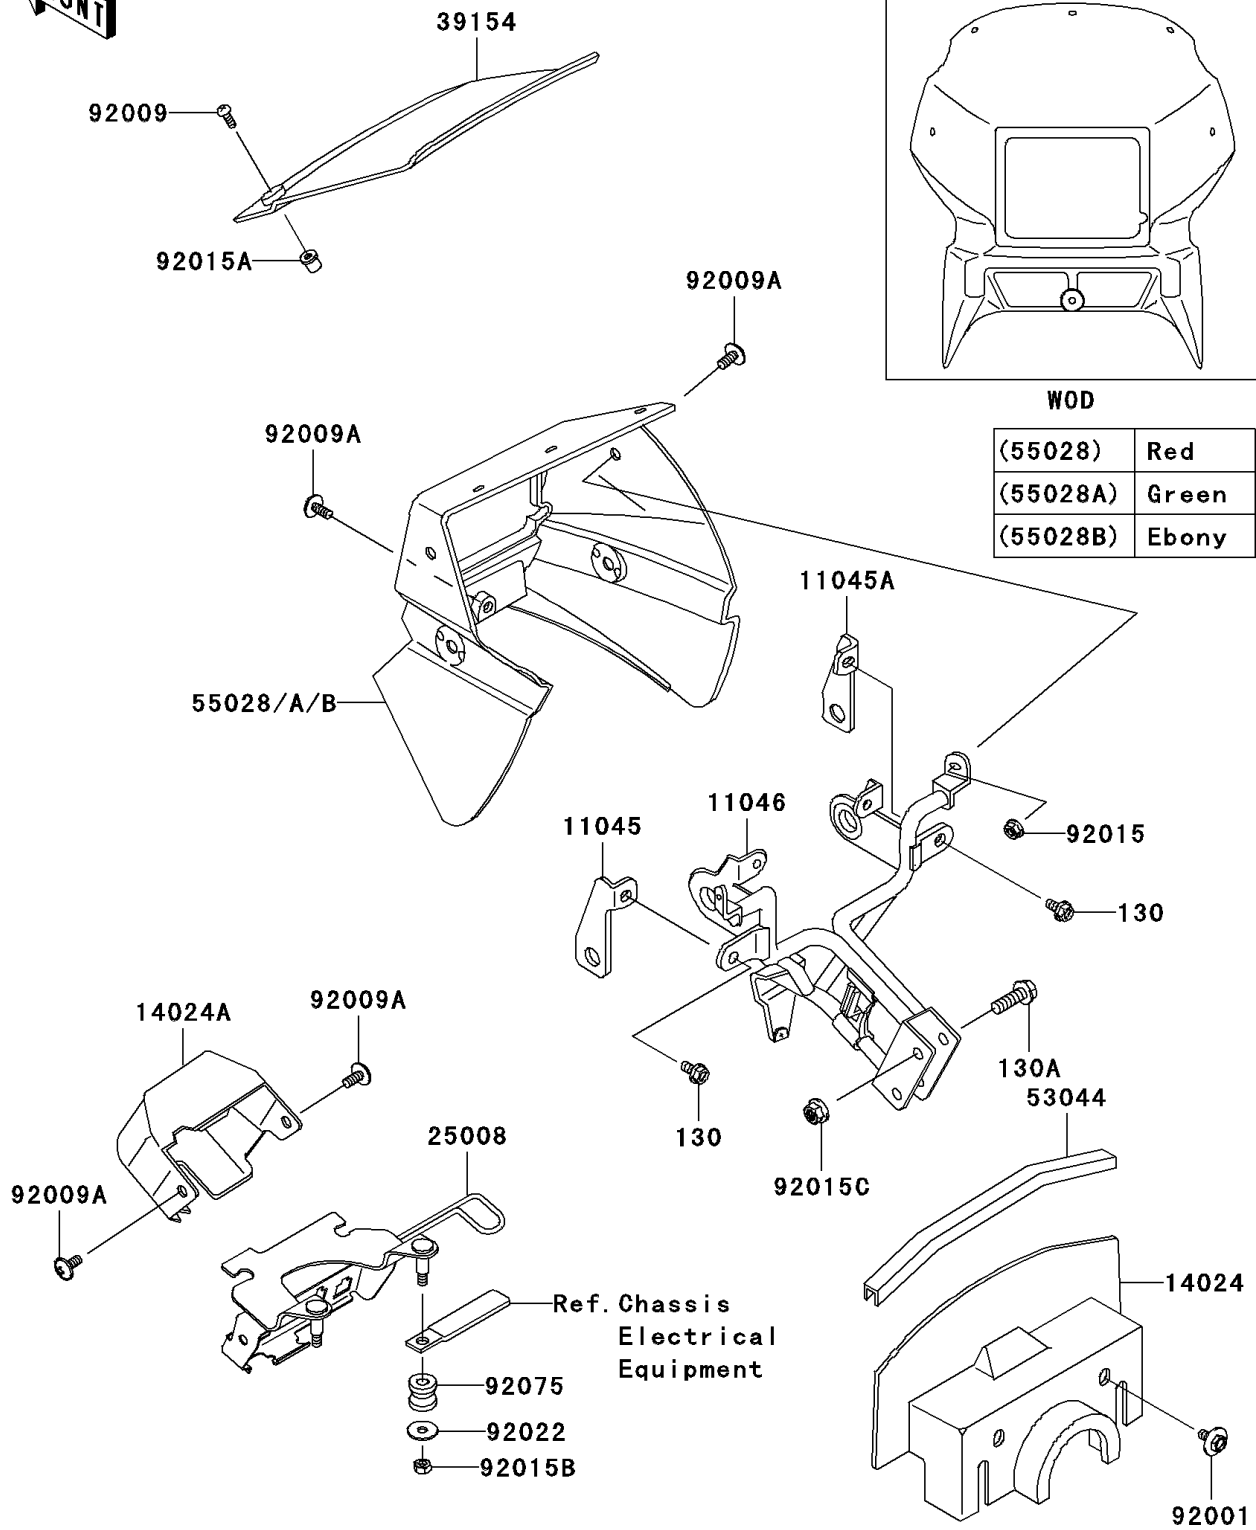

## 2006 KLR™650 PARTS DIAGRAM

Cowling

F2871

## 2006 KLR™650 PARTS LIST

### Cowling

ITEM NAME	PART NUMBER	QUANTITY
BOLT-FLANGED,6X12 (Ref # 130)	130C0612	1
BOLT-FLANGED,8X25 (Ref # 130A)	130G0825	1
BRACKET,SIGNAL LAMP,LH (Ref # 11045)	11045-1798	1
BRACKET,SIGNAL LAMP,RH (Ref # 11045A)	11045-1799	1
BRACKET,COWLING (Ref # 11046)	11046-1036	1
COVER,COWLING,INNER (Ref # 14024)	14024-1366	1
COVER,HARNESS COUPLER (Ref # 14024A)	14024-1471	1
BRACKET-METER (Ref # 25008)	25008-1137	1
WINDSHIELD (Ref # 39154)	39154-1065	1
TRIM,COWLING COVER (Ref # 53044)	53044-1106	1
COWLING,UPP,A.RED (Ref # 55028)	55028-1164-260	1
COWLING,UPP,L.GREEN (Ref # 55028A)	55028-1164-290	1
BOLT,6X14,BLACK (Ref # 92001)	92001-1847	1
SCREW,5X14 (Ref # 92009)	92009-1653	1
SCREW,6X14 (Ref # 92009A)	92009-1662	1
NUT,FLANGED,6MM (Ref # 92015)	92015-1193	1
NUT,5MM,COWLING (Ref # 92015A)	92015-1343	1
NUT,6MM (Ref # 92015B)	92015-1391	1
NUT,FLANGED,8MM (Ref # 92015C)	92015-1406	1
WASHER,6.5X20X1.6 (Ref # 92022)	92022-1557	1
DAMPER (Ref # 92075)	92075-024	1