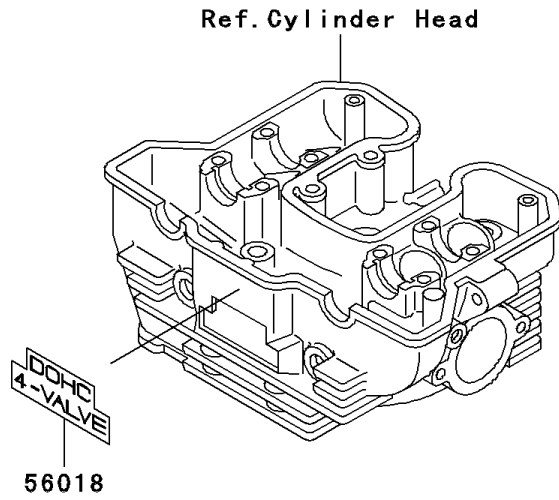

## 2006 KLR™650 PARTS DIAGRAM

Decals(AGF)(Green)

F2861A

## 2006 KLR™650 PARTS LIST

Decals(AGF)(Green)

| ITEM NAME                                   | PART NUMBER | QUANTITY |
|---|-------------|----------|
| MARK,CYLINDER HEAD (Ref # 56018)            | 56018-1483  | 1        |
| MARK,HEAD LAMP COVER,KAWASAKI (Ref # 56052) | 56052-1531  | 1        |
| PATTERN,FUEL TANK,LH (Ref # 56067)          | 56067-0325  | 1        |
| PATTERN,FUEL TANK,RH (Ref # 56067A)         | 56067-0326  | 1        |
| PATTERN,SHROUD,LH (Ref # 56067B)            | 56067-0327  | 1        |
| PATTERN,SHROUD,RH (Ref # 56067C)            | 56067-0328  | 1        |