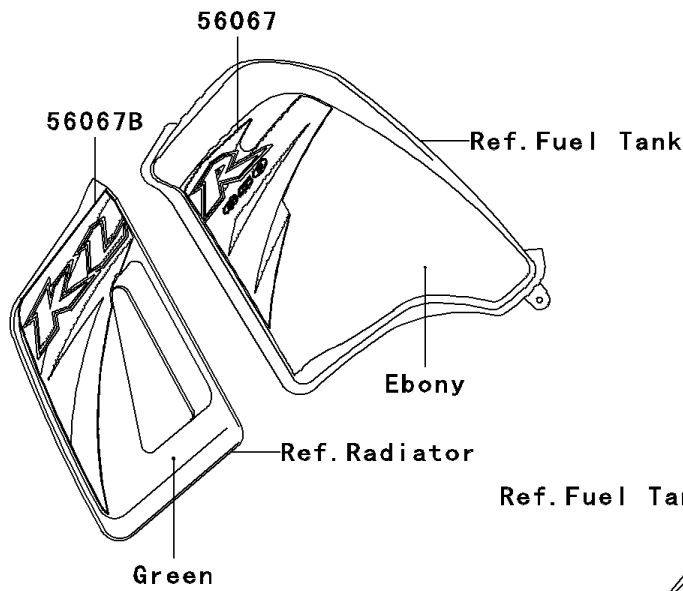

## 2006 KLR™650 PARTS DIAGRAM

Decals(AGF)(Green)

F2861A

## 2006 KLR™650 PARTS LIST

Decals(AGF)(Green)

| ITEM NAME                                   | PART NUMBER | QUANTITY |
|---|-------------|----------|
| MARK,CYLINDER HEAD (Ref # 56018)            | 56018-1483  | 1        |
| MARK,HEAD LAMP COVER,KAWASAKI (Ref # 56052) | 56052-1531  | 1        |
| PATTERN,FUEL TANK,LH (Ref # 56067)          | 56067-0325  | 1        |
| PATTERN,FUEL TANK,RH (Ref # 56067A)         | 56067-0326  | 1        |
| PATTERN,SHROUD,LH (Ref # 56067B)            | 56067-0327  | 1        |
| PATTERN,SHROUD,RH (Ref # 56067C)            | 56067-0328  | 1        |