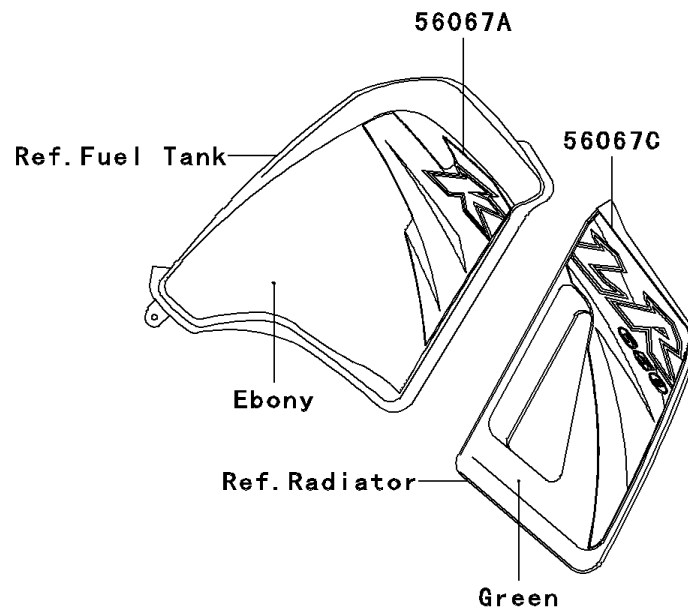

## 2006 KLR™650 PARTS DIAGRAM

Decals(AGF)(Green)

F2861A

## 2006 KLR™650 PARTS LIST

Decals(AGF)(Green)

| ITEM NAME                                   | PART NUMBER | QUANTITY |
|---|-------------|----------|
| MARK,CYLINDER HEAD (Ref # 56018)            | 56018-1483  | 1        |
| MARK,HEAD LAMP COVER,KAWASAKI (Ref # 56052) | 56052-1531  | 1        |
| PATTERN,FUEL TANK,LH (Ref # 56067)          | 56067-0325  | 1        |
| PATTERN,FUEL TANK,RH (Ref # 56067A)         | 56067-0326  | 1        |
| PATTERN,SHROUD,LH (Ref # 56067B)            | 56067-0327  | 1        |
| PATTERN,SHROUD,RH (Ref # 56067C)            | 56067-0328  | 1        |