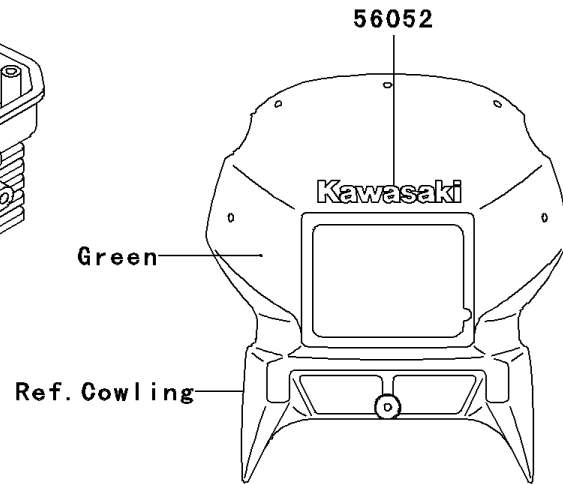

## 2006 KLR™650 PARTS DIAGRAM

Decals(AGF)(Green)

F2861A

## 2006 KLR™650 PARTS LIST

Decals(AGF)(Green)

| ITEM NAME                                   | PART NUMBER | QUANTITY |
|---|-------------|----------|
| MARK,CYLINDER HEAD (Ref # 56018)            | 56018-1483  | 1        |
| MARK,HEAD LAMP COVER,KAWASAKI (Ref # 56052) | 56052-1531  | 1        |
| PATTERN,FUEL TANK,LH (Ref # 56067)          | 56067-0325  | 1        |
| PATTERN,FUEL TANK,RH (Ref # 56067A)         | 56067-0326  | 1        |
| PATTERN,SHROUD,LH (Ref # 56067B)            | 56067-0327  | 1        |
| PATTERN,SHROUD,RH (Ref # 56067C)            | 56067-0328  | 1        |