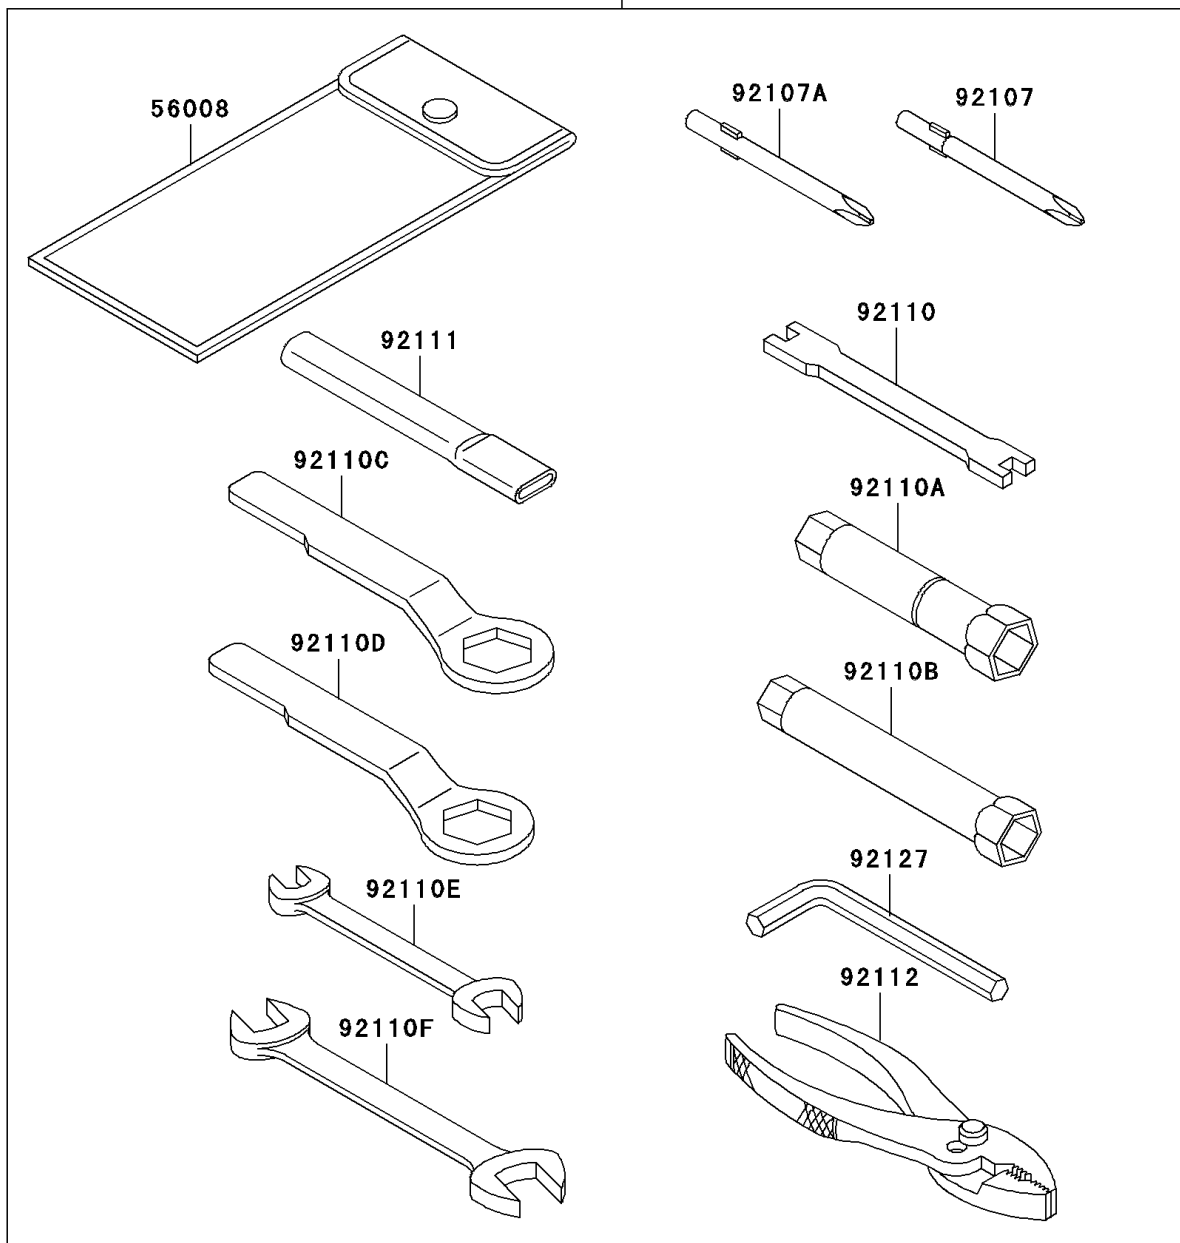

2006 KLR™650 PARTS DIAGRAM

Owner's Tools

56007

F2810

2006 KLR™650 PARTS LIST

Owner's Tools

ITEM NAME	PART NUMBER	QUANTITY
TOOLKIT (Ref # 56007)	56007-1332	1
BAG,TOOL (Ref # 56008)	56008-1075	1
GASKET-LIQUID,TUBE,100G,SILVER (Ref # 92104)	92104-002	1
TOOL-DRIVER,#3PHILLIPS (Ref # 92107)	92107-005	1
TOOL-DRIVER,#2PHILLIPS (Ref # 92107A)	92107-1053	1
TOOL-WRENCH,SPOKE (Ref # 92110)	92110-1016	1
TOOL-WRENCH,BOX,18MM (Ref # 92110A)	92110-1111	1
TOOL-WRENCH,BOX,12MM (Ref # 92110B)	92110-1131	1
TOOL-WRENCH,BOX END,24MM (Ref # 92110C)	92110-1150	1
TOOL-WRENCH,BOX END,19MM (Ref # 92110D)	92110-1151	1
TOOL-WRENCH,OPEN END,10X12 (Ref # 92110E)	92110-1152	1
TOOL-WRENCH,OPEN END,14X17 (Ref # 92110F)	92110-1153	1
TOOL-BAR,BOX END WRENCH (Ref # 92111)	92111-1051	1
TOOL-PLIERS (Ref # 92112)	92112-1001	1
TOOL-WRENCH,ALLEN,6MM (Ref # 92127)	92127-003	1