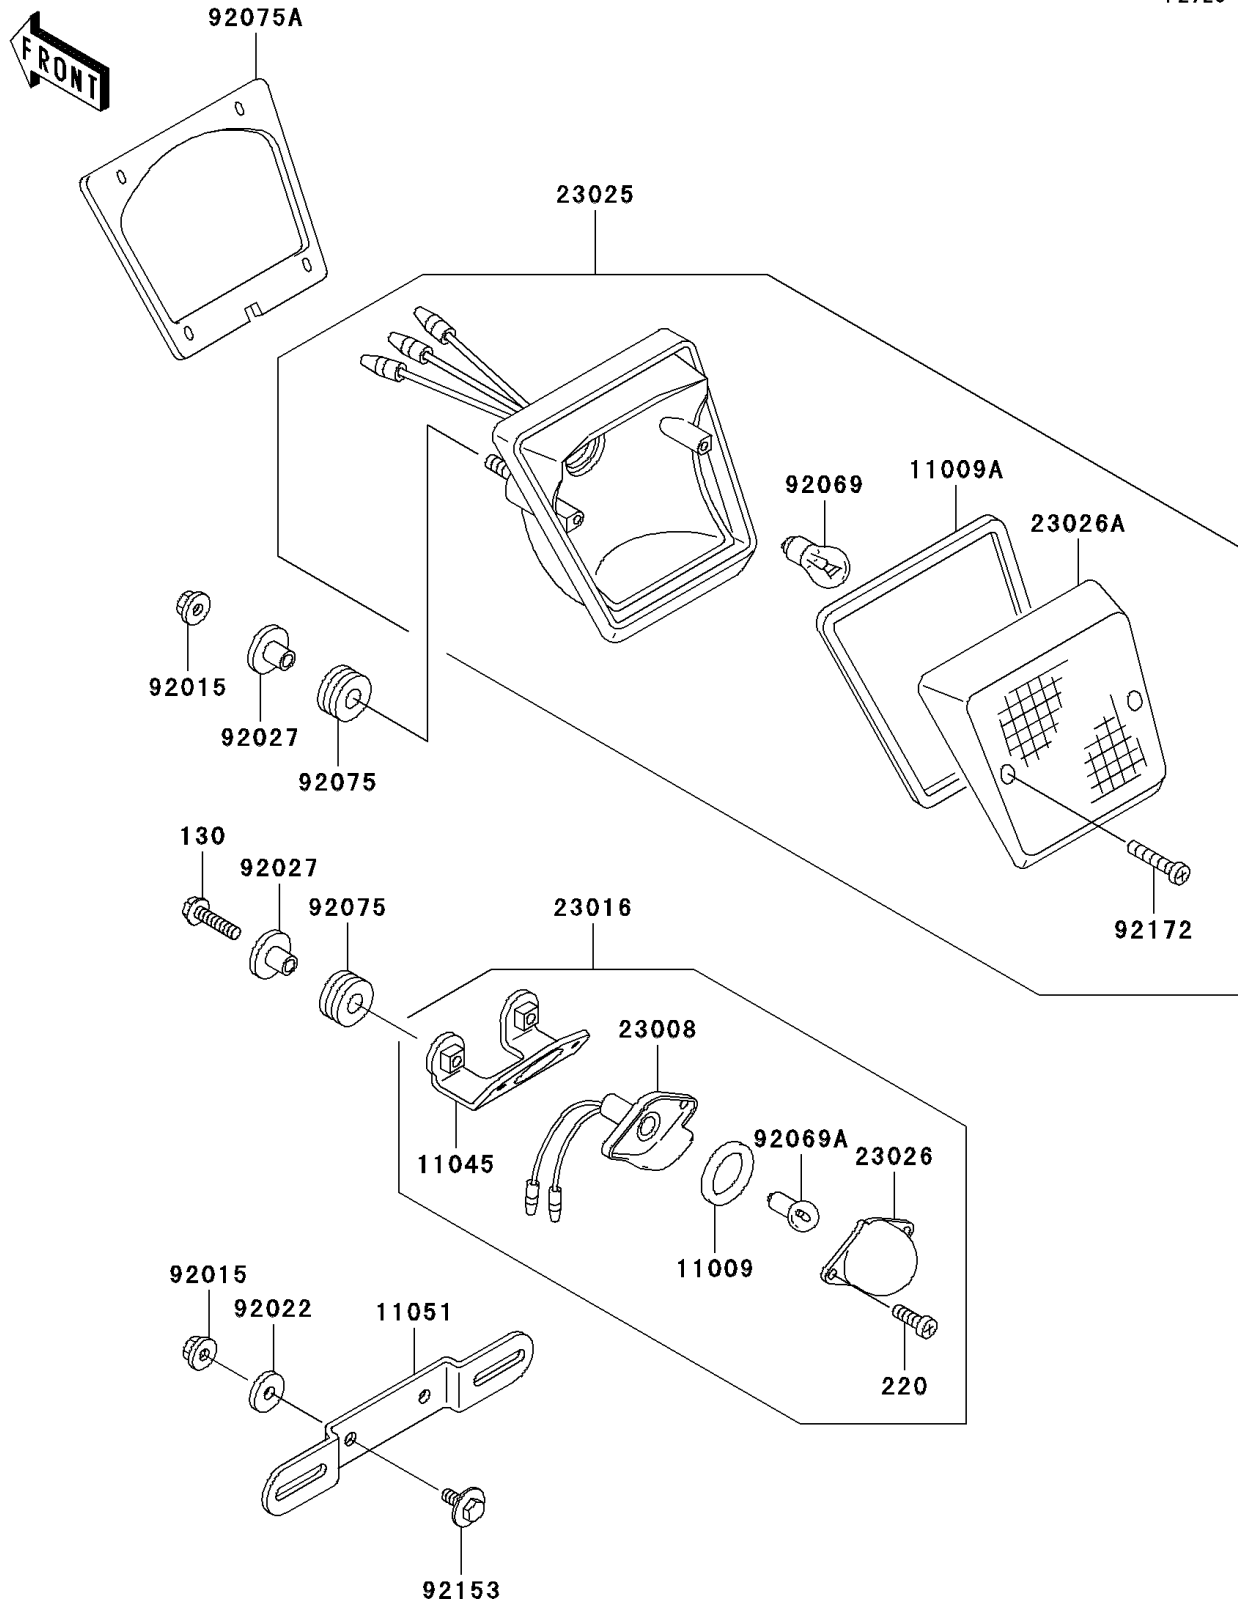

2006 KLR™650 PARTS DIAGRAM

Taillight(s)

F2720

2006 KLR™650 PARTS LIST

Taillight(s)

ITEM NAME	PART NUMBER	QUANTITY
BOLT-FLANGED,6X25 (Ref # 130)	130H0625	1
SCREW-PAN-CROS,4X10 (Ref # 220)	220B0410	1
GASKET,LICENSE PLATE LAMP (Ref # 11009)	11009-1372	1
GASKET,TAIL LAMP LENS (Ref # 11009A)	11009-1636	1
BRACKET,LICENSE PLATE LAMP (Ref # 11045)	11045-1927	1
BRACKET,LICENSE PLATE (Ref # 11051)	11051-1522	1
SOCKET-ASSY,LICENSE PLATE LAMP (Ref # 23008)	23008-1205	1
LAMP-ASSY,LICENSE PLATE (Ref # 23016)	23016-1087	1
LAMP-TAIL,F.BLACK (Ref # 23025)	23025-1315-6Z	1
LENS,LAMP (Ref # 23026)	23026-1054	1
LENS,TAIL LAMP (Ref # 23026A)	23026-1086	1
NUT,FLANGED,6MM (Ref # 92015)	92015-1367	1
WASHER,6.5X20X1.6 (Ref # 92022)	92022-1557	1
COLLAR,L=13.1 (Ref # 92027)	92027-251	1
BULB,12V 21/5W (Ref # 92069)	92069-063	1
BULB,12V 5W (Ref # 92069A)	92069-1055	1
DAMPER (Ref # 92075)	92075-1690	1
DAMPER,TAIL LAMP (Ref # 92075A)	92075-1889	1
BOLT,6X16 (Ref # 92153)	92153-0684	1
SCREW,TAPPING,4X25 (Ref # 92172)	92172-0134	1