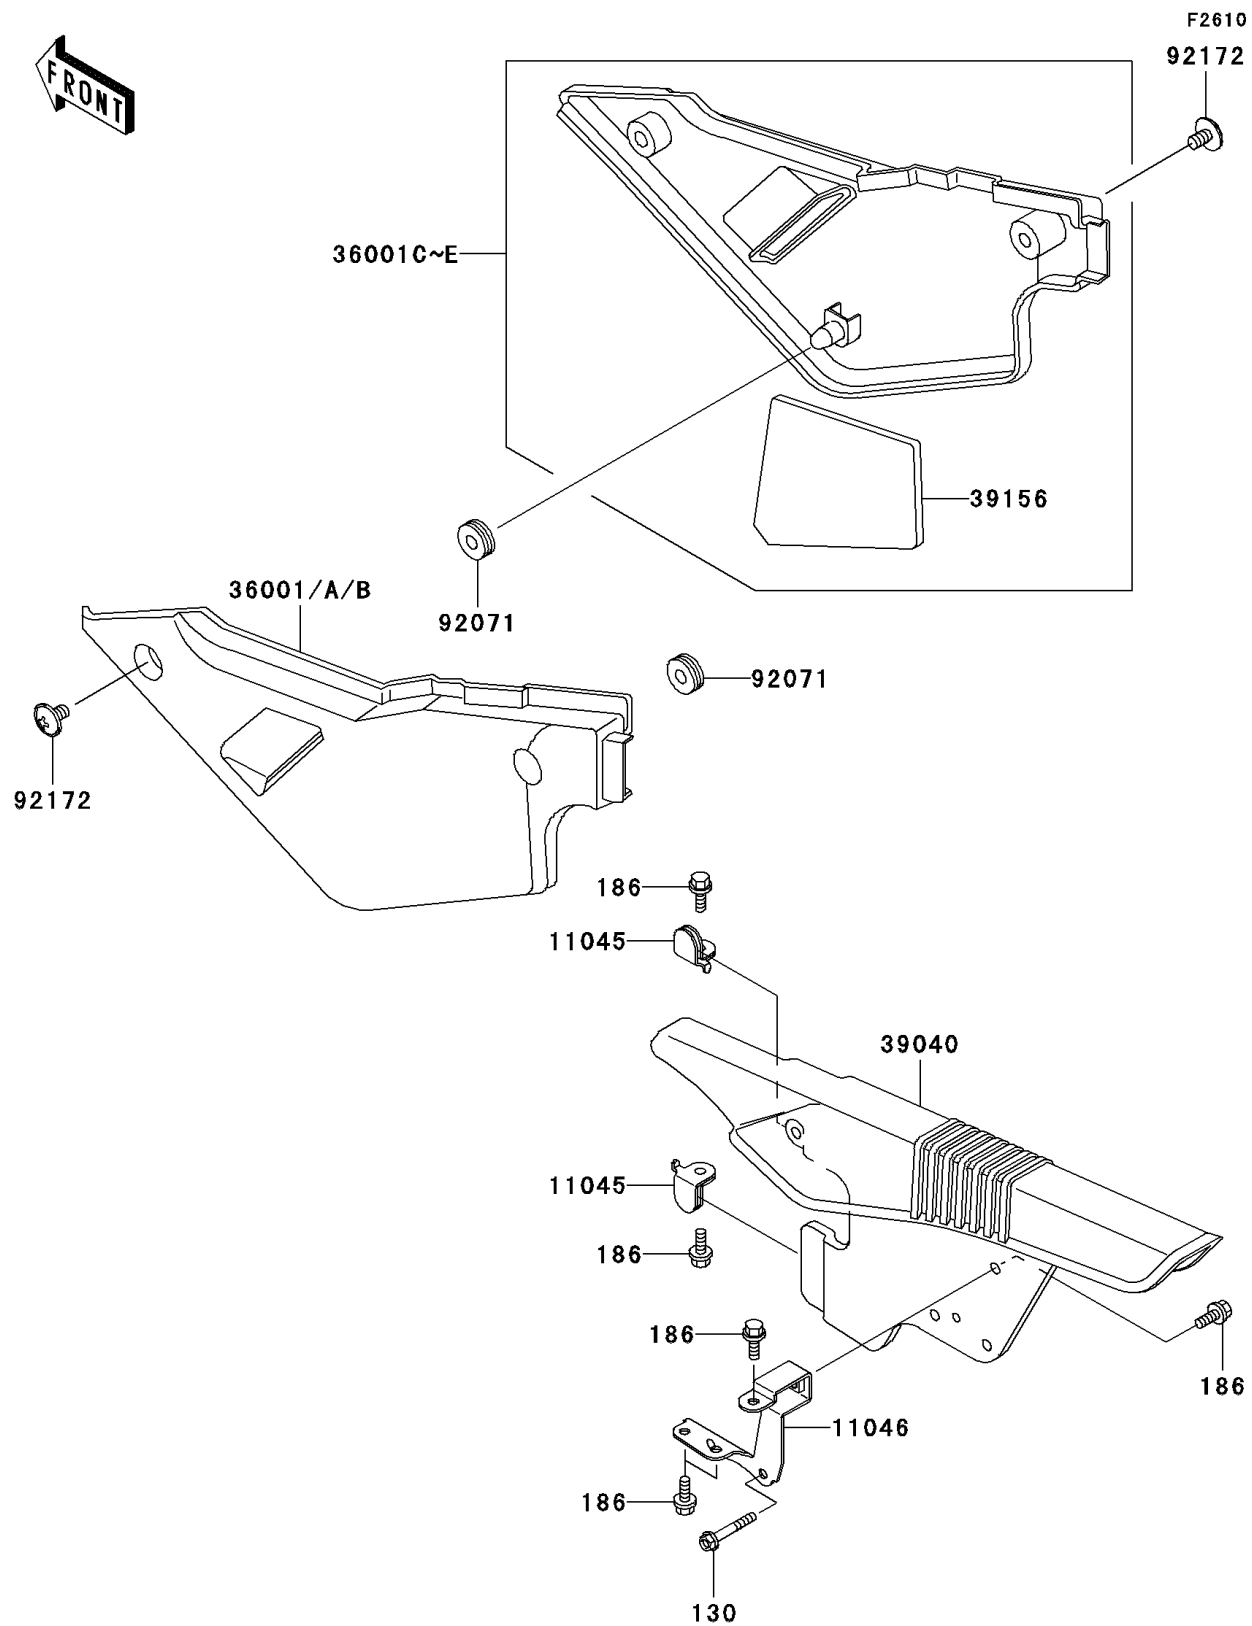

2006 KLR™650 PARTS DIAGRAM

Side Covers/Chain Cover

2006 KLR™650 PARTS LIST

Side Covers/Chain Cover

ITEM NAME	PART NUMBER	QUANTITY
BRACKET,CHAIN CASE,FR (Ref # 11045)	11045-1335	1
BRACKET,CHAIN CASE,RR (Ref # 11046)	11046-1391	1
COVER-SIDE,LH,A.RED (Ref # 36001)	36001-1346-260	1
COVER-SIDE,LH,L.GREEN (Ref # 36001A)	36001-1346-290	1
COVER-SIDE,RH,A.RED (Ref # 36001C)	36001-1537-260	1
COVER-SIDE,RH,L.GREEN (Ref # 36001D)	36001-1537-290	1
BOLT-FLANGED,6X40 (Ref # 130)	130H0640	1
BOLT-UPSET-WP,6X12 (Ref # 186)	186C0612	1
COVER-ASSY-CHAIN CASE (Ref # 39040)	39040-1057	1
PAD,SIDE COVER (Ref # 39156)	39156-1426	1
GROMMET (Ref # 92071)	92071-056	1
SCREW,6X10 (Ref # 92172)	92172-0098	1