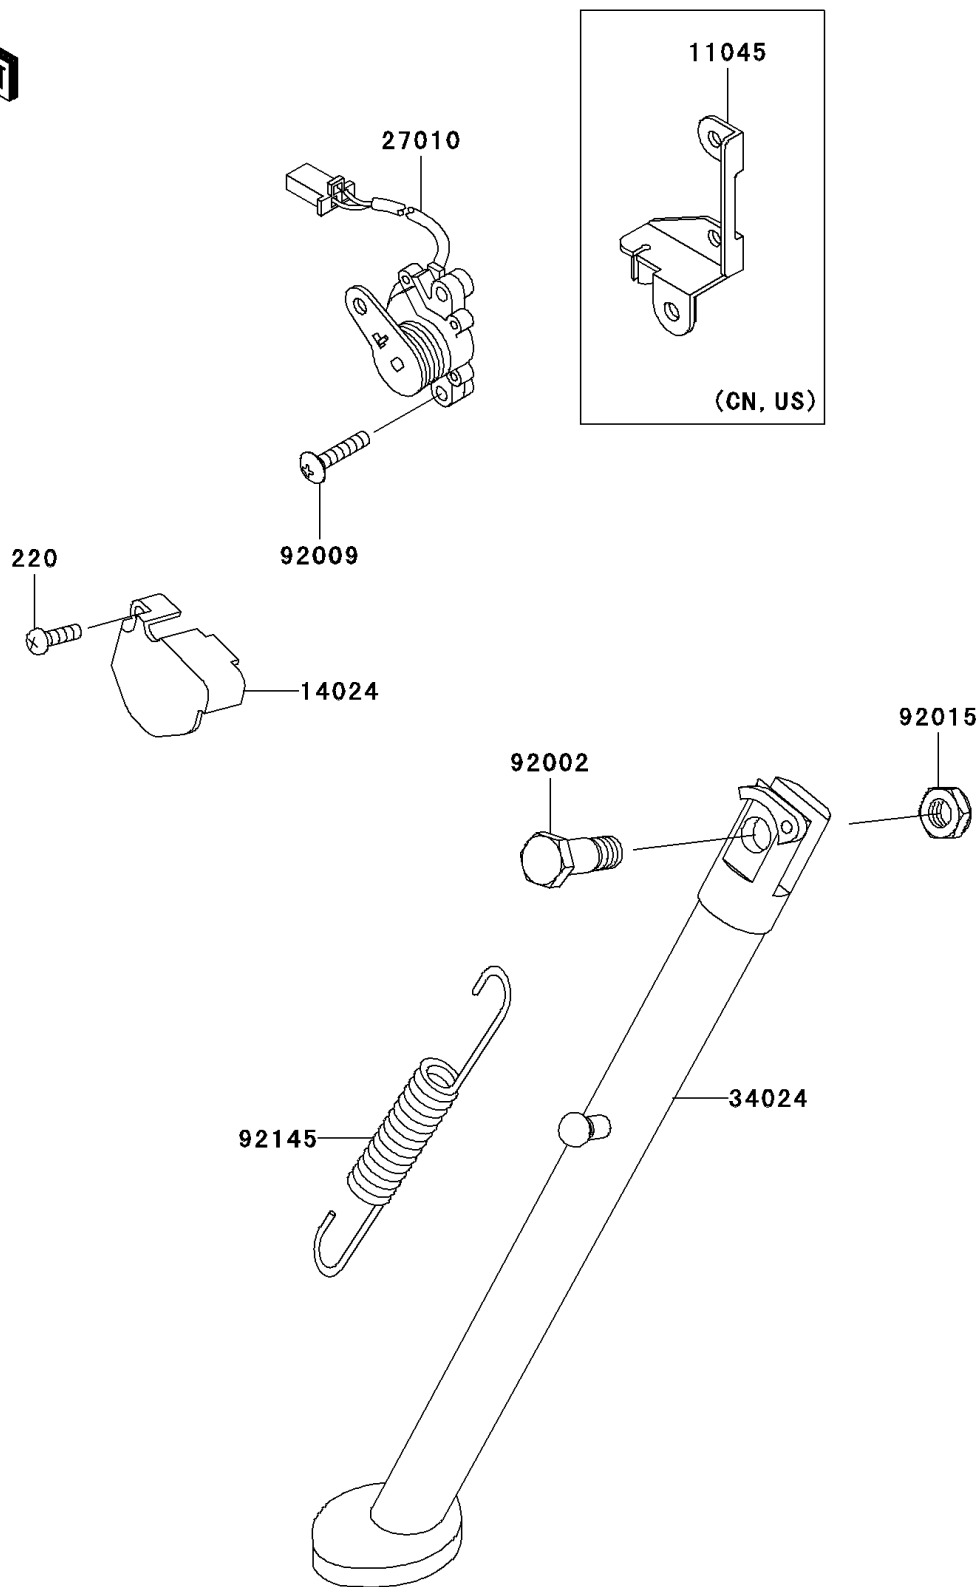

2006 KLR™650 PARTS DIAGRAM

Stand(s)

F2190

2006 KLR™650 PARTS LIST

Stand(s)

ITEM NAME	PART NUMBER	QUANTITY
SCREW-PAN-CROSS,5X16 (Ref # 220)	220F0516	1
COVER,SIDE STAND (Ref # 14024)	14024-1474	1
SWITCH,SIDE STAND (Ref # 27010)	27010-1257	1
STAND-SIDE,SILVER NO.25 (Ref # 34024)	34024-1221-CE	1
BOLT,SIDE STAND (Ref # 92002)	92002-1813	1
SCREW,5X25 (Ref # 92009)	92009-1657	1
NUT,LOCK,10MM,BLACK (Ref # 92015)	92015-1188	1
SPRING,SIDE STAND (Ref # 92145)	92145-0127	1
BRACKET,SIDE STAND SWITCH (Ref # 11045)	11045-1364	1