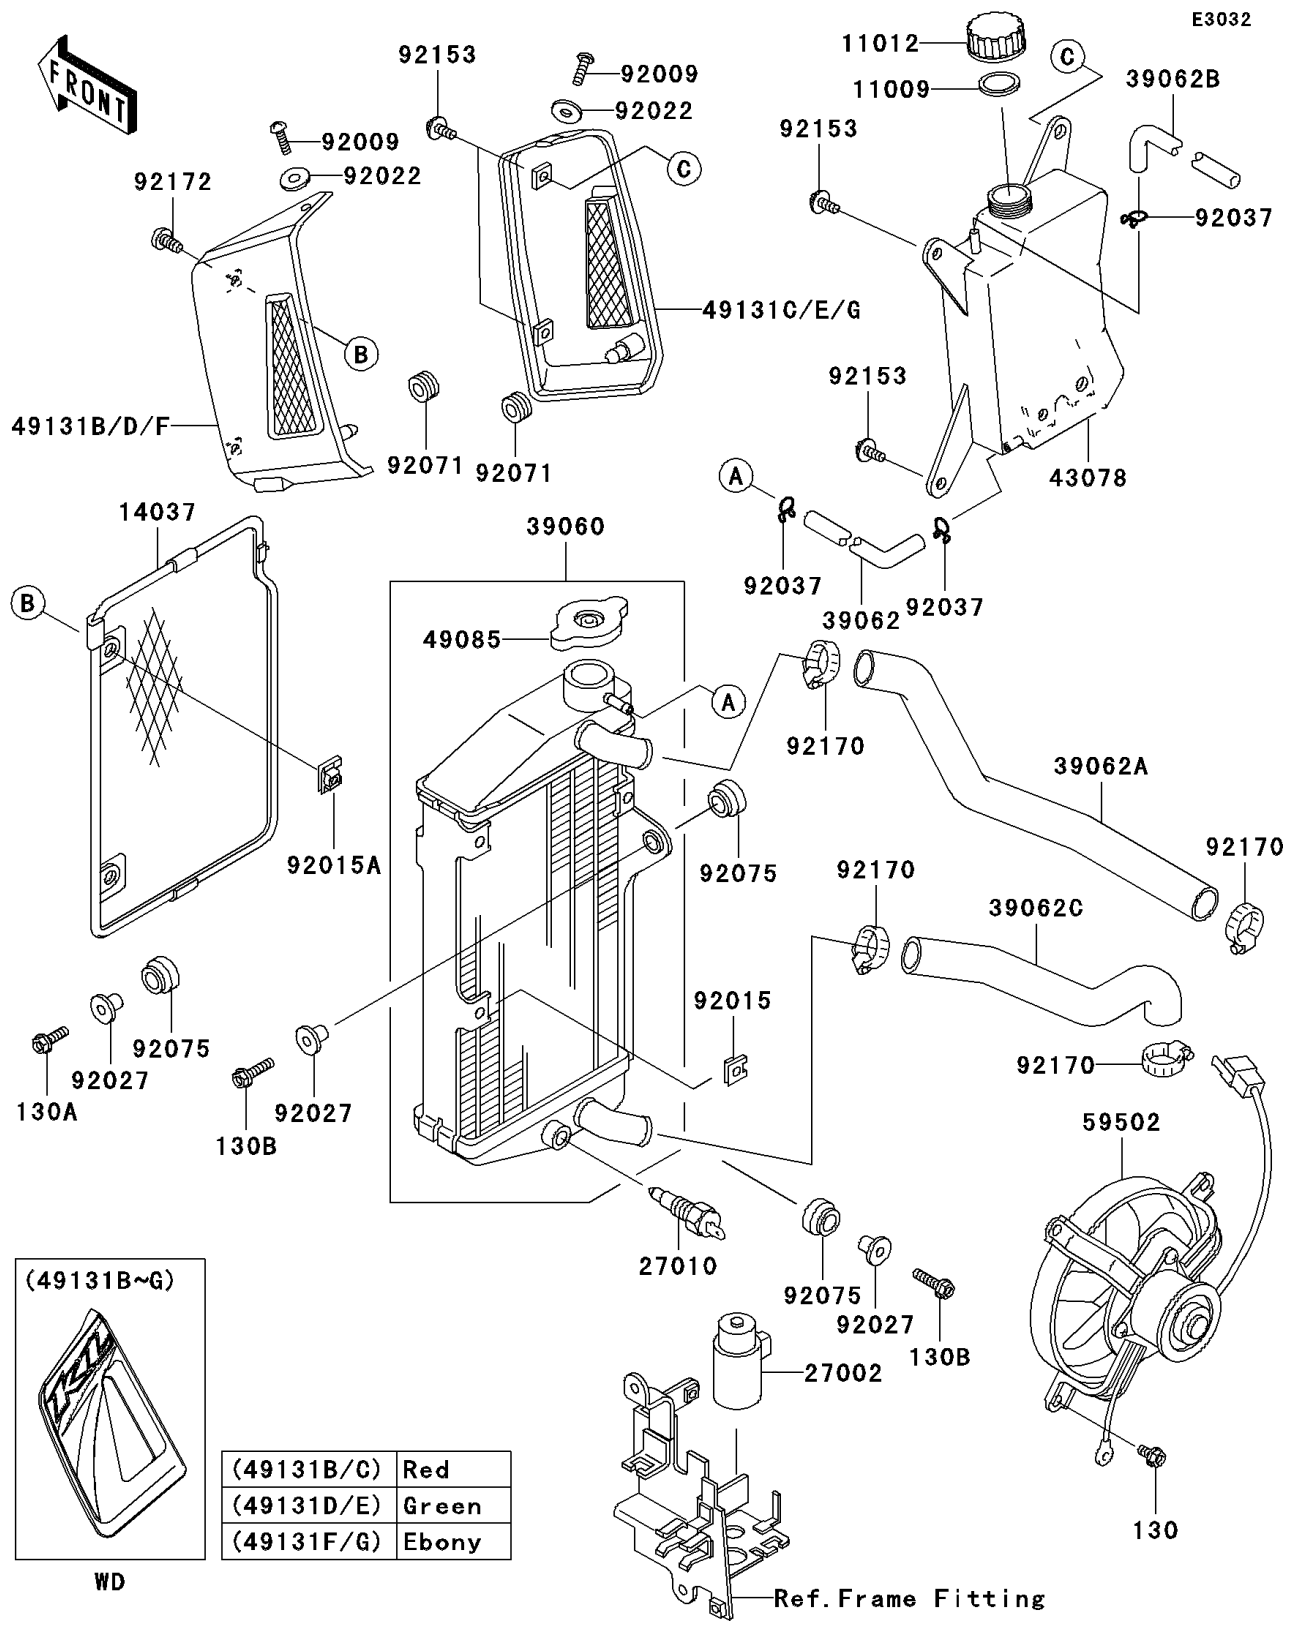

2006 KLR™650 PARTS DIAGRAM

Radiator

2006 KLR™650 PARTS LIST

Radiator

ITEM NAME	PART NUMBER	QUANTITY
BOLT-FLANGED,6X12 (Ref # 130)	130L0612	1
BOLT-FLANGED,6X20 (Ref # 130A)	130L0620	1
BOLT-FLANGED,6X25 (Ref # 130B)	130L0625	1
GASKET,RESERVOIR TANK CAP (Ref # 11009)	11009-1145	1
CAP (Ref # 11012)	11012-1084	1
SCREEN (Ref # 14037)	14037-1208	1
RELAY-ASSY (Ref # 27002)	27002-1051	1
SWITCH,FAN (Ref # 27010)	27010-1167	1
RADIATOR (Ref # 39060)	39060-1074	1
HOSE-COOLING (Ref # 39062)	39062-1125	1
HOSE-COOLING,HEAD-RADIATOR (Ref # 39062A)	39062-1217	1
HOSE-COOLING,RESERVOIR (Ref # 39062B)	39062-1220	1
HOSE-COOLING,RADIATOR-PUMP (Ref # 39062C)	39062-1243	1
RESERVOIR (Ref # 43078)	43078-1083	1
CAP-ASSY-PRESSURE (Ref # 49085)	49085-1066	1
SHROUD-ENGINE,LH,A.RED (Ref # 49131B)	49131-5053-260	1
SHROUD-ENGINE,RH,A.RED (Ref # 49131C)	49131-5054-260	1
SHROUD-ENGINE,LH,L.GREEN (Ref # 49131D)	49131-5055-290	1
SHROUD-ENGINE,RH,L.GREEN (Ref # 49131E)	49131-5056-290	1
FAN-ASSY (Ref # 59502)	59502-1082	1
SCREW,5X14 (Ref # 92009)	92009-1653	1
NUT (Ref # 92015)	92015-1487	1
NUT,6MM (Ref # 92015A)	92015-1758	1
WASHER,NYLON,5.3X11.5X1.5 (Ref # 92022)	92022-1521	1
COLLAR,L=14.1 (Ref # 92027)	92027-1920	1
CLAMP,TUBE (Ref # 92037)	92037-147	1
GROMMET (Ref # 92071)	92071-056	1
DAMPER (Ref # 92075)	92075-1352	1
BOLT,6X16 (Ref # 92153)	92153-0863	1

2006 KLR™650 PARTS LIST

Radiator

ITEM NAME	PART NUMBER	QUANTITY
CLAMP,COOLING HOSE (Ref # 92170)	92170-1033	1
SCREW,6X12 (Ref # 92172)	92172-0219	1