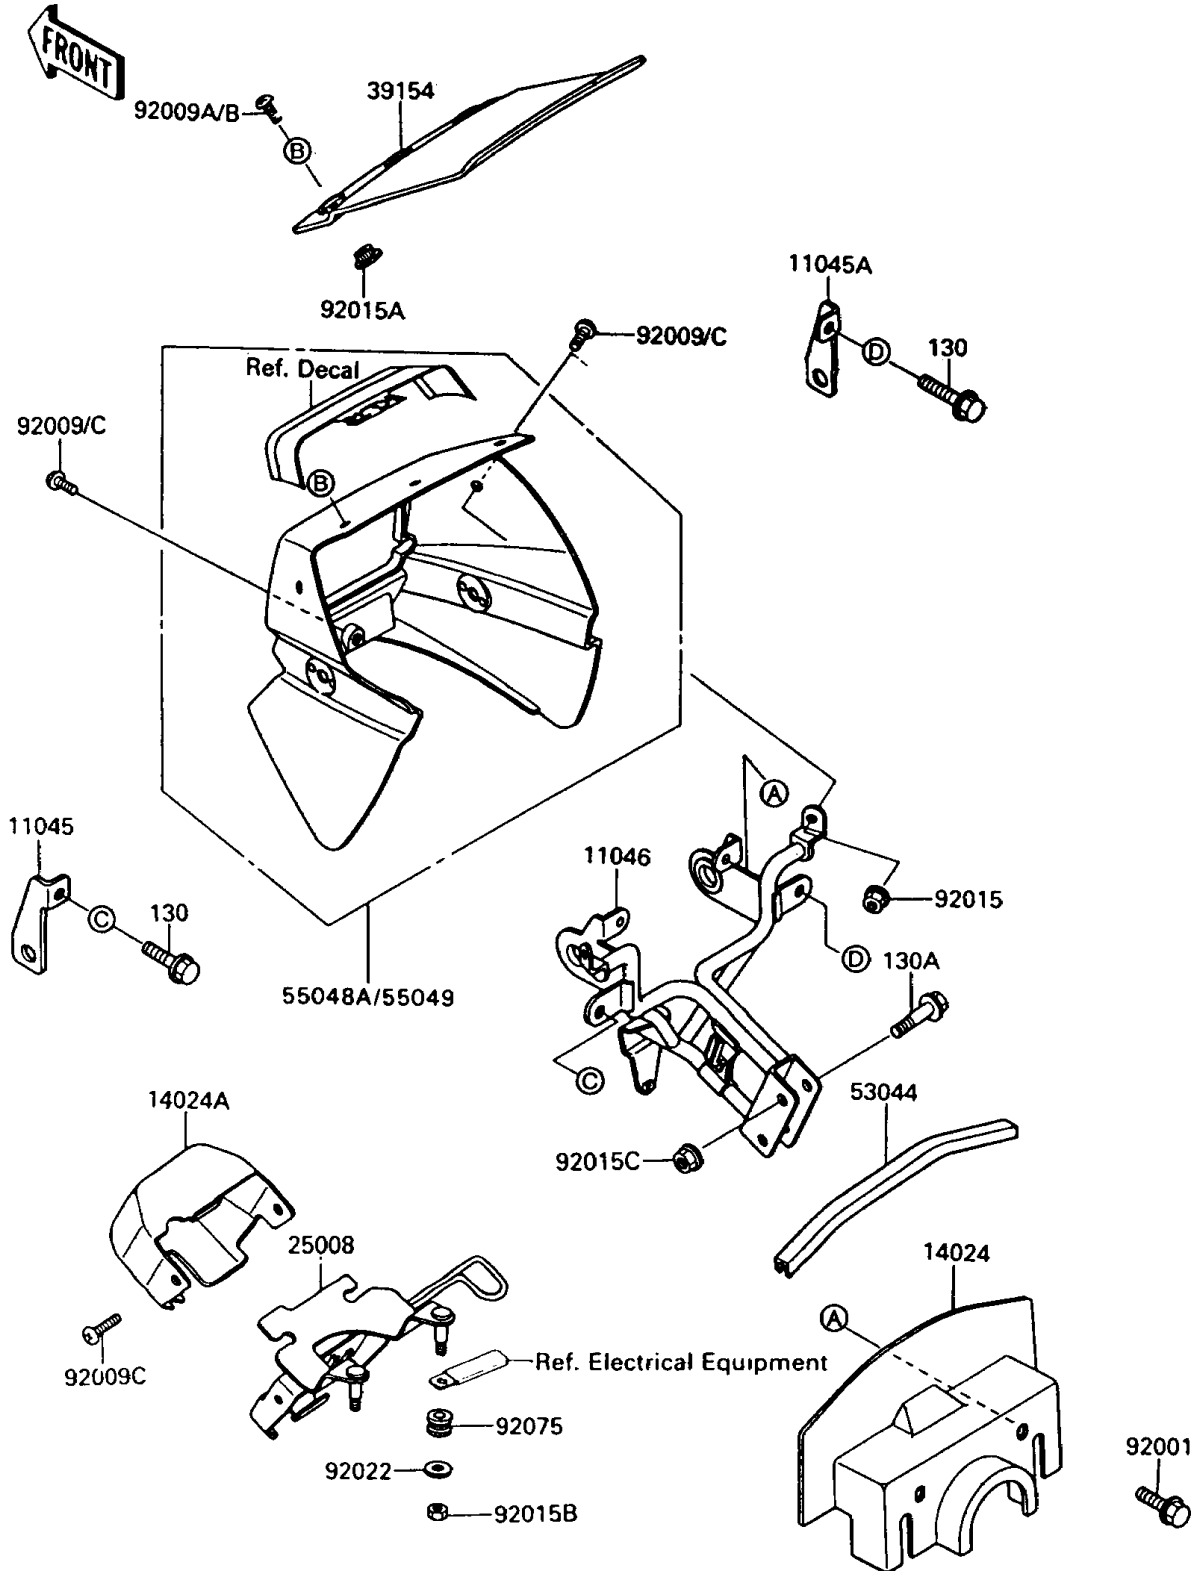

1992 KLR™650 PARTS DIAGRAM

Cowling

F2871

1992 KLR™650 PARTS LIST

Cowling

ITEM NAME	PART NUMBER	QUANTITY
BRACKET,SIGNAL LAMP,LH (Ref # 11045)	11045-1798	1
BRACKET,SIGNAL LAMP,RH (Ref # 11045A)	11045-1799	1
BRACKET,COWLING (Ref # 11046)	11046-1036	1
COVER,COWLING,INNER (Ref # 14024)	14024-1366	1
COVER,HARNESS COUPLER (Ref # 14024A)	14024-1471	1
BRACKET-METER (Ref # 25008)	25008-1137	1
WINDSHIELD (Ref # 39154)	39154-1065	1
TRIM,COWLING COVER (Ref # 53044)	53044-1106	1
COWLING.,UPP,B.BLUE (Ref # 55048A)	55048-5491-6K	1
BOLT,6X14,BLACK (Ref # 92001)	92001-1847	1
SCREW,6X14,WHITE (Ref # 92009)	92009-1287	1
SCREW,5X14,WHITE (Ref # 92009A)	92009-1366	1
SCREW,5X14 (Ref # 92009B)	92009-1653	1
SCREW,6X14 (Ref # 92009C)	92009-1662	1
NUT,FLANGED,6MM (Ref # 92015)	92015-1193	1
NUT,5MM,COWLING (Ref # 92015A)	92015-1343	1
NUT,6MM (Ref # 92015B)	92015-1391	1
NUT,FLANGED,8MM (Ref # 92015C)	92015-1406	1
WASHER,6.5X20X1.6 (Ref # 92022)	92022-1557	1
DAMPER (Ref # 92075)	92075-024	1
BOLT-FLANGED,6X12 (Ref # 130)	130C0612	1
BOLT-FLANGED,8X25 (Ref # 130A)	130G0825	1