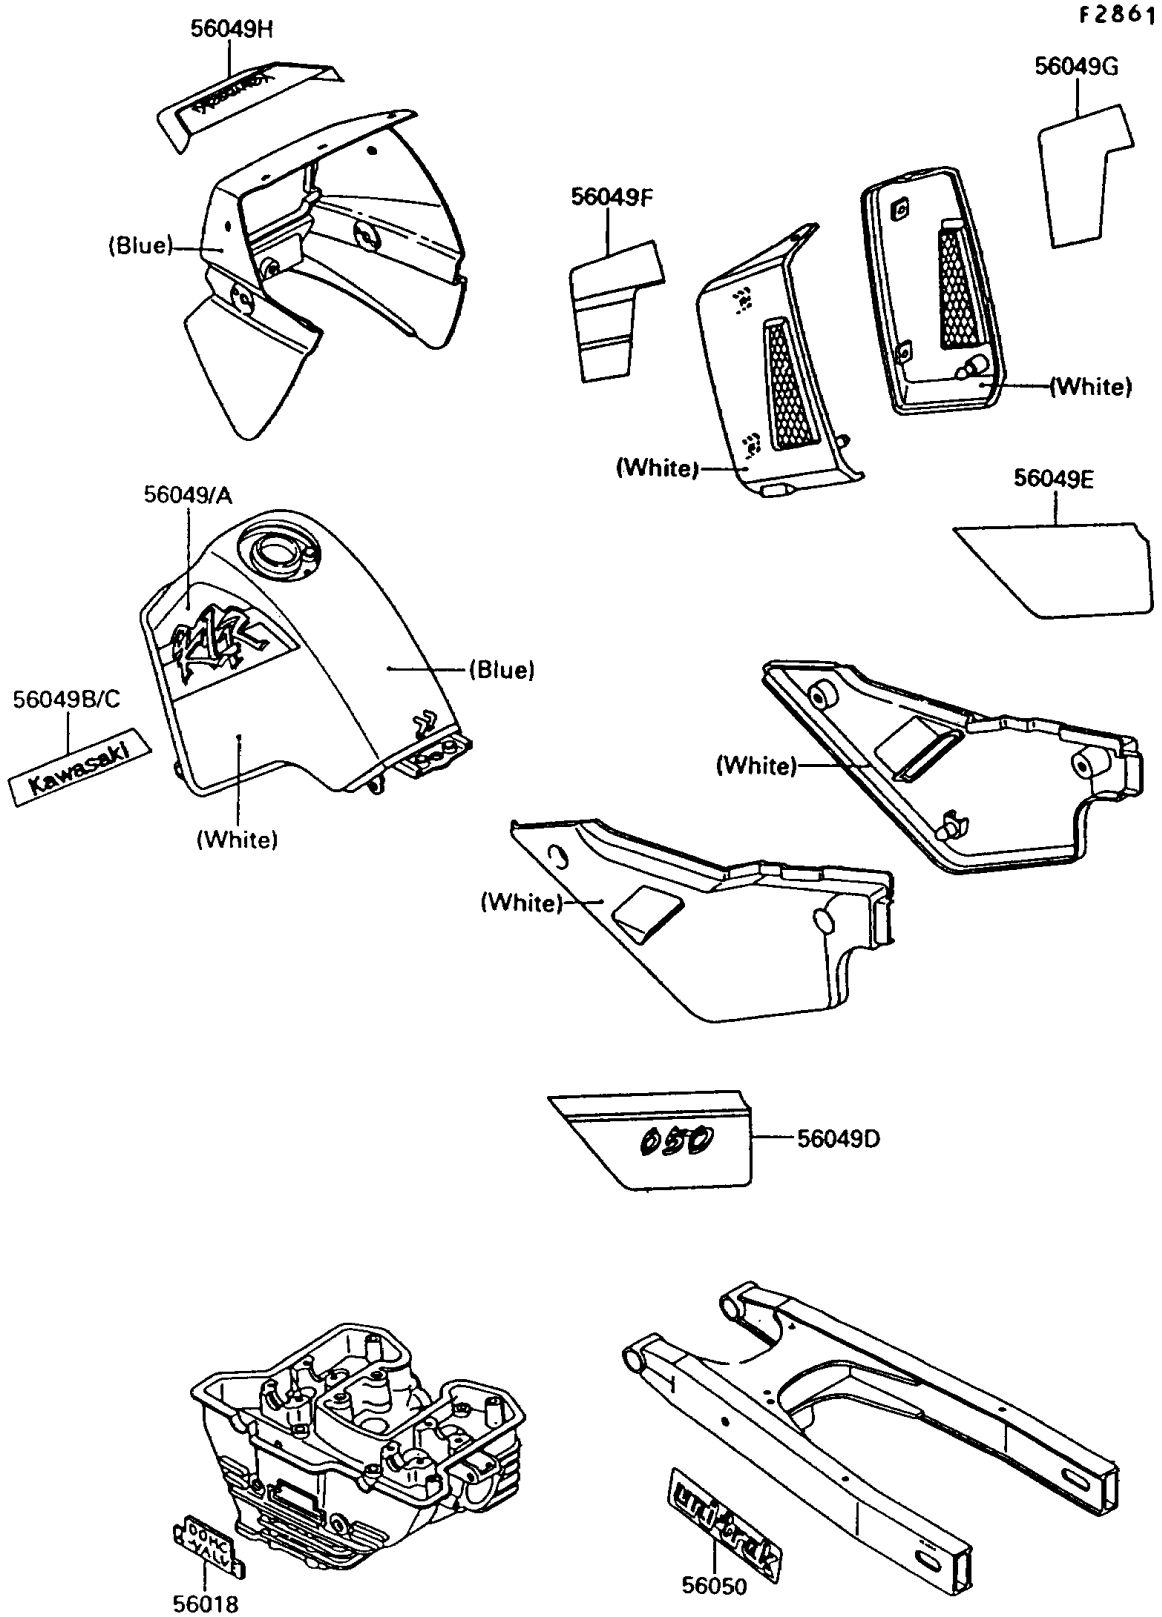

1992 KLR™650 PARTS DIAGRAM

Decals(Blue/White)

1992 KLR™650 PARTS LIST

Decals(Blue/White)

ITEM NAME	PART NUMBER	QUANTITY
MARK,CYLINDER HEAD (Ref # 56018)	56018-1483	1
PATTERN,FUEL TANK,UPP,LH (Ref # 56049)	56049-1826	1
PATTERN,FUEL TANK,UPP,RH (Ref # 56049A)	56049-1827	1
PATTERN,FUEL TANK,LWR,LH (Ref # 56049B)	56049-1828	1
PATTERN,FUEL TANK,LWR,RH (Ref # 56049C)	56049-1829	1
PATTERN,SIDE COVER,LH (Ref # 56049D)	56049-1830	1
PATTERN,SIDE COVER,RH (Ref # 56049E)	56049-1831	1
PATTERN,SHROUD,LH (Ref # 56049F)	56049-1832	1
PATTERN,SHROUD,RH (Ref # 56049G)	56049-1833	1
PATTERN,COWLING (Ref # 56049H)	56049-1834	1
MARK,SWING ARM,UNI-TRAK (Ref # 56050)	56050-1426	1