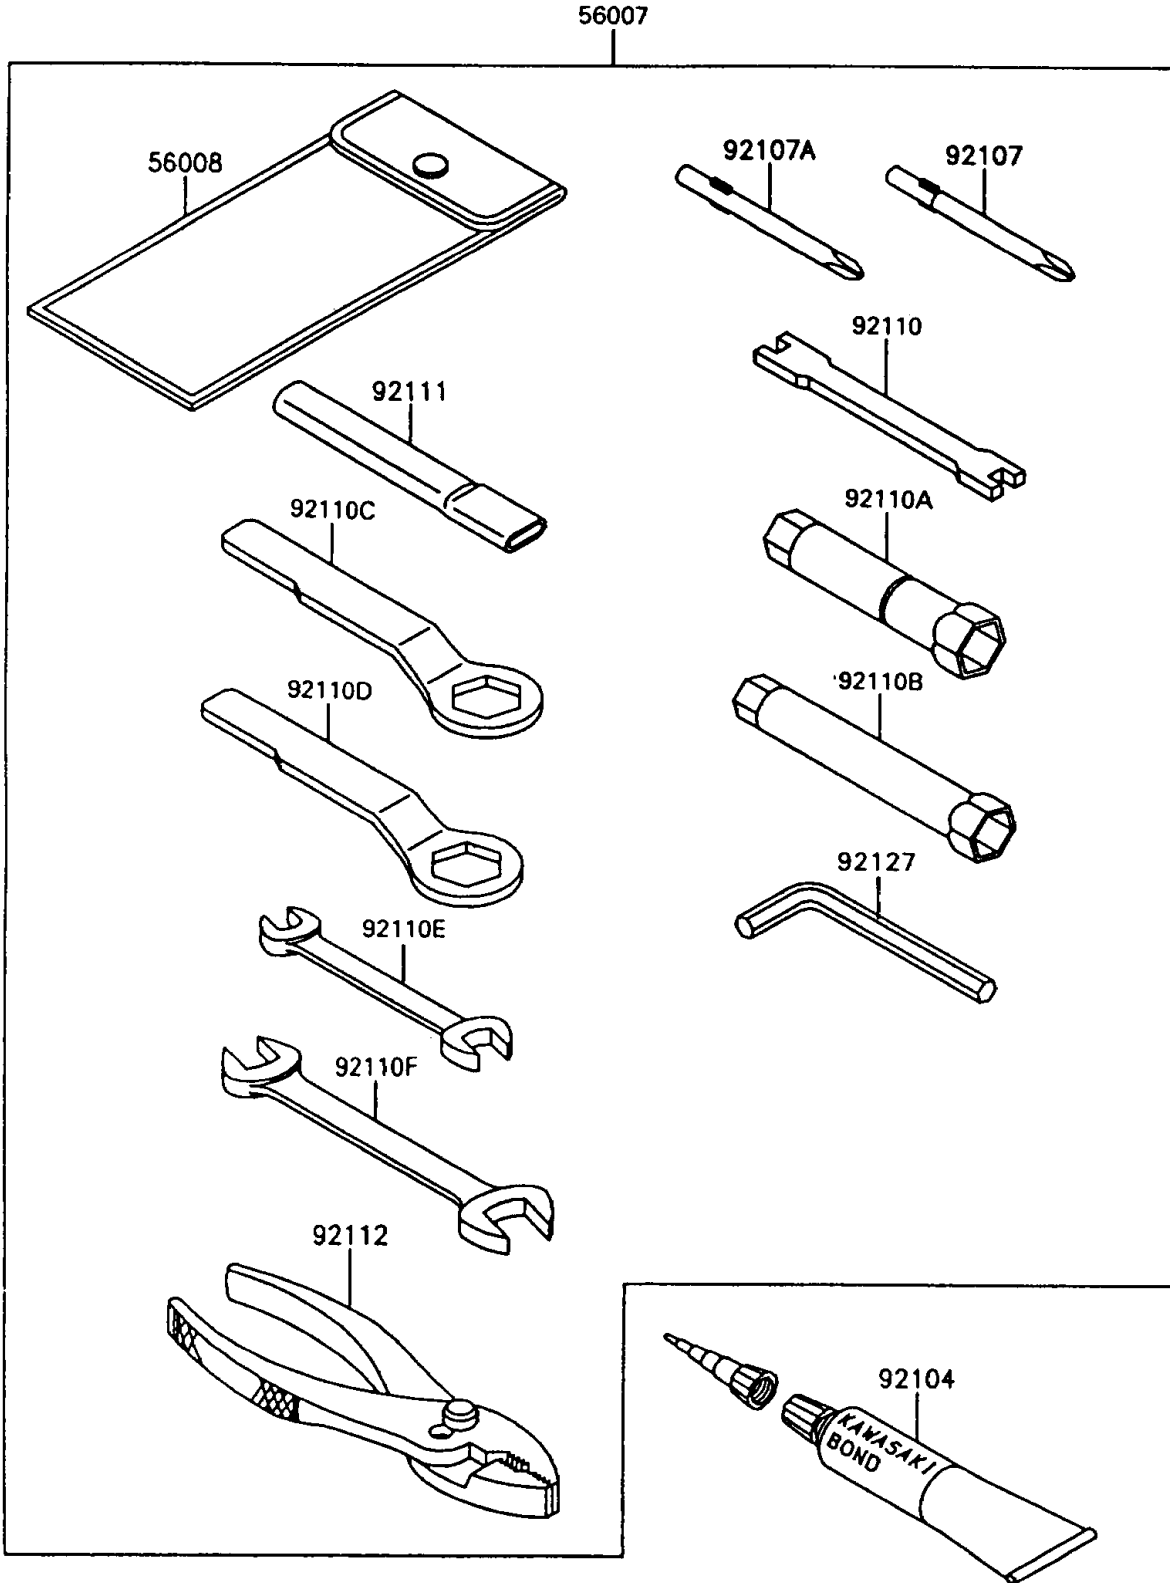

1992 KLR™650 PARTS DIAGRAM

Owner's Tools

F2810

1992 KLR™650 PARTS LIST

Owner's Tools

ITEM NAME	PART NUMBER	QUANTITY
TOOLKIT (Ref # 56007)	56007-1332	1
BAG,TOOL (Ref # 56008)	56008-1075	1
GASKET-LIQUID,TUBE,100G,SILVER (Ref # 92104)	92104-002	1
TOOL-DRIVER,#3PHILLIPS (Ref # 92107)	92107-005	1
TOOL-DRIVER,#2PHILLIPS (Ref # 92107A)	92107-1053	1
TOOL-WRENCH,SPOKE (Ref # 92110)	92110-1016	1
TOOL-WRENCH,BOX,18MM (Ref # 92110A)	92110-1111	1
TOOL-WRENCH,BOX,12MM (Ref # 92110B)	92110-1131	1
TOOL-WRENCH,BOX END,24MM (Ref # 92110C)	92110-1150	1
TOOL-WRENCH,BOX END,19MM (Ref # 92110D)	92110-1151	1
TOOL-WRENCH,OPEN END,10X12 (Ref # 92110E)	92110-1152	1
TOOL-WRENCH,OPEN END,14X17 (Ref # 92110F)	92110-1153	1
TOOL-BAR,BOX END WRENCH (Ref # 92111)	92111-1051	1
TOOL-PLIERS (Ref # 92112)	92112-003	1
TOOL-WRENCH,ALLEN,6MM (Ref # 92127)	92127-003	1