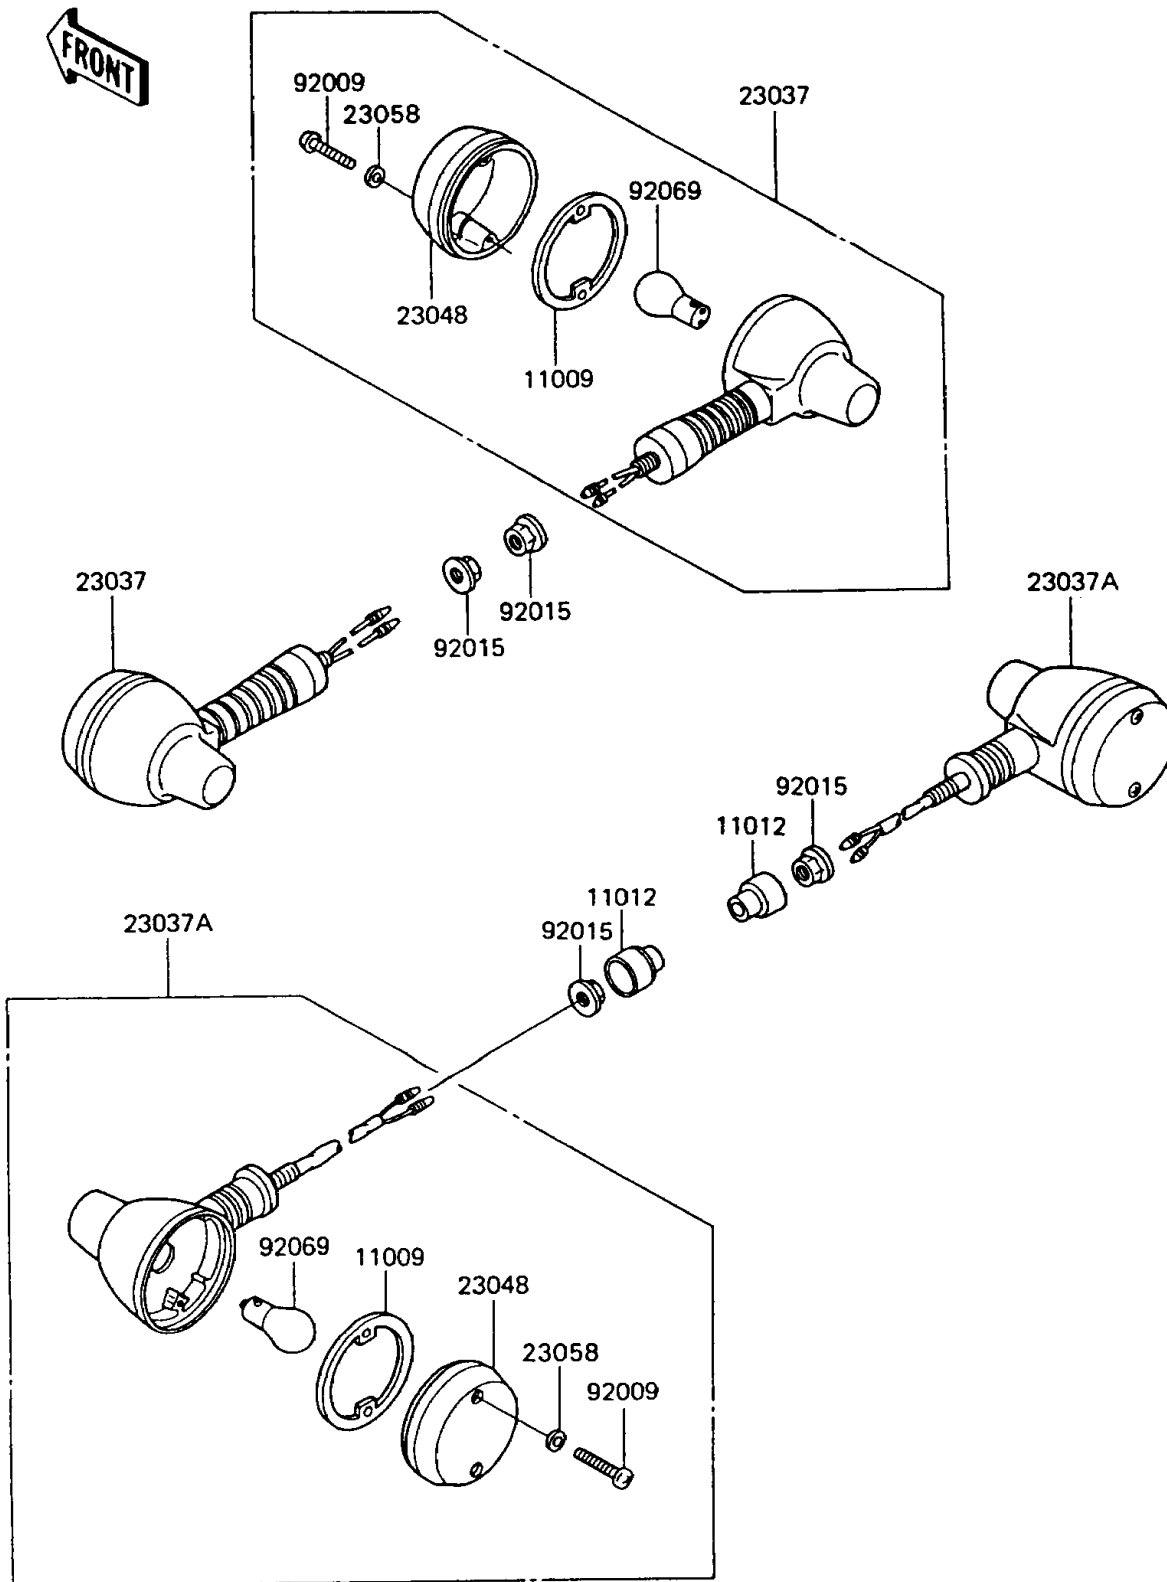

1992 KLR™650 PARTS DIAGRAM

Turn Signals

F2730

1992 KLR™650 PARTS LIST

Turn Signals

ITEM NAME	PART NUMBER	QUANTITY
GASKET,TURN SIGNAL LAMP LENS (Ref # 11009)	11009-1128	1
CAP,SIGNAL LAMP (Ref # 11012)	11012-1367	1
LAMP-ASSY-SIGNAL,FR (Ref # 23037)	23037-1201	1
LAMP-ASSY-SIGNAL,RR (Ref # 23037A)	23037-1202	1
LENS-SIGNAL LAMP (Ref # 23048)	23048-1076	1
WASHER,PLAIN,4MM (Ref # 23058)	23058-002	1
SCREW,TAPPING,4X30 (Ref # 92009)	92009-1056	1
NUT,FLANGED,10MM (Ref # 92015)	92015-1428	1
BULB,12V 32CP(23W) (Ref # 92069)	92069-055	1