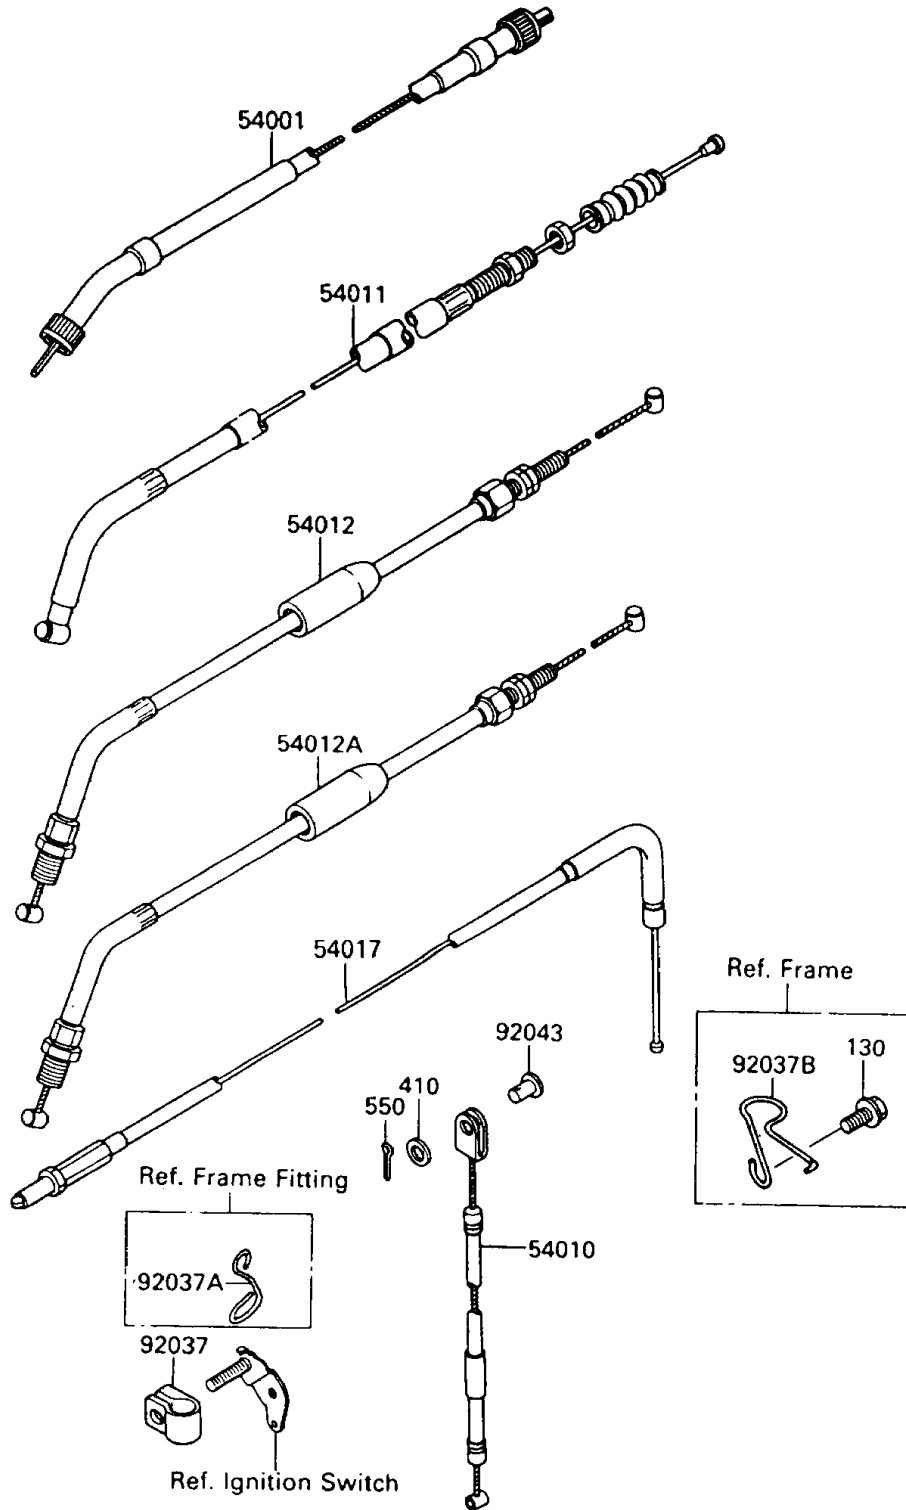

1992 KLR™650 PARTS DIAGRAM

Cables

F2540

1992 KLR™650 PARTS LIST

Cables

ITEM NAME	PART NUMBER	QUANTITY
CABLE-SPEEDMETER (Ref # 54001)	54001-1128	1
CABLE,SIDE STAND SWITCH (Ref # 54010)	54010-1061	1
CABLE-CLUTCH (Ref # 54011)	54011-1257	1
CABLE-THROTTLE,OPENING (Ref # 54012)	54012-1327	1
CABLE-THROTTLE,CLOSING (Ref # 54012A)	54012-1328	1
CABLE-STARTER (Ref # 54017)	54017-1090	1
CLAMP,CABLE (Ref # 92037)	92037-1777	1
CLAMP,CABLE (Ref # 92037A)	92037-1904	1
CLAMP,CABLE (Ref # 92037B)	92037-1937	1
PIN,5X10 (Ref # 92043)	92043-1346	1
BOLT-FLANGED,6X12 (Ref # 130)	130B0612	1
WASHER-PLAIN-SMALL,5MM (Ref # 410)	410B0500	1
PIN-COTTER,2.0X12 (Ref # 550)	550D2012	1