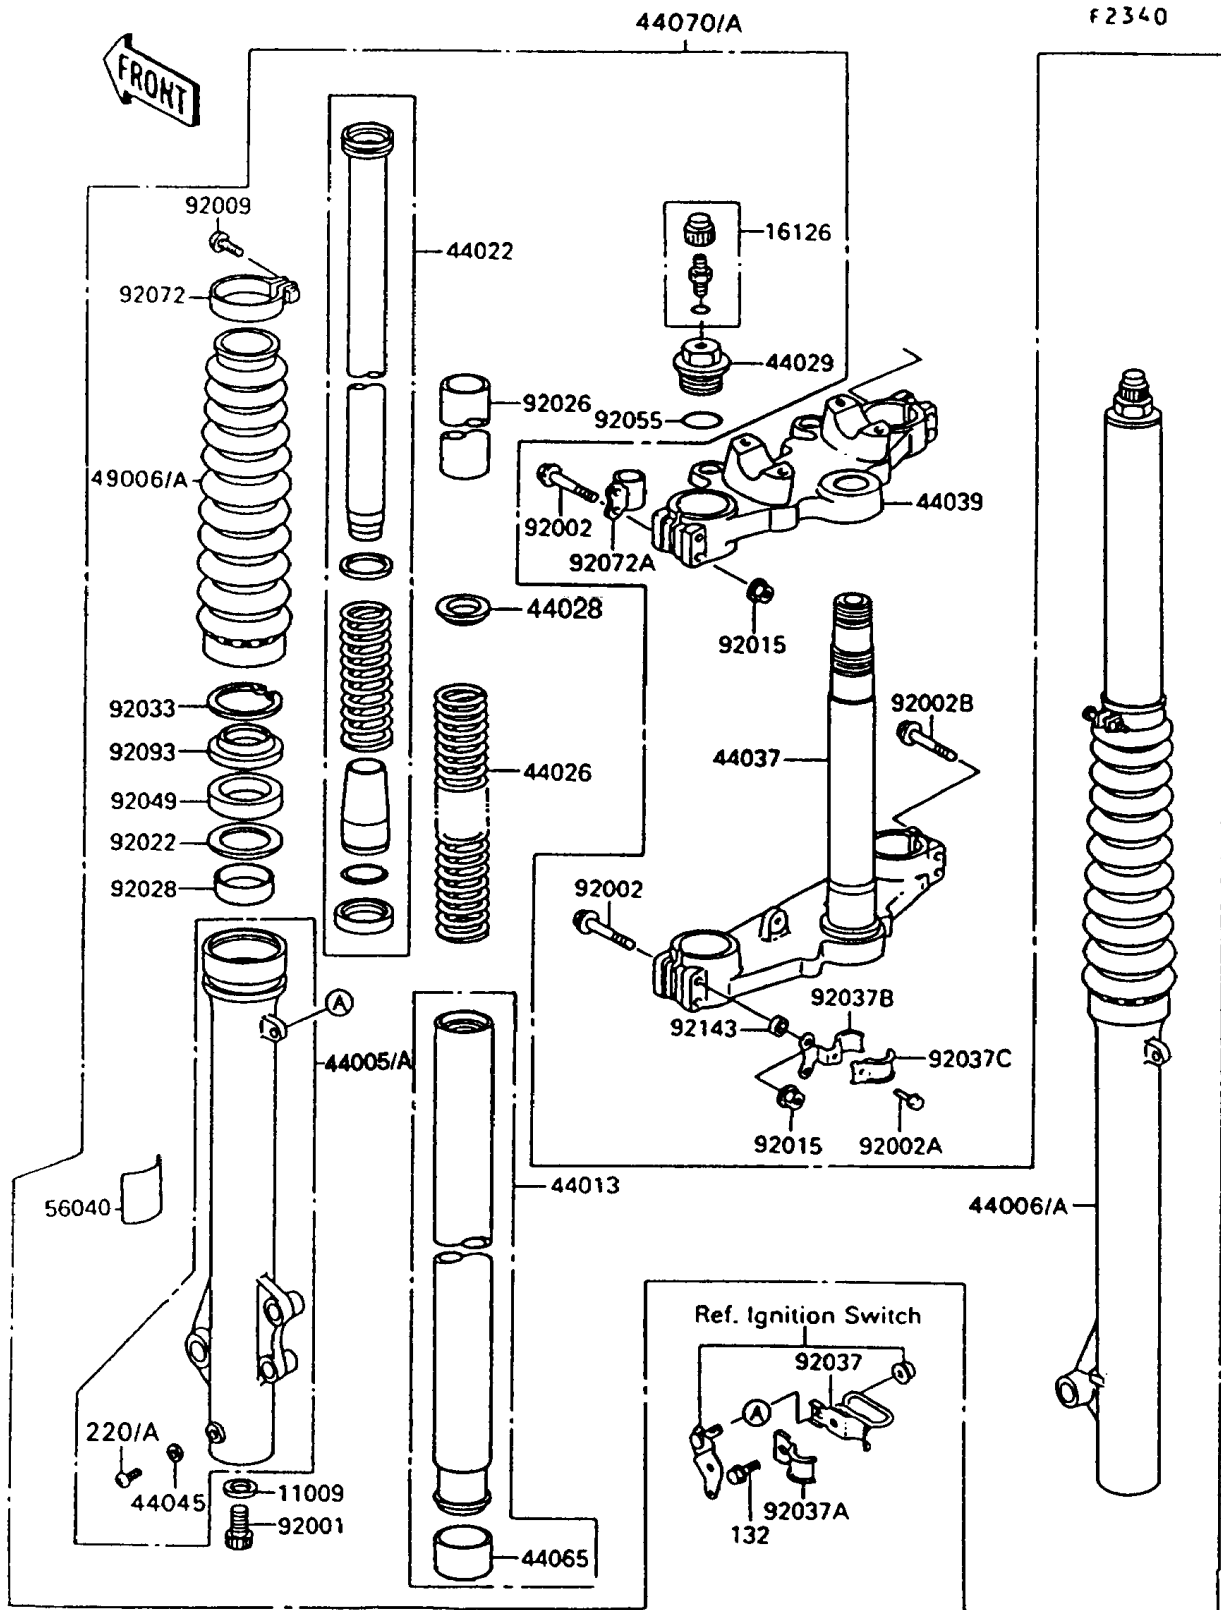

## 1992 KLR™650 PARTS DIAGRAM

Front Fork

## 1992 KLR™650 PARTS LIST

Front Fork

ITEM NAME	PART NUMBER	QUANTITY
GASKET,FORK CYLINDER BOLT (Ref # 11009)	11009-1127	1
VALVE,AIR (Ref # 16126)	16126-1052	1
PIPE-LEFT FORK OUTER (Ref # 44005)	44005-1262	1
PIPE-RIGHT FORK OUTER (Ref # 44006)	44006-1259	1
PIPE-FORK INNER (Ref # 44013)	44013-1264	1
CYLINDER-FORK (Ref # 44022)	44022-1211	1
SPRING-FRONT FORK (Ref # 44026)	44026-1369	1
GUIDE-FORK SPRING (Ref # 44028)	44028-1003	1
SEAT-FORK SPRING (Ref # 44029)	44029-1042	1
HOLDER-FORK UNDER (Ref # 44037)	44037-1207	1
HOLDER-FORK UPPER (Ref # 44039)	44039-1160	1
GASKET,FORK DRAIN PLUG (Ref # 44045)	44045-002	1
BUSHING-FRONT FORK,INNER PIPE (Ref # 44065)	44065-1057	1
DAMPER-ASSY,FORK (Ref # 44070)	44070-5071	1
BOOT,FORK,BLUE (Ref # 49006)	49006-1222-BC	1
LABEL-WARNING,FRONT FORK (Ref # 56040)	56040-1120	1
BOLT,FORK CYLINDER (Ref # 92001)	92001-1309	1
BOLT,FLANGED,8X55 (Ref # 92002)	92002-1158	1
BOLT (Ref # 92002A)	92002-1982	1
BOLT,FLANGED,8X45 (Ref # 92002B)	92002-1983	1
SCREW,4X16 (Ref # 92009)	92009-1348	1
NUT,FLANGED,8MM (Ref # 92015)	92015-1408	1
WASHER (Ref # 92022)	92022-1242	1
SPACER (Ref # 92026)	92026-1294	1
BUSHING (Ref # 92028)	92028-1125	1
RING-SNAP,FORK (Ref # 92033)	92033-1047	1
CLAMP,HOSE (Ref # 92037)	92037-1897	1
CLAMP,HOSE (Ref # 92037A)	92037-1898	1
CLAMP (Ref # 92037B)	92037-1913	1

## 1992 KLR™650 PARTS LIST

Front Fork

ITEM NAME	PART NUMBER	QUANTITY
CLAMP (Ref # 92037C)	92037-1931	1
SEAL-OIL,FRONT FORK (Ref # 92049)	92049-1180	1
RING-O,FRONT FORK TOP CAP (Ref # 92055)	92055-1050	1
BAND,BOOT (Ref # 92072)	92072-1171	1
BAND,CABLE (Ref # 92072A)	92072-1225	1
SEAL,FRONT FORK (Ref # 92093)	92093-1166	1
COLLAR (Ref # 92143)	92143-1134	1
BOLT-FLANGED-SMALL (Ref # 132)	132J0612	1
SCREW-PAN-CROS (Ref # 220A)	220B0408	1