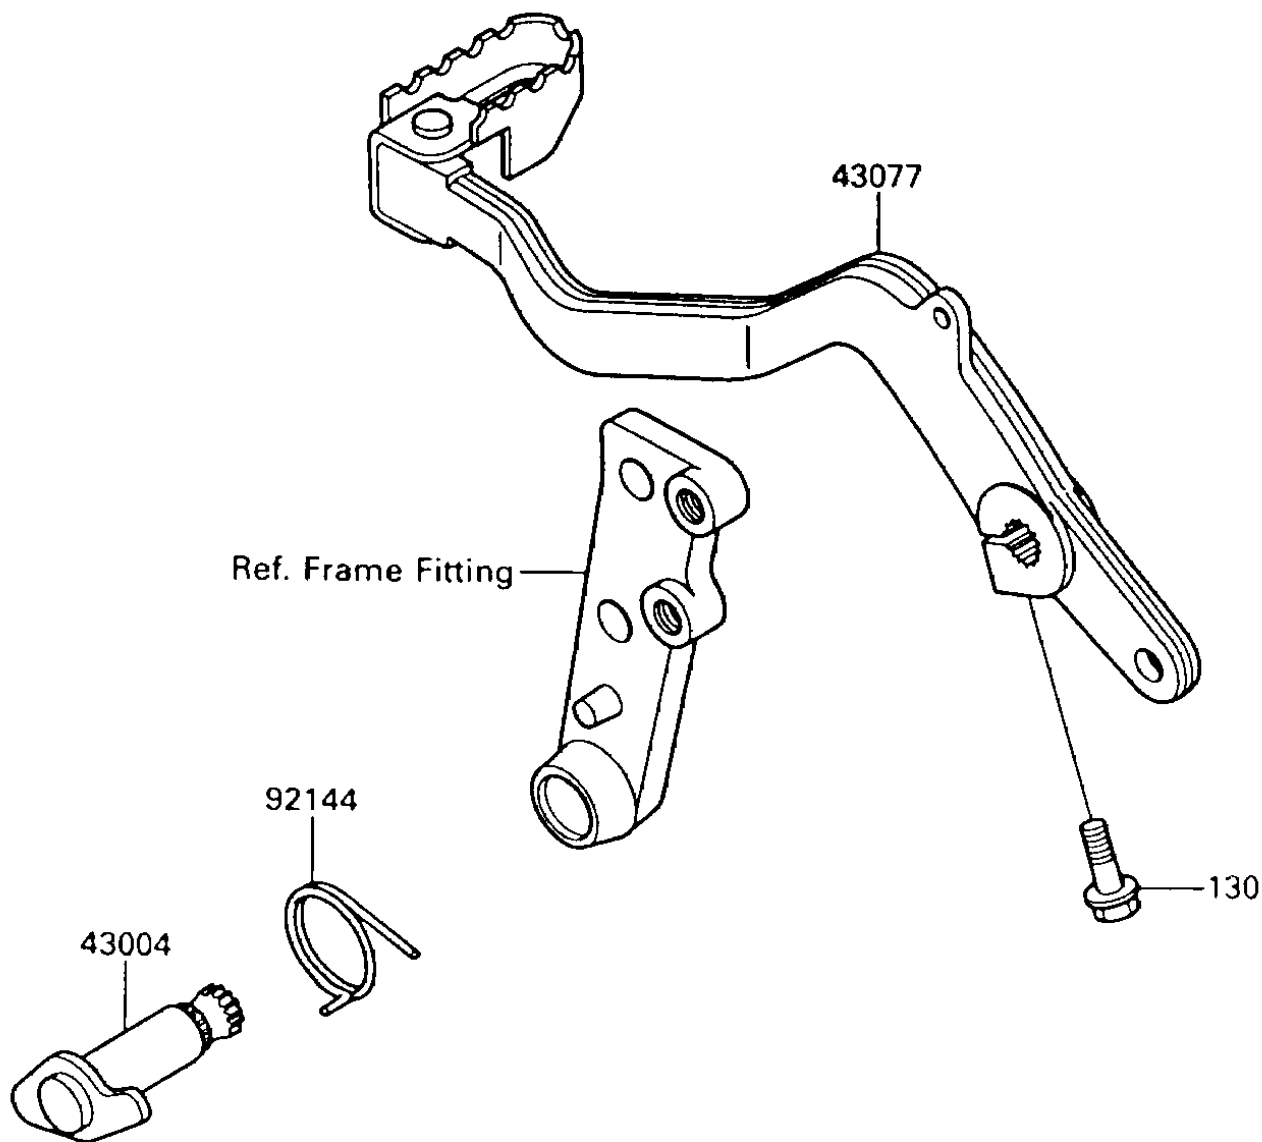

## 1992 KLR™650 PARTS DIAGRAM

Brake Pedal

F2260

## 1992 KLR™650 PARTS LIST

Brake Pedal

| ITEM NAME                               | PART NUMBER | QUANTITY |
|---|-------------|----------|
| SHAFT-BRAKE (Ref # 43004)               | 43004-1120  | 1        |
| LEVER-ASSY-BRAKE,PEDAL (Ref # 43077)    | 43077-1065  | 1        |
| SPRING,BRAKE PEDAL RETURN (Ref # 92144) | 92144-1082  | 1        |
| BOLT-FLANGED,6X22 (Ref # 130)           | 130G0622    | 1        |