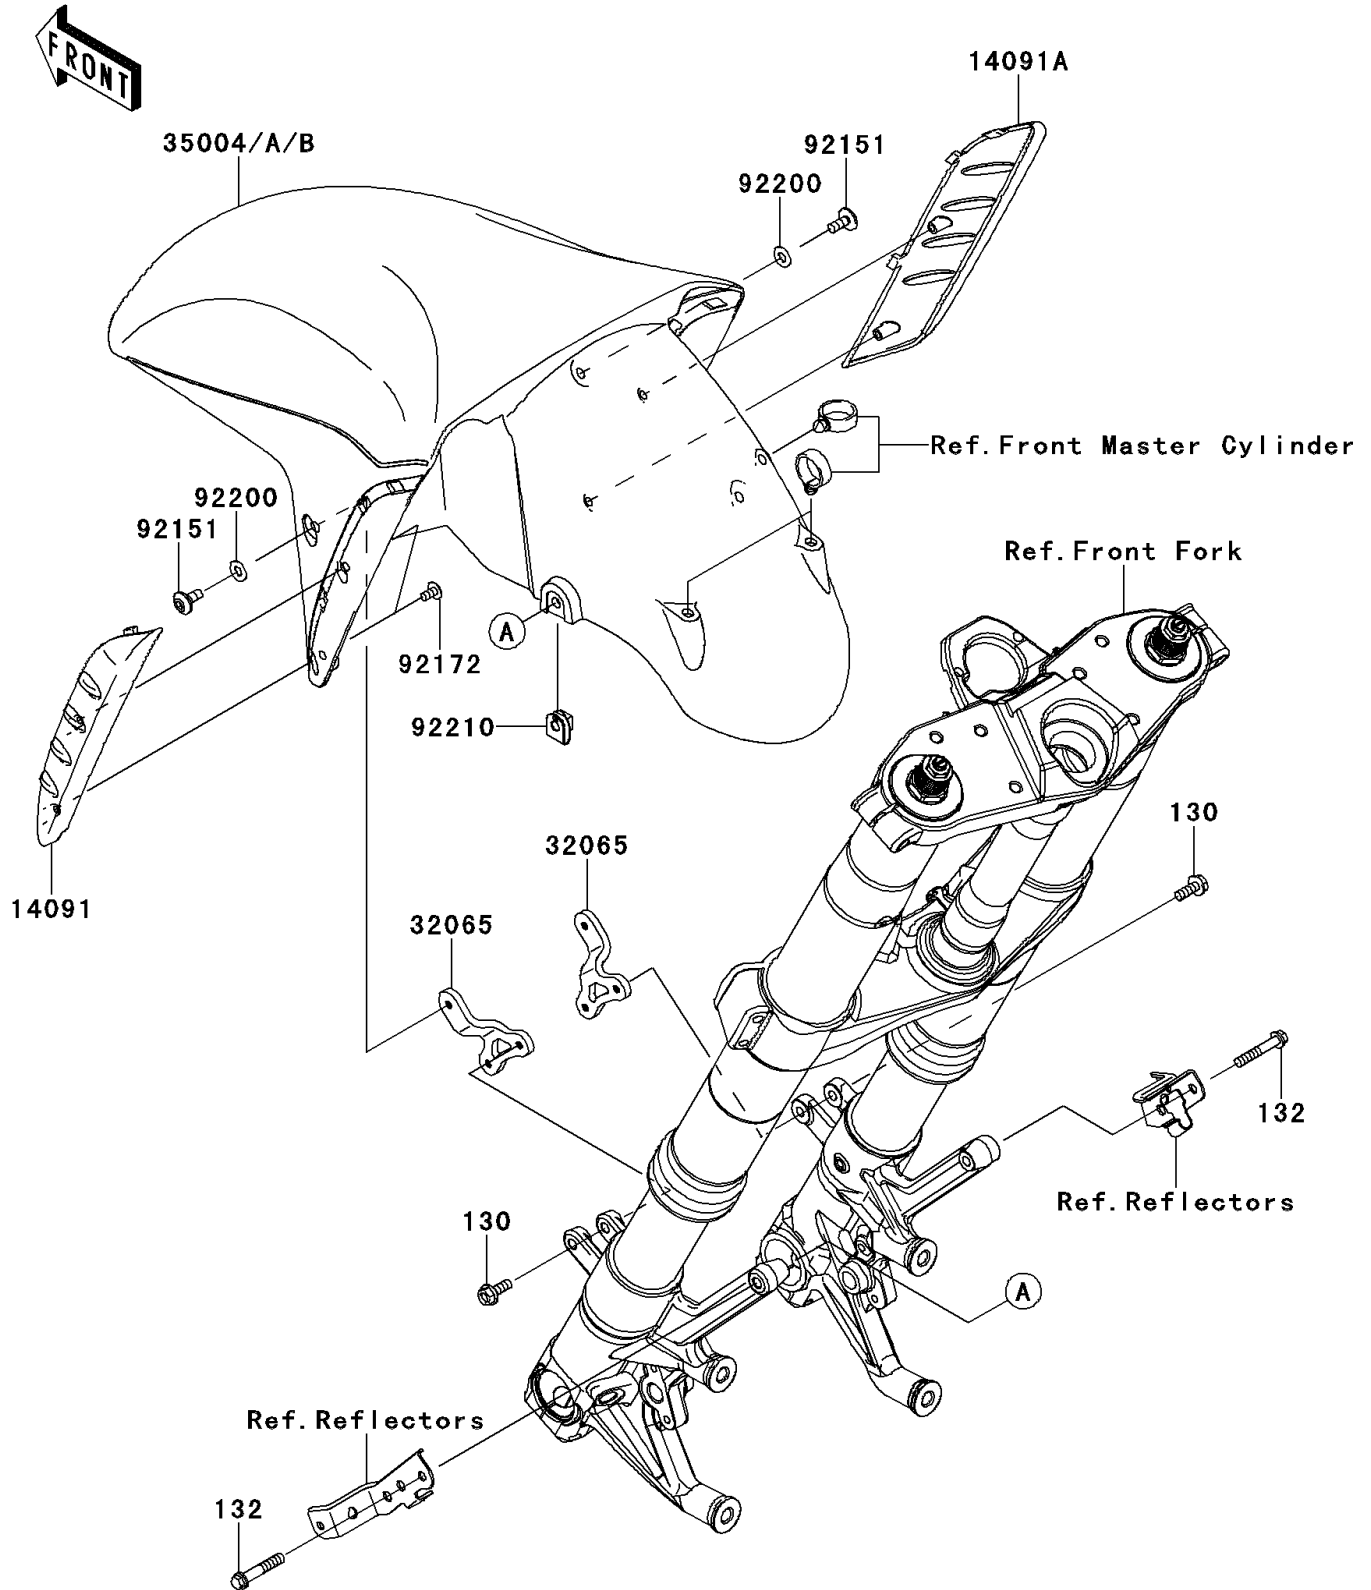

2008 Concours™ 14 PARTS DIAGRAM

Front Fender(s)

F2171

2008 Concours™ 14 PARTS LIST

Front Fender(s)

ITEM NAME	PART NUMBER	QUANTITY
BOLT-FLANGED,6X16 (Ref # 130)	130BA0616	1
BOLT-FLANGED-SMALL,6X35 (Ref # 132)	132BB0635	1
COVER,FRONT FENDER,LH (Ref # 14091)	14091-0598	1
COVER,FRONT FENDER,RH (Ref # 14091A)	14091-0599	1
BRACKET-FENDER (Ref # 32065)	32065-0020	1
FENDER-FRONT,N.SILVER (Ref # 35004A)	35004-0089-17N	1
BOLT,SOCKET,6X14 (Ref # 92151)	92151-1654	1
SCREW,TAPPING,5X10 (Ref # 92172)	92172-0262	1
WASHER,6.5X14X1 (Ref # 92200)	92200-1388	1
NUT,6MM (Ref # 92210)	92210-0277	1