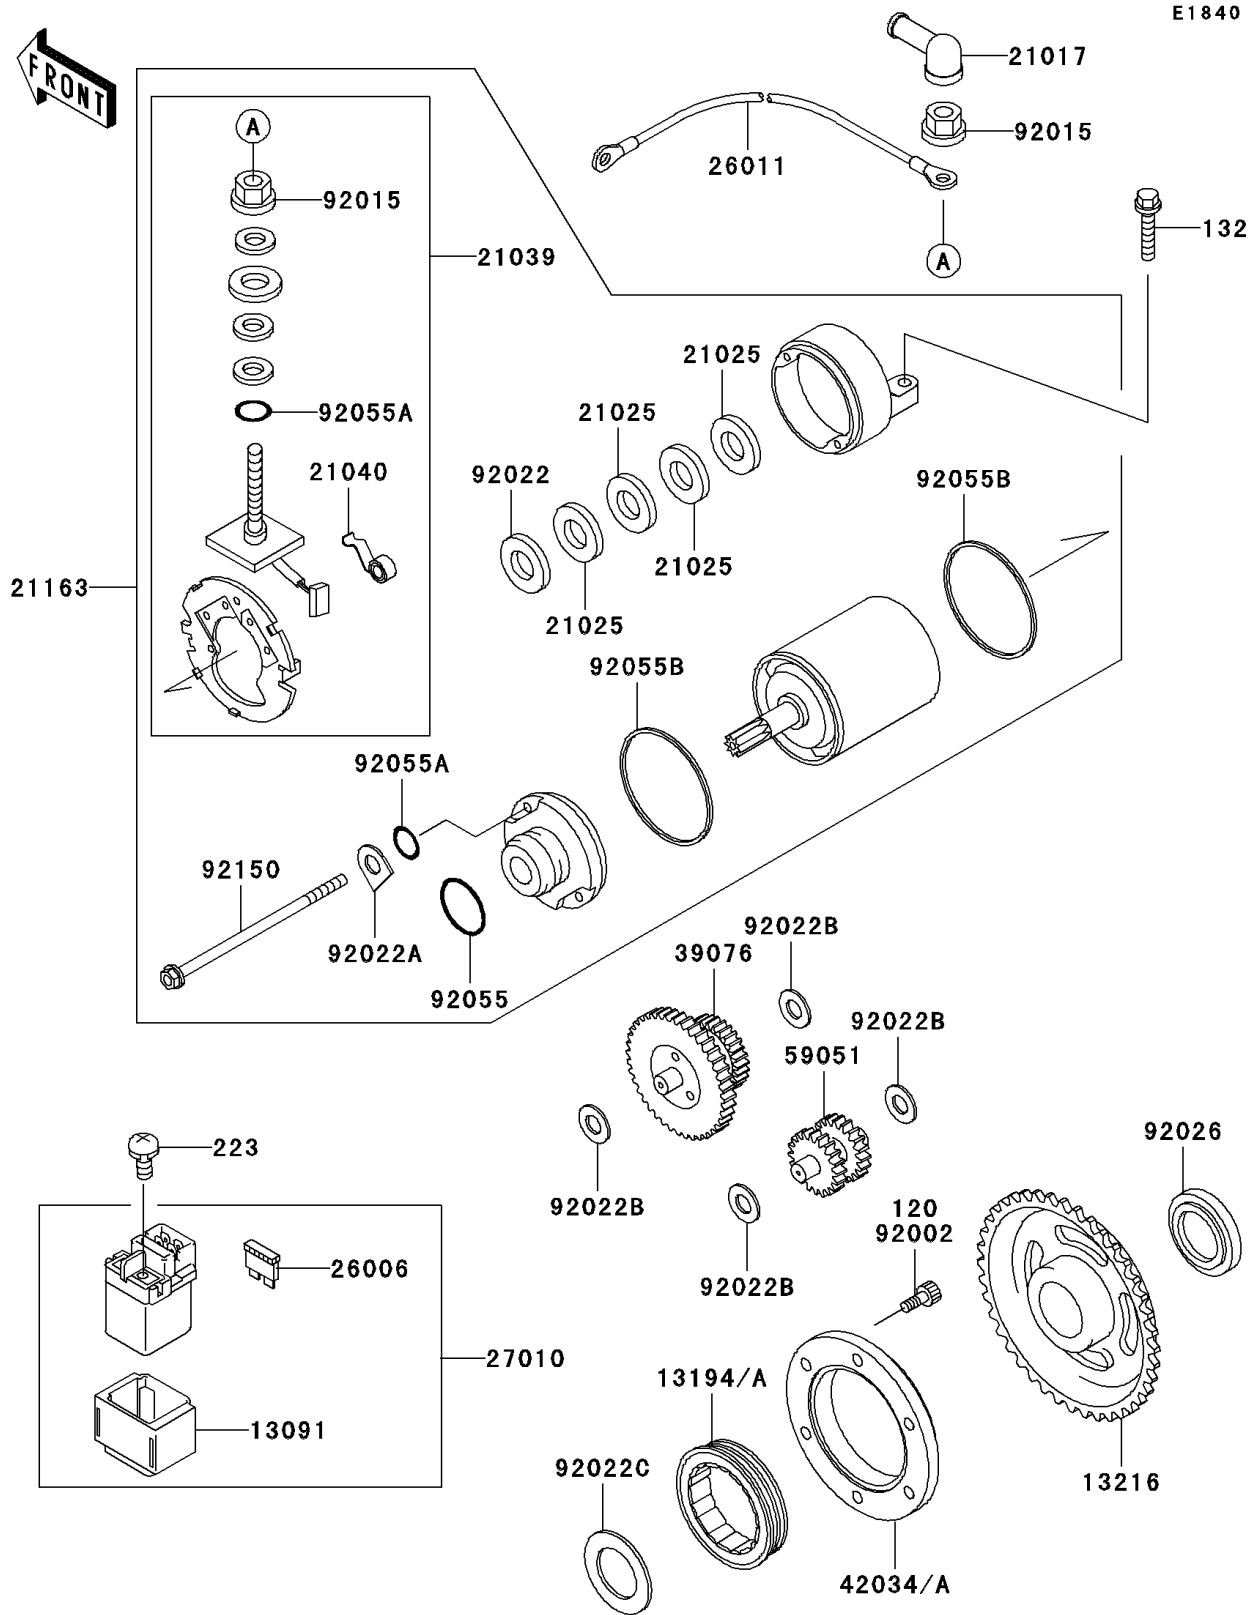

## 2000 Super Sherpa® PARTS DIAGRAM

Starter Motor

## 2000 Super Sherpa® PARTS LIST

Starter Motor

ITEM NAME	PART NUMBER	QUANTITY
BOLT-SOCKET,6X16 (Ref # 120)	120P0616	1
BOLT-FLANGED-SMALL (Ref # 132)	132Y0630	1
SCREW-PAN-WS-CROS (Ref # 223)	223D0510	1
OLDER,SWITCH (Ref # 13091)	13091-1992	1
CLUTCH-ONEWAY (Ref # 13194)	13194-1084	1
GEAR-COMP,ONEWAY CLUTCH (Ref # 13216)	13216-1148	1
GROMMET,STARTER TERMINAL (Ref # 21017)	21017-017	1
WASHER,9.1X18X0.2 (Ref # 21025)	21025-011	1
BRUSH,CARBON (Ref # 21039)	21039-1062	1
SPRING-BRUSH (Ref # 21040)	21040-1057	1
STARTER-ELECTRIC (Ref # 21163)	21163-1256	1
FUSE,20A-Y (Ref # 26006)	26006-1051	1
WIRE-LEAD (Ref # 26011)	26011-1604	1
SWITCH (Ref # 27010)	27010-1379	1
LIMITER,STARTER IDLER GEAR (Ref # 39076)	39076-1069	1
COUPLING,ONEWAY CLUTCH (Ref # 42034)	42034-1137	1
GEAR-SPUR,IDLE (Ref # 59051)	59051-1304	1
NUT,STARTER MOTOR (Ref # 92015)	92015-1476	1
WASHER,9.1X18X0.8 (Ref # 92022)	92022-1132	1
WASHER,LOCK,T=2.0 (Ref # 92022A)	92022-1458	1
WASHER,10.2X20X0.5 (Ref # 92022B)	92022-1649	1
WASHER,27.2X44X1.0 (Ref # 92022C)	92022-1781	1
SPACER (Ref # 92026)	92026-1450	1
RING-O (Ref # 92055)	92055-1276	1
RING-O,4.5X2.0 (Ref # 92055A)	92055-1370	1
RING-O,STARTER MOTOR (Ref # 92055B)	92055-1381	1
BOLT,STARTER MOTOR (Ref # 92150)	92150-1838	1