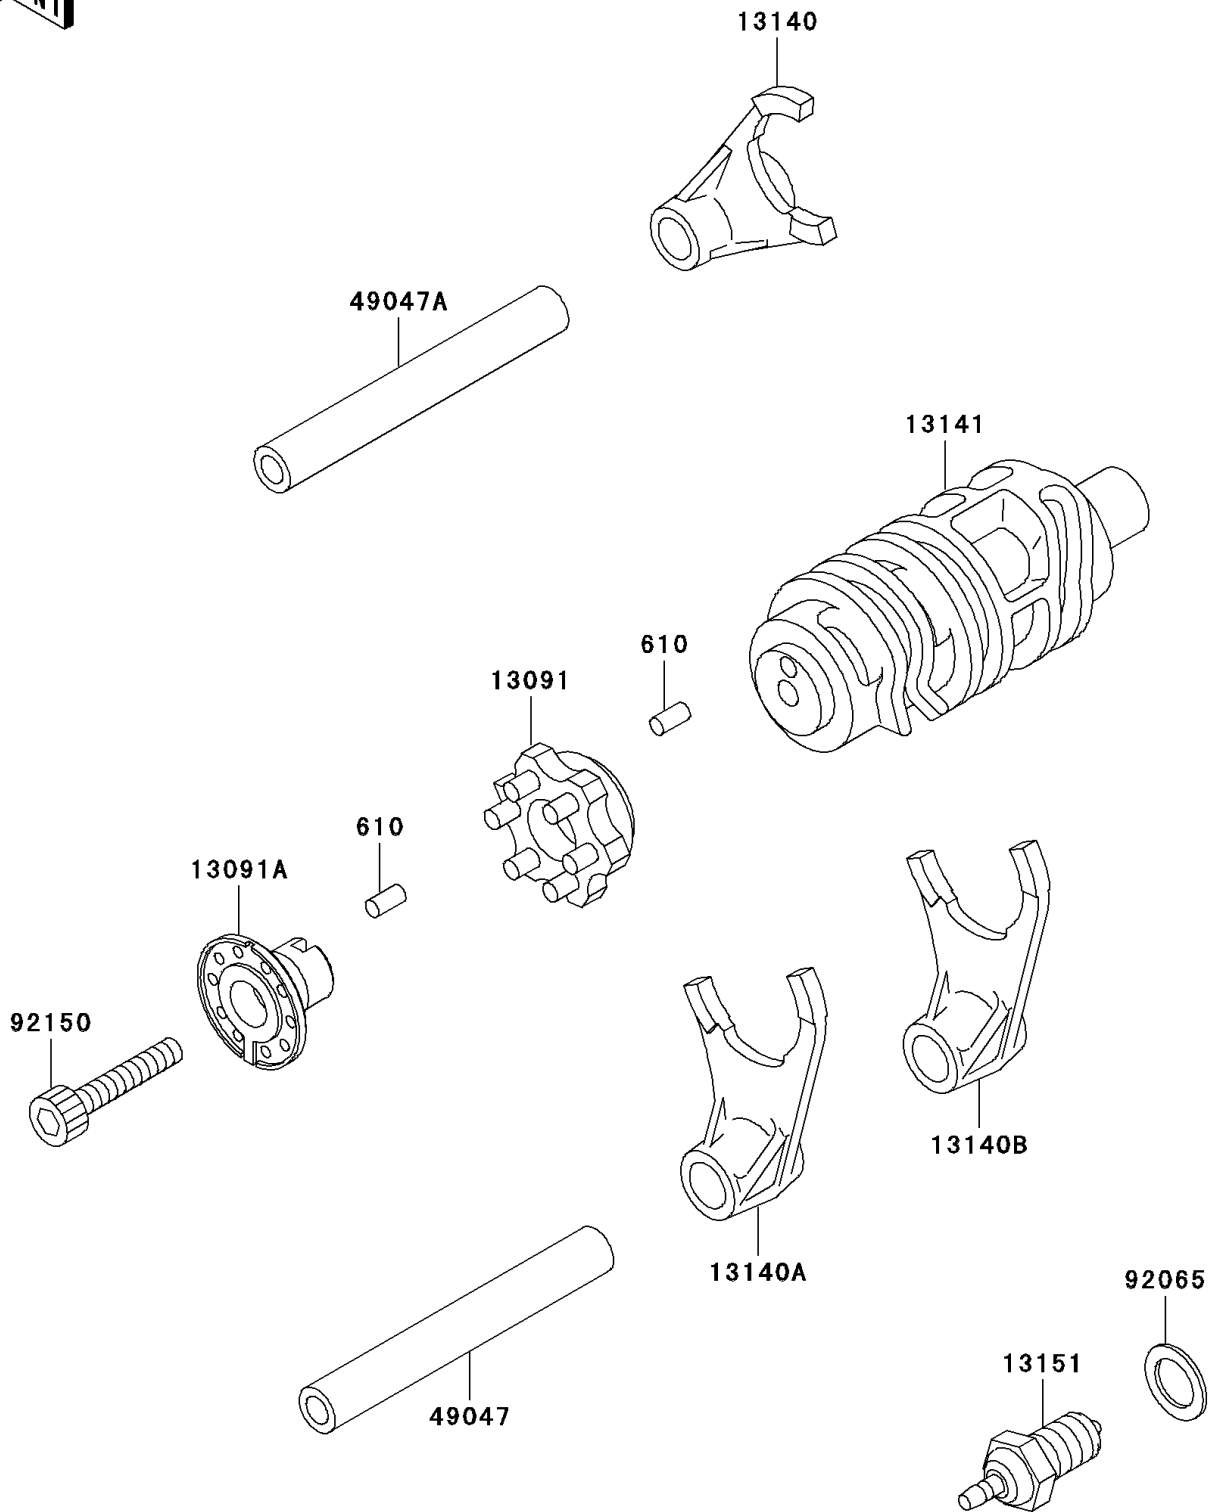

2000 Super Sherpa® PARTS DIAGRAM

Gear Change Drum/Shift Fork(s)

E1362

2000 Super Sherpa® PARTS LIST

Gear Change Drum/Shift Fork(s)

ITEM NAME	PART NUMBER	QUANTITY
ROLLER,4X8 (Ref # 610)	610A0408	1
HOLDER,CHANGE DRUM (Ref # 13091)	13091-1856	1
HOLDER,CHANGE DRUM (Ref # 13091A)	13091-1862	1
FORK-SHIFT,5TH&TOP (Ref # 13140)	13140-1216	1
FORK-SHIFT,2ND&3RD (Ref # 13140A)	13140-1217	1
FORK-SHIFT,LOW&4TH (Ref # 13140B)	13140-1218	1
DRUM-CHANGE (Ref # 13141)	13141-1198	1
SWITCH-COMP,NEUTRAL (Ref # 13151)	13151-1080	1
ROD-SHIFT,L=106.7 (Ref # 49047)	49047-1056	1
ROD-SHIFT,L=71.7 (Ref # 49047A)	49047-1057	1
GASKET,10.5X16X1 (Ref # 92065)	92065-058	1
BOLT,SOCKET,6X35 (Ref # 92150)	92150-1484	1