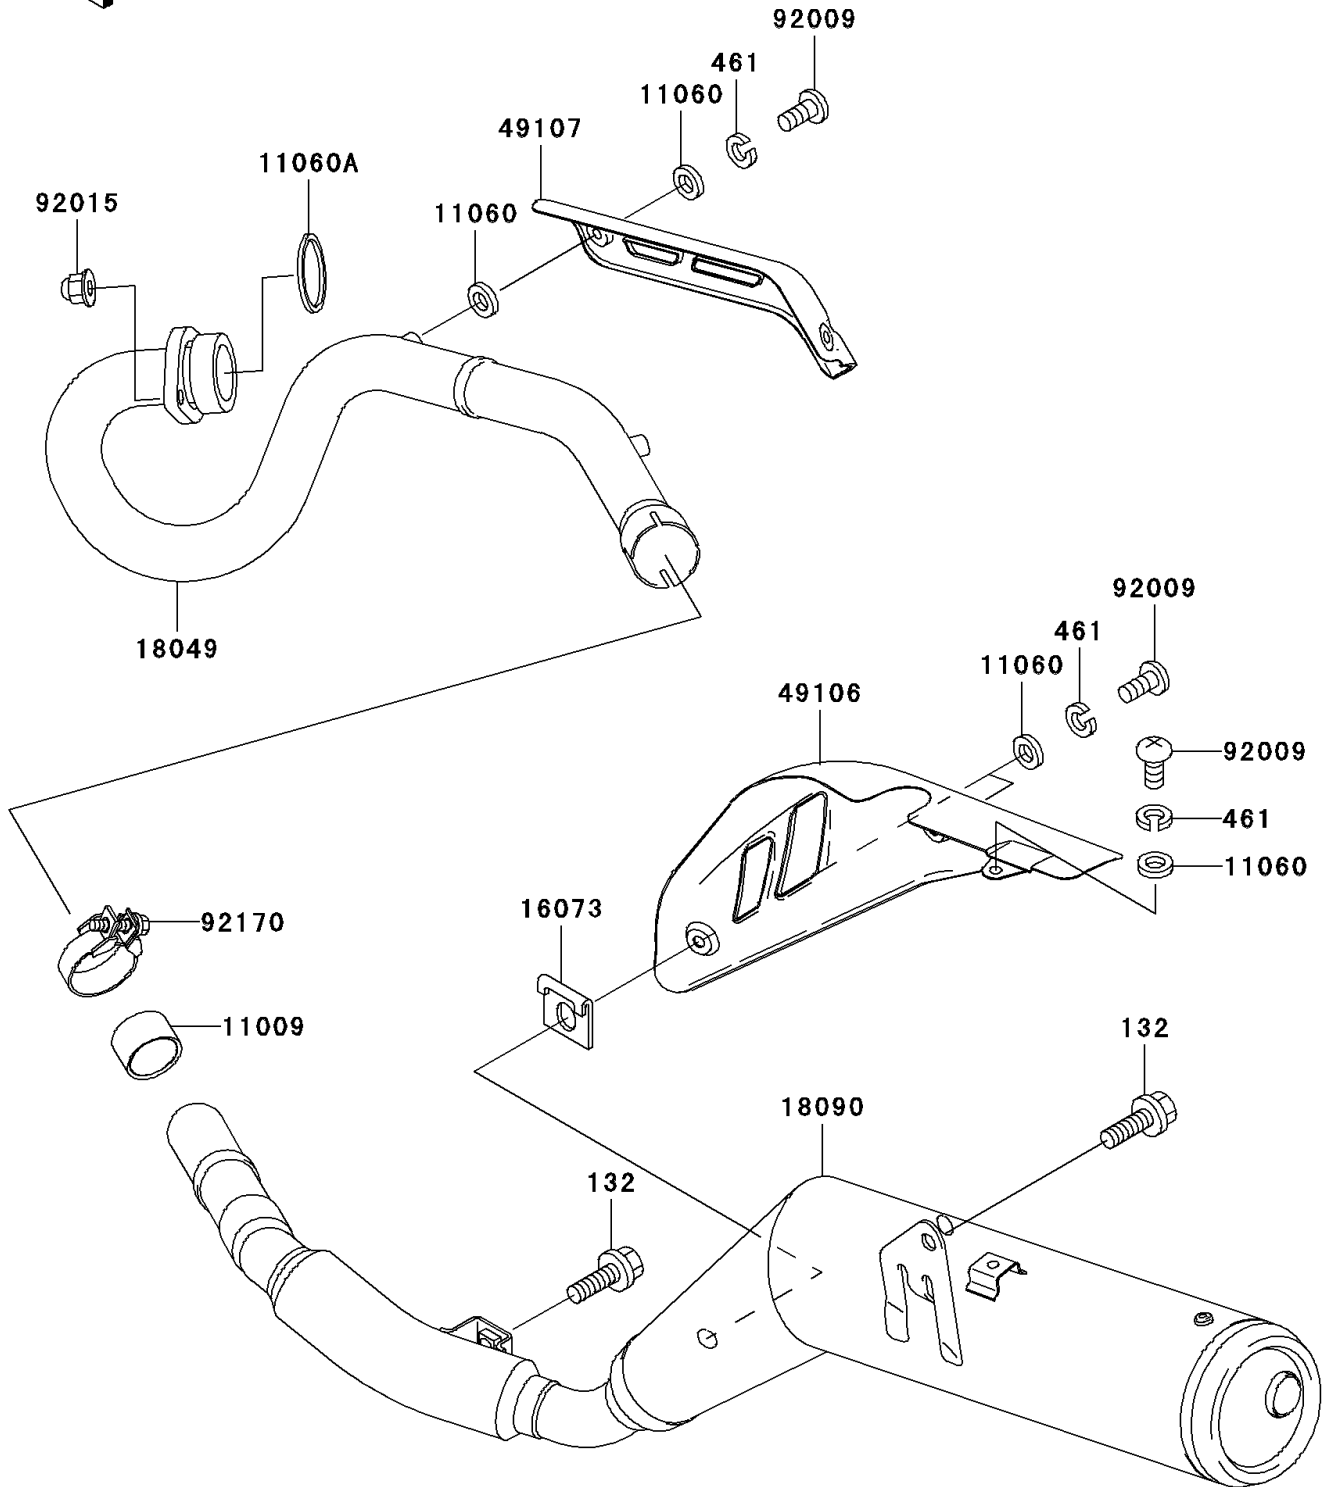

2000 Super Sherpa® PARTS DIAGRAM

Muffler(s)

E1140

2000 Super Sherpa® PARTS LIST

Muffler(s)

ITEM NAME	PART NUMBER	QUANTITY
BOLT-FLANGED-SMALL (Ref # 132)	132Y0816	1
WASHER-SPRING,6MM (Ref # 461)	461S0600	1
GASKET,MUFFLER CONNECTING (Ref # 11009)	11009-1865	1
GASKET,6.2X11.5X1.5 (Ref # 11060)	11060-1109	1
GASKET,EXHAUST PIPE (Ref # 11060A)	11060-1203	1
INSULATOR (Ref # 16073)	16073-1113	1
PIPE-EXHAUST (Ref # 18049)	18049-1862	1
BODY-COMP-MUFFLER (Ref # 18090)	18090-1701	1
COVER-MUFFLER (Ref # 49106)	49106-1224	1
COVER-EXHAUST PIPE (Ref # 49107)	49107-1137	1
SCREW (Ref # 92009)	92009-1805	1
NUT (Ref # 92015)	92015-1923	1
CLAMP,MUFFLER (Ref # 92170)	92170-1454	1