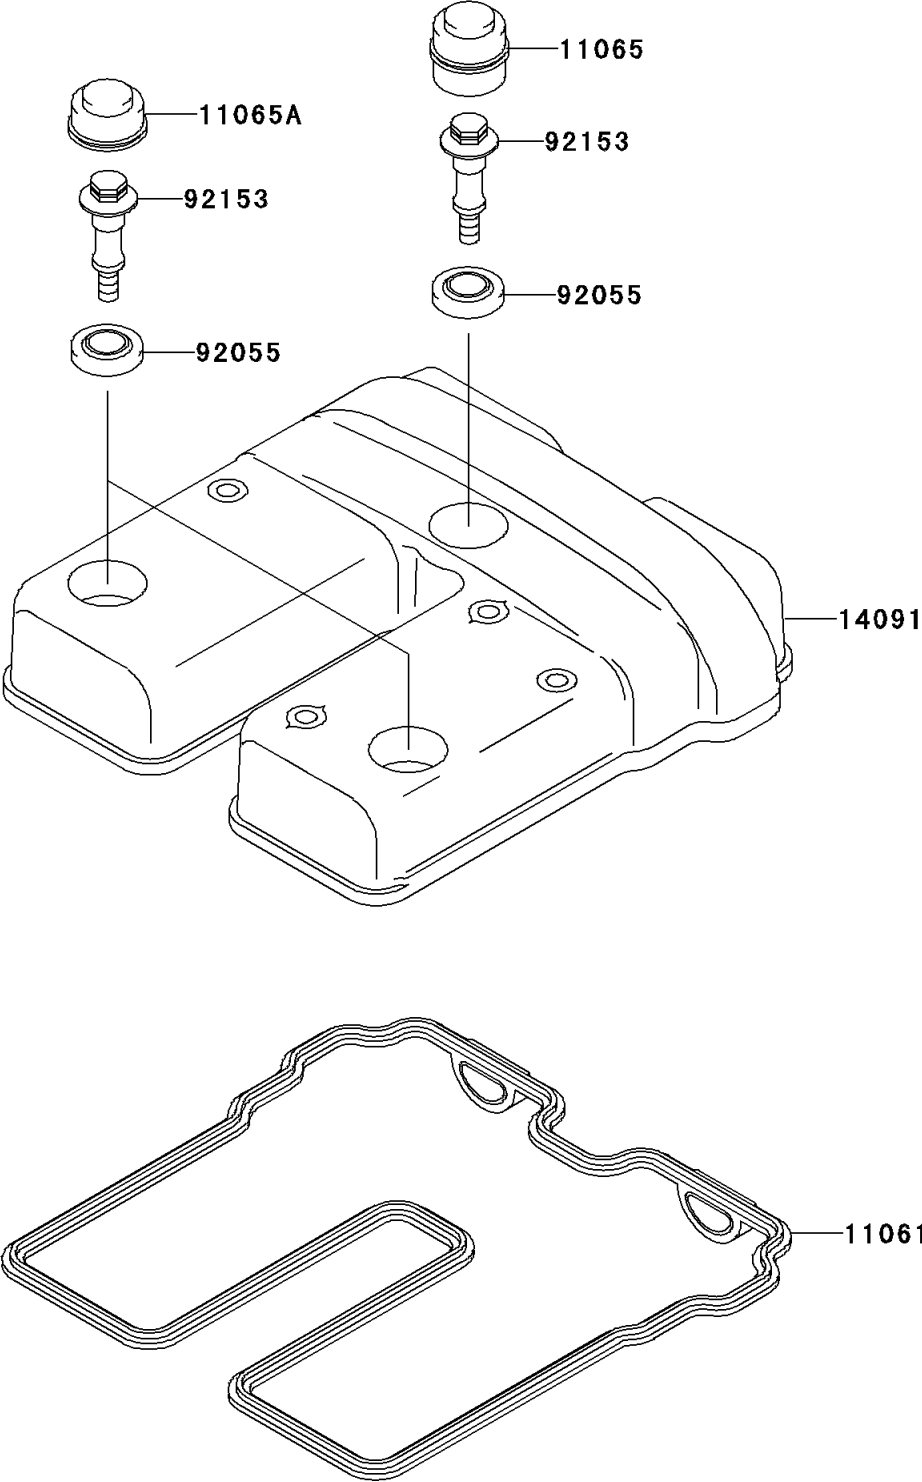

## 2000 Super Sherpa® PARTS DIAGRAM

Cylinder Head Cover

E1112

## 2000 Super Sherpa® PARTS LIST

Cylinder Head Cover

ITEM NAME	PART NUMBER	QUANTITY
GASKET,HEAD COVER (Ref # 11061)	11061-0044	1
CAP (Ref # 11065)	11065-1078	1
CAP (Ref # 11065A)	11065-1079	1
COVER,HEAD (Ref # 14091)	14091-1223	1
RING-O (Ref # 92055)	92055-0143	1
BOLT (Ref # 92153)	92153-0431	1