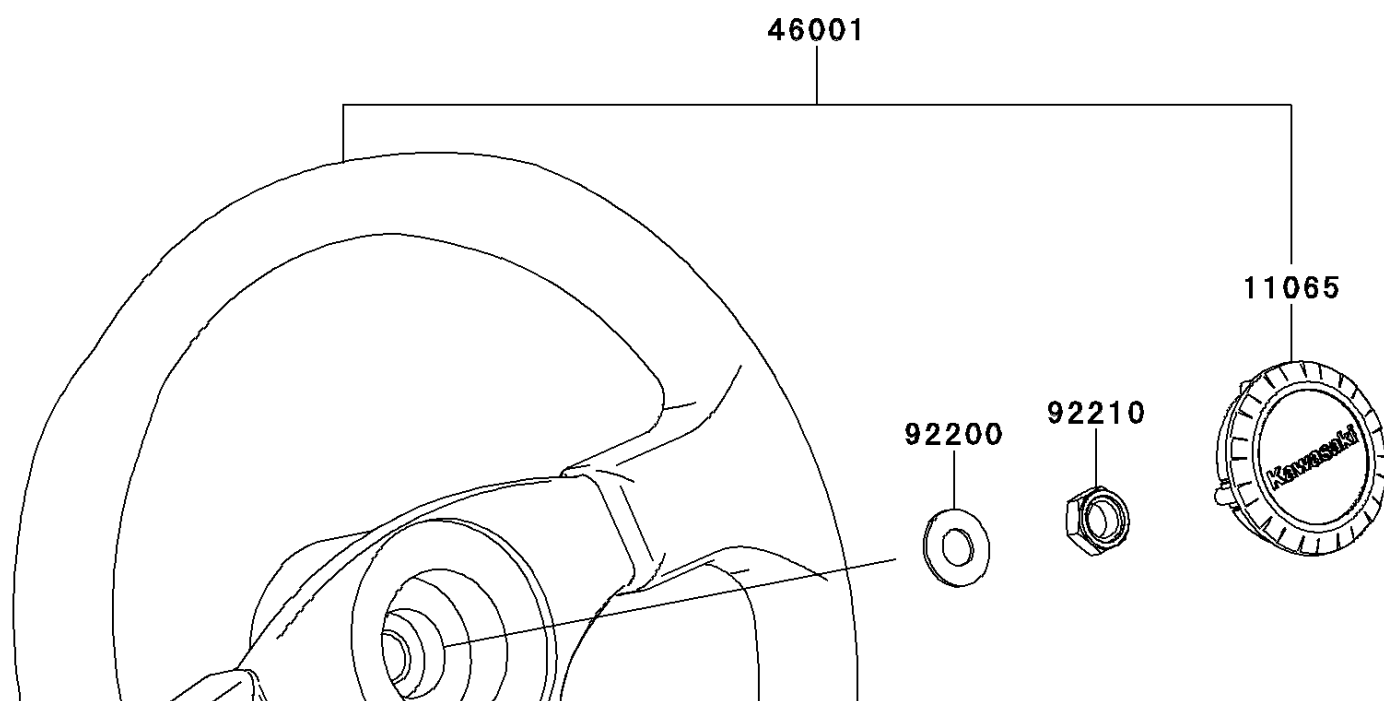

2013 Teryx® 750 FI 4x4 LE PARTS DIAGRAM

Steering Wheel

F2311

2013 Teryx® 750 FI 4x4 LE PARTS LIST

Steering Wheel

ITEM NAME	PART NUMBER	QUANTITY
CAP,HANDLE (Ref # 11065)	11065-0171	1
HANDLE-ASSY (Ref # 46001)	46001-0001	1
WASHER,12.1X25X1.6 (Ref # 92200)	92200-0455	1
NUT,LOCK,12MM (Ref # 92210)	92210-1249	1