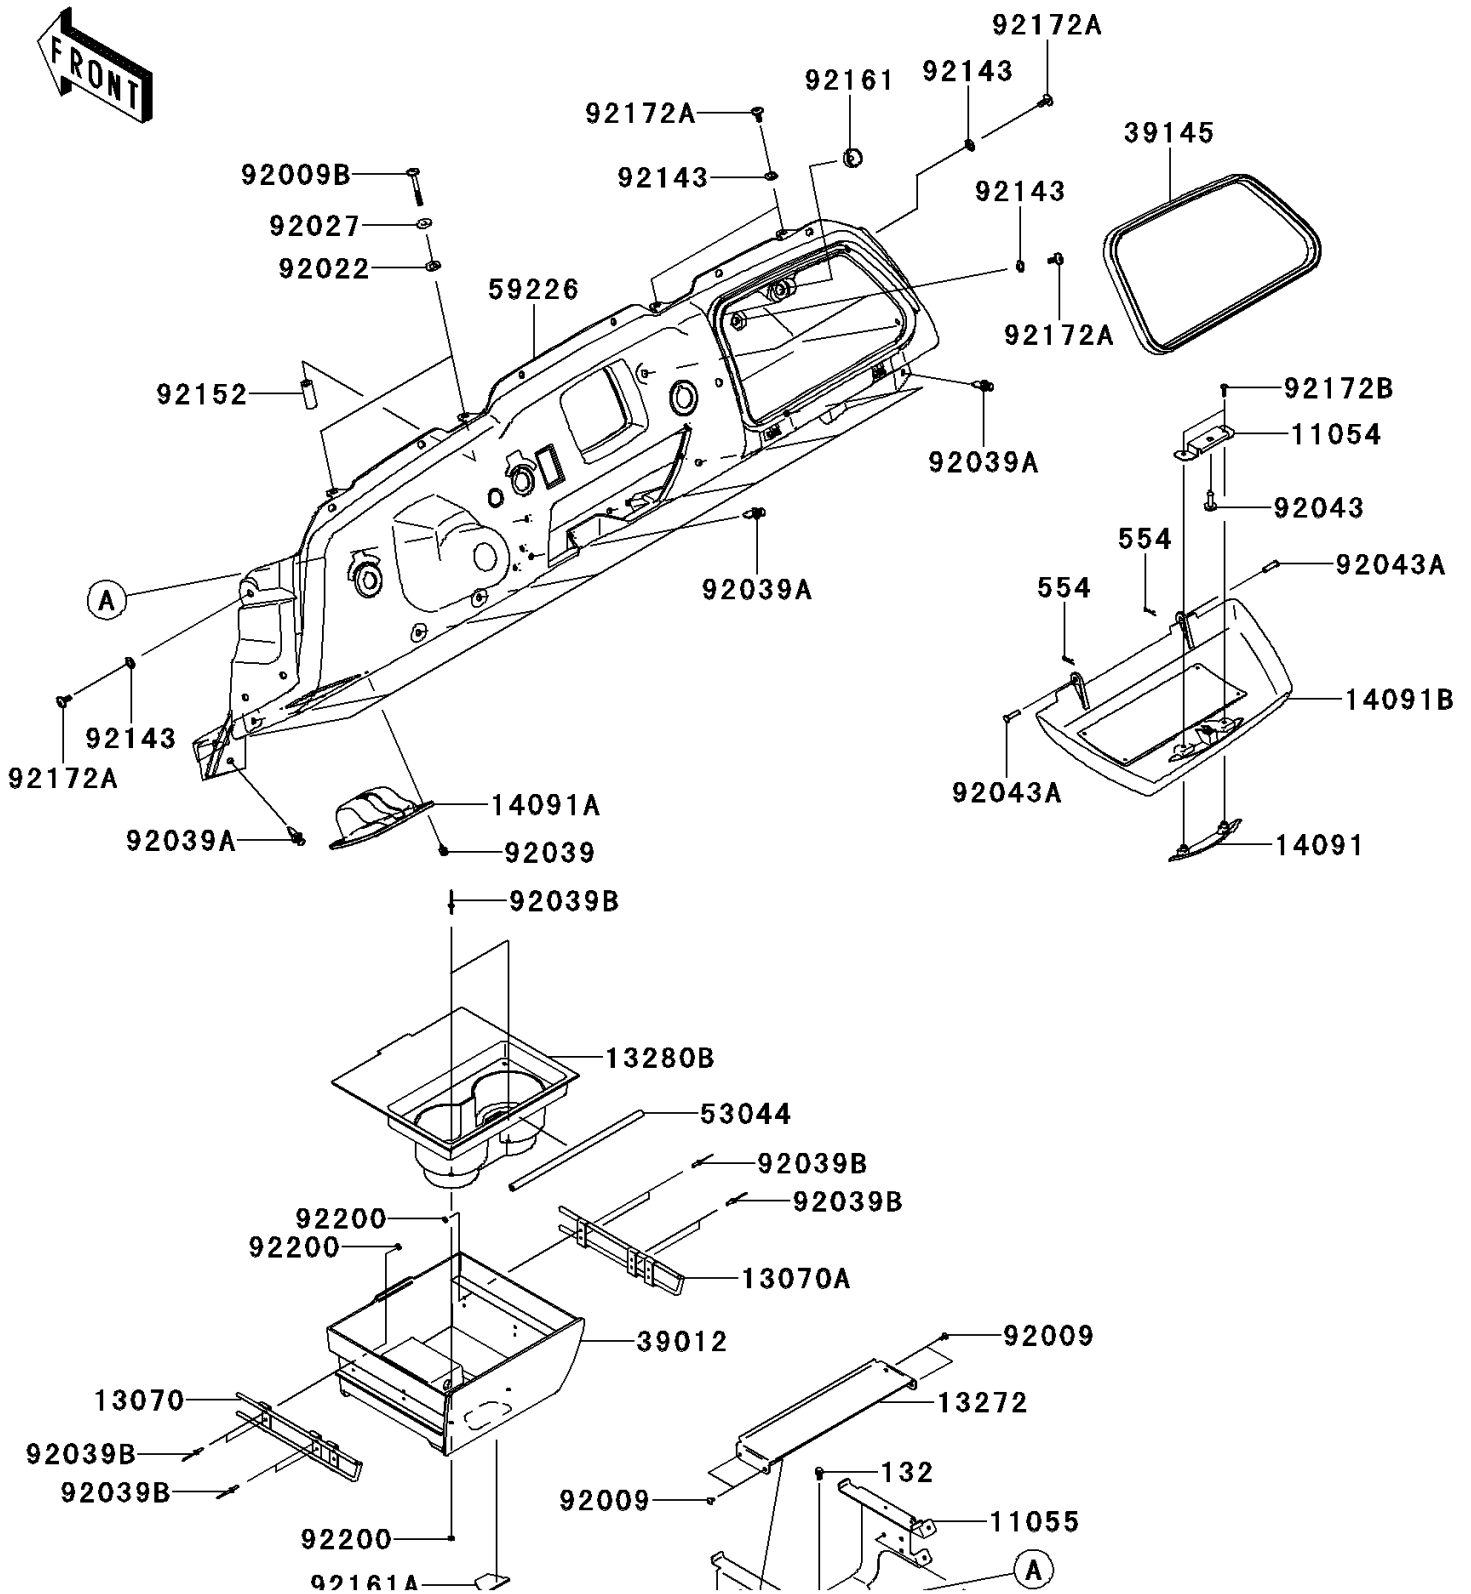

2013 Teryx® 750 FI 4x4 LE PARTS DIAGRAM

Front Box

F2135

2013 Teryx® 750 FI 4x4 LE PARTS LIST

Front Box

ITEM NAME	PART NUMBER	QUANTITY
BOLT-FLANGED-SMALL,6X10 (Ref # 132)	132BB0610	1
PIN-SNAP (Ref # 554)	554DA0600	1
BRACKET (Ref # 11054)	11054-1789	1
BRACKET,CUP HOLDER (Ref # 11055)	11055-0811	1
GUIDE,CUP HOLDER,LH (Ref # 13070)	13070-0098	1
GUIDE,CUP HOLDER,RH (Ref # 13070A)	13070-0099	1
PLATE,CUP HOLDER (Ref # 13272)	13272-0446	1
HOLDER,LWR (Ref # 13280)	13280-0210	1
HOLDER (Ref # 13280A)	13280-0289	1
HOLDER (Ref # 13280B)	13280-0296	1
COVER,STORAGE CAP,F.BLACK (Ref # 14091)	14091-0700-6Z	1
COVER,LH,F.BLACK (Ref # 14091A)	14091-0702-6Z	1
COVER,STORAGE,F.BLACK (Ref # 14091B)	14091-0985-6Z	1
CASE-STORAGE,F.BLACK (Ref # 39012)	39012-0024-6Z	1
TRIM-SEAL,L=940 (Ref # 39145)	39145-0029	1
TRIM,L=256.6 (Ref # 53044)	53044-0043	1
PANEL-CONTROL,F.BLACK (Ref # 59226)	59226-0019-6Z	1
SCREW,TAPPING,4X8 (Ref # 92009)	92009-1155	1
SCREW,TAPPING,4X12 (Ref # 92009A)	92009-1444	1
SCREW,6X56 (Ref # 92009B)	92009-1829	1
WASHER,10.5X20X1 (Ref # 92022)	92022-239	1
COLLAR,L=4.7 (Ref # 92027)	92027-1964	1
RIVET (Ref # 92039)	92039-0046	1
RIVET (Ref # 92039A)	92039-1229	1
RIVET (Ref # 92039B)	92039-1231	1
PIN (Ref # 92043)	92043-0138	1
PIN,6X23 (Ref # 92043A)	92043-0164	1
ROLLER (Ref # 92122)	92122-0024	1
COLLAR (Ref # 92143)	92143-1087	1

2013 Teryx® 750 FI 4x4 LE PARTS LIST

Front Box

ITEM NAME	PART NUMBER	QUANTITY
BOLT,FLANGED,6X13 (Ref # 92151)	92151-1703	1
COLLAR,7.95X15.88X40 (Ref # 92152)	92152-0777	1
DAMPER (Ref # 92161)	92161-0568	1
DAMPER,CUP HOLDER (Ref # 92161A)	92161-0653	1
SCREW,6X10 (Ref # 92172)	92172-0005	1
SCREW,6X16 (Ref # 92172A)	92172-0236	1
SCREW,TAPPING,4X16 (Ref # 92172B)	92172-0347	1
WASHER,3.5X8X1 (Ref # 92200)	92200-1251	1