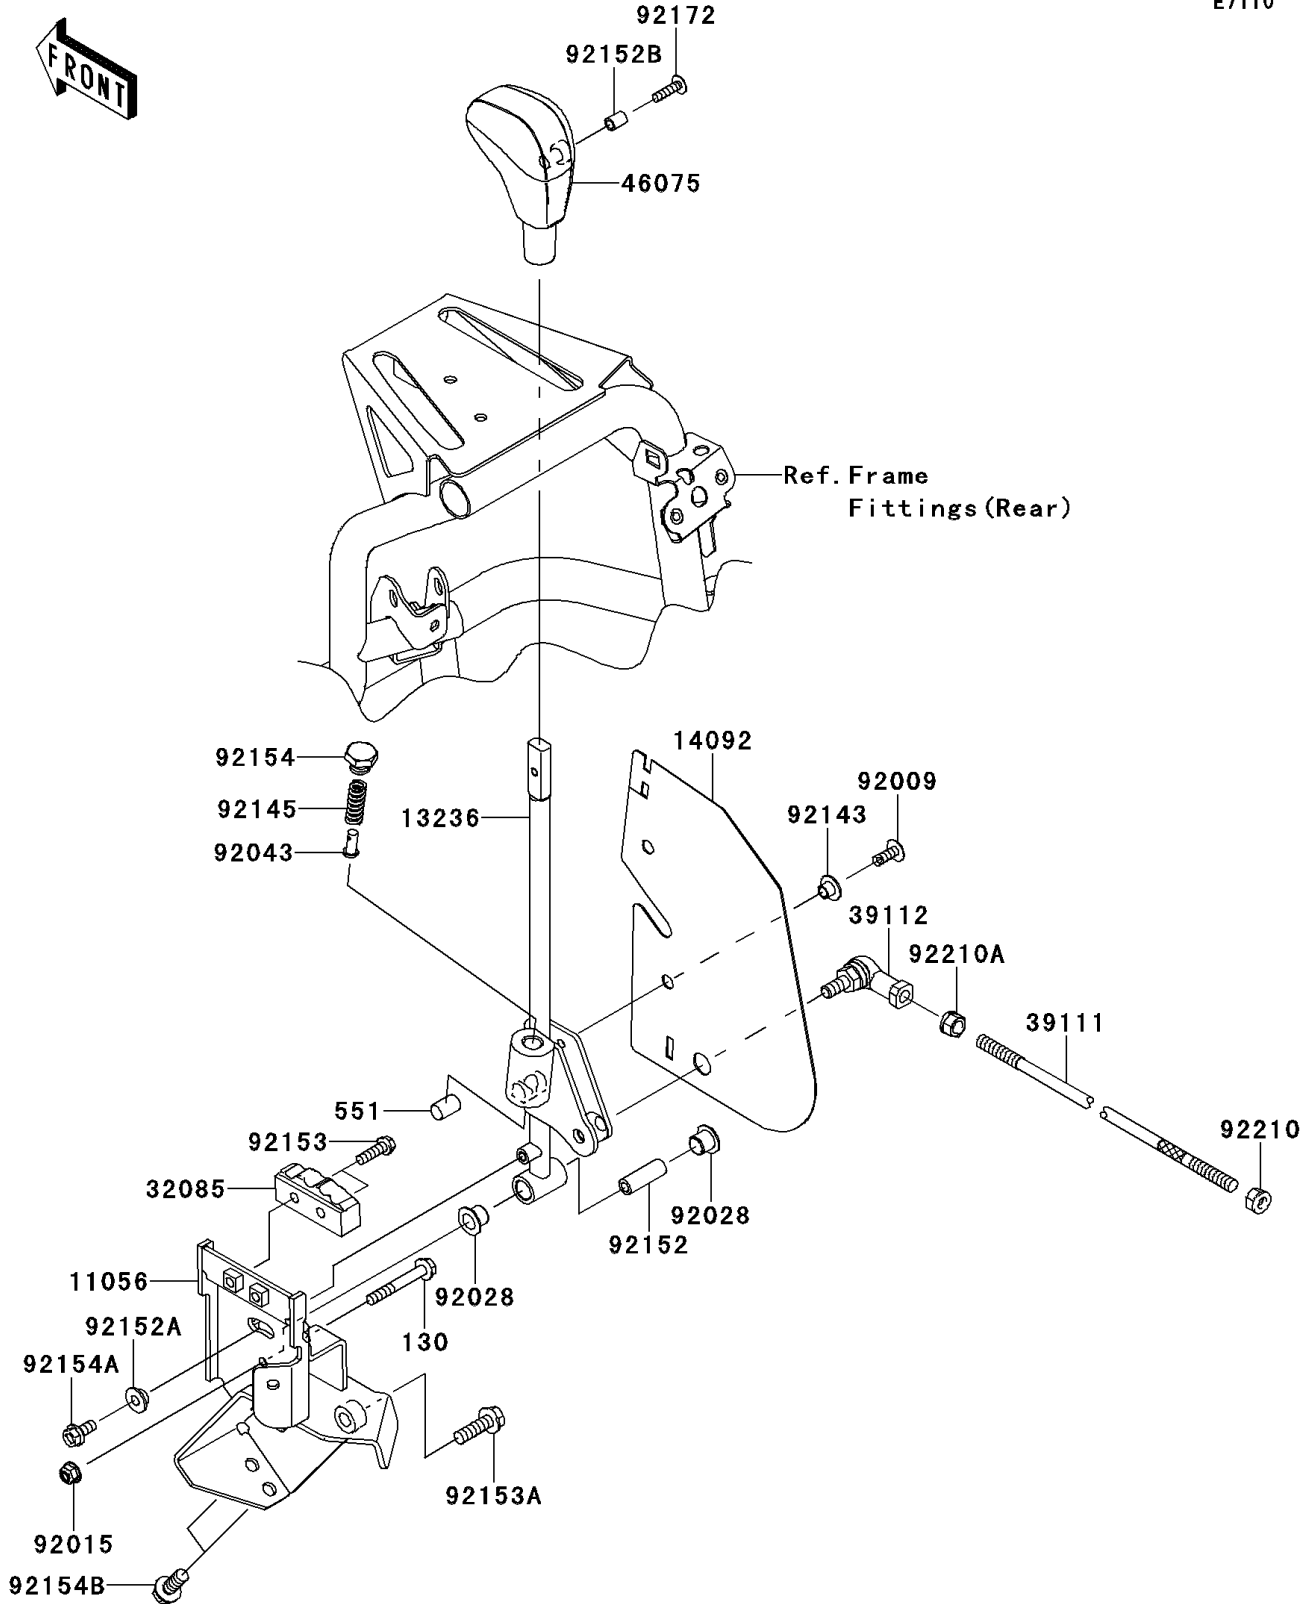

2013 Teryx® 750 FI 4x4 LE PARTS DIAGRAM

Control

E7110

2013 Teryx® 750 FI 4x4 LE PARTS LIST

Control

ITEM NAME	PART NUMBER	QUANTITY
BOLT-FLANGED,6X45 (Ref # 130)	130CA0645	1
PIN-DOWEL,10X16 (Ref # 551)	551R1016	1
BRACKET,SHIFT (Ref # 11056)	11056-2058	1
LEVER-COMP (Ref # 13236)	13236-0728	1
COVER,CONTROL LEVER (Ref # 14092)	14092-1045	1
STOPPER (Ref # 32085)	32085-0731	1
ROD-TIE (Ref # 39111)	39111-0040	1
RODEND-TIE (Ref # 39112)	39112-0014	1
GRIP (Ref # 46075)	46075-0569	1
SCREW,TAPPING,6X16 (Ref # 92009)	92009-1166	1
NUT,LOCK,FLANGED,6MM (Ref # 92015)	92015-1675	1
BUSHING (Ref # 92028)	92028-1507	1
PIN,6X11 (Ref # 92043)	92043-092	1
COLLAR (Ref # 92143)	92143-1057	1
SPRING (Ref # 92145)	92145-0940	1
COLLAR,6.2X10X30 (Ref # 92152)	92152-1518	1
COLLAR,6.15X10.15X6 (Ref # 92152A)	92152-1535	1
COLLAR,5.6X8X10.5 (Ref # 92152B)	92152-1545	1
BOLT,FLANGED-SMALL,6X20 (Ref # 92153)	92153-1114	1
BOLT,FLANGED,8X25 (Ref # 92153A)	92153-1768	1
BOLT,12X10 (Ref # 92154)	92154-0197	1
BOLT,FLANGED,6X14 (Ref # 92154A)	92154-0482	1
BOLT,FLANGED,8X20 (Ref # 92154B)	92154-0885	1
SCREW,5X20 (Ref # 92172)	92172-2081	1
NUT,8MM (Ref # 92210)	92210-1242	1
NUT,LH,THREAD 8MM (Ref # 92210A)	92210-1284	1