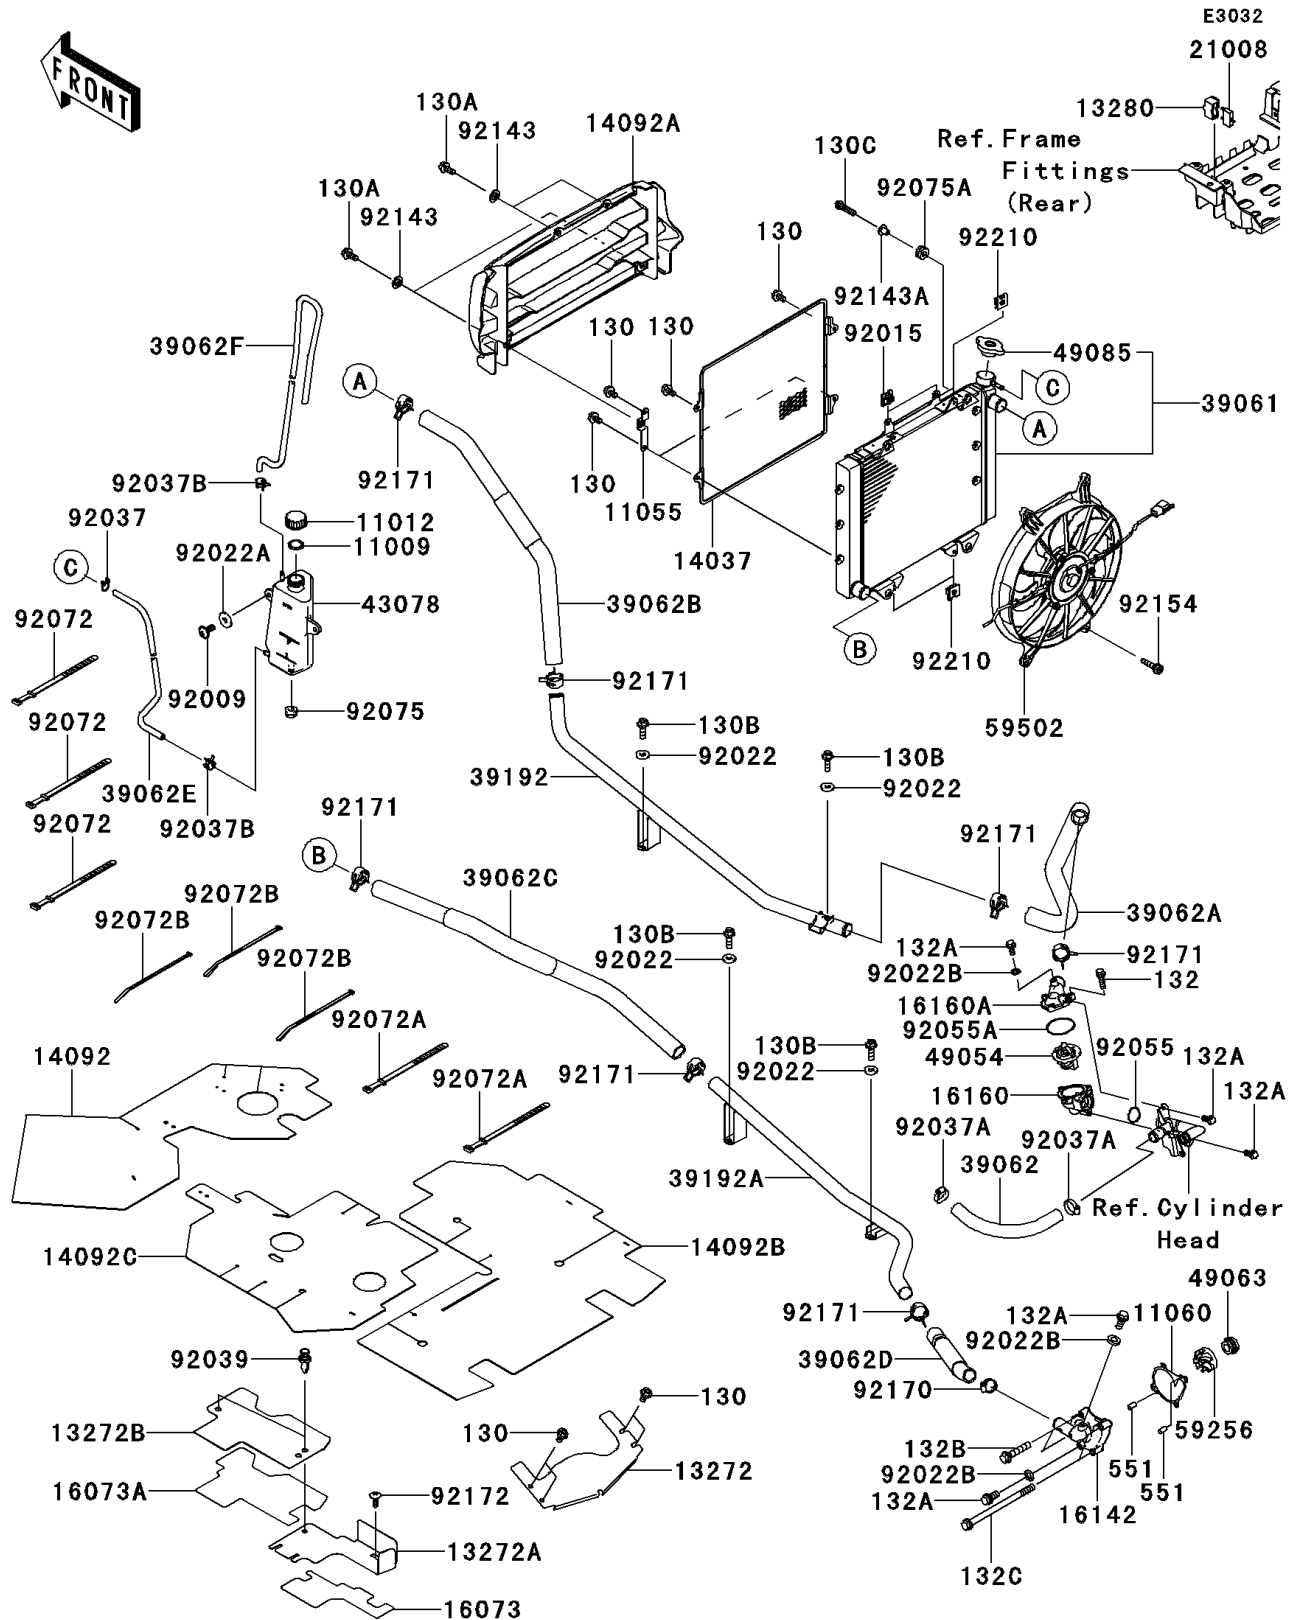

2013 Teryx® 750 FI 4x4 LE PARTS DIAGRAM

Radiator

2013 Teryx® 750 FI 4x4 LE PARTS LIST

Radiator

ITEM NAME	PART NUMBER	QUANTITY
GASKET,RESERVOIR TANK CAP (Ref # 11009)	11009-1145	1
CAP (Ref # 11012)	11012-1084	1
BRACKET,RAD. COVER (Ref # 11055)	11055-1953	1
GASKET,WATER PUMP (Ref # 11060)	11060-1964	1
PLATE (Ref # 13272)	13272-0729	1
PLATE (Ref # 13272A)	13272-1202	1
PLATE (Ref # 13272B)	13272-1220	1
HOLDER,BREAKER (Ref # 13280)	13280-0082	1
SCREEN (Ref # 14037)	14037-0104	1
COVER (Ref # 14092)	14092-0083	1
COVER,RADIATOR,F.BLACK (Ref # 14092A)	14092-0086-6Z	1
COVER (Ref # 14092B)	14092-0893	1
COVER (Ref # 14092C)	14092-1015	1
INSULATOR (Ref # 16073)	16073-0736	1
INSULATOR (Ref # 16073A)	16073-0737	1
COVER-PUMP,WATER (Ref # 16142)	16142-0002	1
BODY,THERMOSTAT,LWR (Ref # 16160)	16160-0189	1
BODY,THERMOSTAT,UPP (Ref # 16160A)	16160-0225	1
BREAKER,RAD. FAN,12A (Ref # 21008)	21008-0008	1
RADIATOR-ASSY (Ref # 39061)	39061-0180	1
HOSE-COOLING,FR HEAD-THERMO (Ref # 39062)	39062-0316	1
HOSE-COOLING,THERMO-RH PIPE (Ref # 39062A)	39062-0317	1
HOSE-COOLING,RH PIPE-RAD. (Ref # 39062B)	39062-0318	1
HOSE-COOLING,RAD.-LH PIPE (Ref # 39062C)	39062-0319	1
HOSE-COOLING,RAD.-W/P (Ref # 39062D)	39062-0320	1
HOSE-COOLING,5.5X10.5X400 (Ref # 39062E)	39062-0324	1
HOSE-COOLING,5.5X10.5X1310 (Ref # 39062F)	39062-0608	1
PIPE-WATER,RH (Ref # 39192)	39192-0121	1
PIPE-WATER,LH (Ref # 39192A)	39192-0122	1