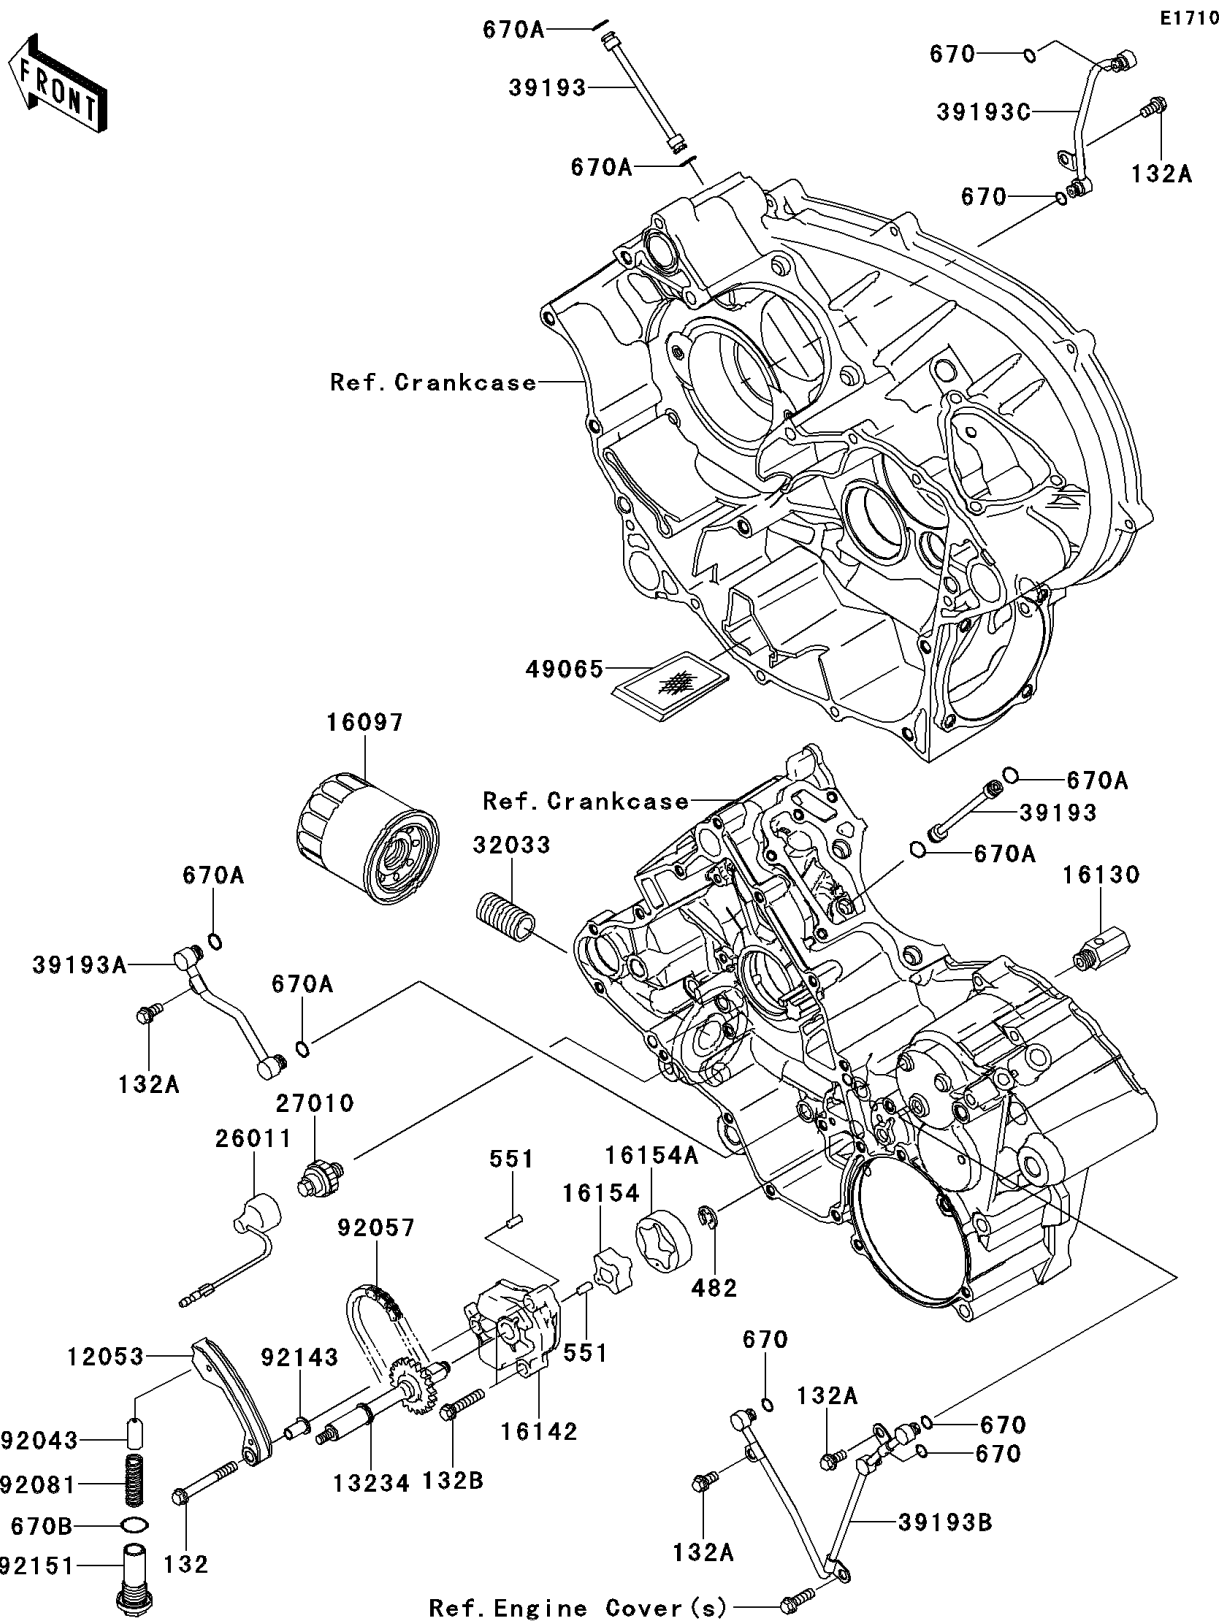

2013 Teryx® 750 FI 4x4 LE PARTS DIAGRAM

Oil Pump/Oil Filter

2013 Teryx® 750 FI 4x4 LE PARTS LIST

Oil Pump/Oil Filter

ITEM NAME	PART NUMBER	QUANTITY
BOLT-FLANGED-SMALL,6X50 (Ref # 132)	132BB0650	1
BOLT-FLANGED-SMALL,6X12 (Ref # 132A)	132BD0612	1
BOLT-FLANGED-SMALL,6X30 (Ref # 132B)	132BD0630	1
CIRCLIP-TYPE-E,6MM (Ref # 482)	482J6000	1
PIN-DOWEL,4X8 (Ref # 551)	551A0408	1
O RING (Ref # 670)	670D1505	1
O RING,7MM (Ref # 670A)	670D1507	1
O RING,16MM (Ref # 670B)	670D2016	1
GUIDE-CHAIN,SLACK (Ref # 12053)	12053-1440	1
SHAFT-COMP,OIL PUMP (Ref # 13234)	13234-1112	1
FILTER-ASSY-OIL (Ref # 16097)	16097-0003	1
VALVE-ASSY-RELIEF (Ref # 16130)	16130-1058	1
COVER-PUMP (Ref # 16142)	16142-1162	1
ROTOR-PUMP,INNER (Ref # 16154)	16154-2059	1
ROTOR-PUMP,OUTER (Ref # 16154A)	16154-2060	1
WIRE-LEAD (Ref # 26011)	26011-1755	1
SWITCH,OIL PRESSURE (Ref # 27010)	27010-1313	1
PIPE,OIL FILTER (Ref # 32033)	32033-1535	1
PIPE-OIL,CRANKCASE-HEAD (Ref # 39193)	39193-0015	1
PIPE-OIL,CRANKSHAFT (Ref # 39193A)	39193-1052	1
PIPE-OIL,CRANKCASE,LH (Ref # 39193B)	39193-1053	1
PIPE-OIL,CRANKCASE,RH (Ref # 39193C)	39193-1054	1
FILTER-OIL (Ref # 49065)	49065-1086	1
PIN (Ref # 92043)	92043-076	1
CHAIN,DID SCR-0409 SV (Ref # 92057)	92057-0188	1
SPRING (Ref # 92081)	92081-112	1
COLLAR (Ref # 92143)	92143-1857	1
BOLT,16X41 (Ref # 92151)	92151-1781	1