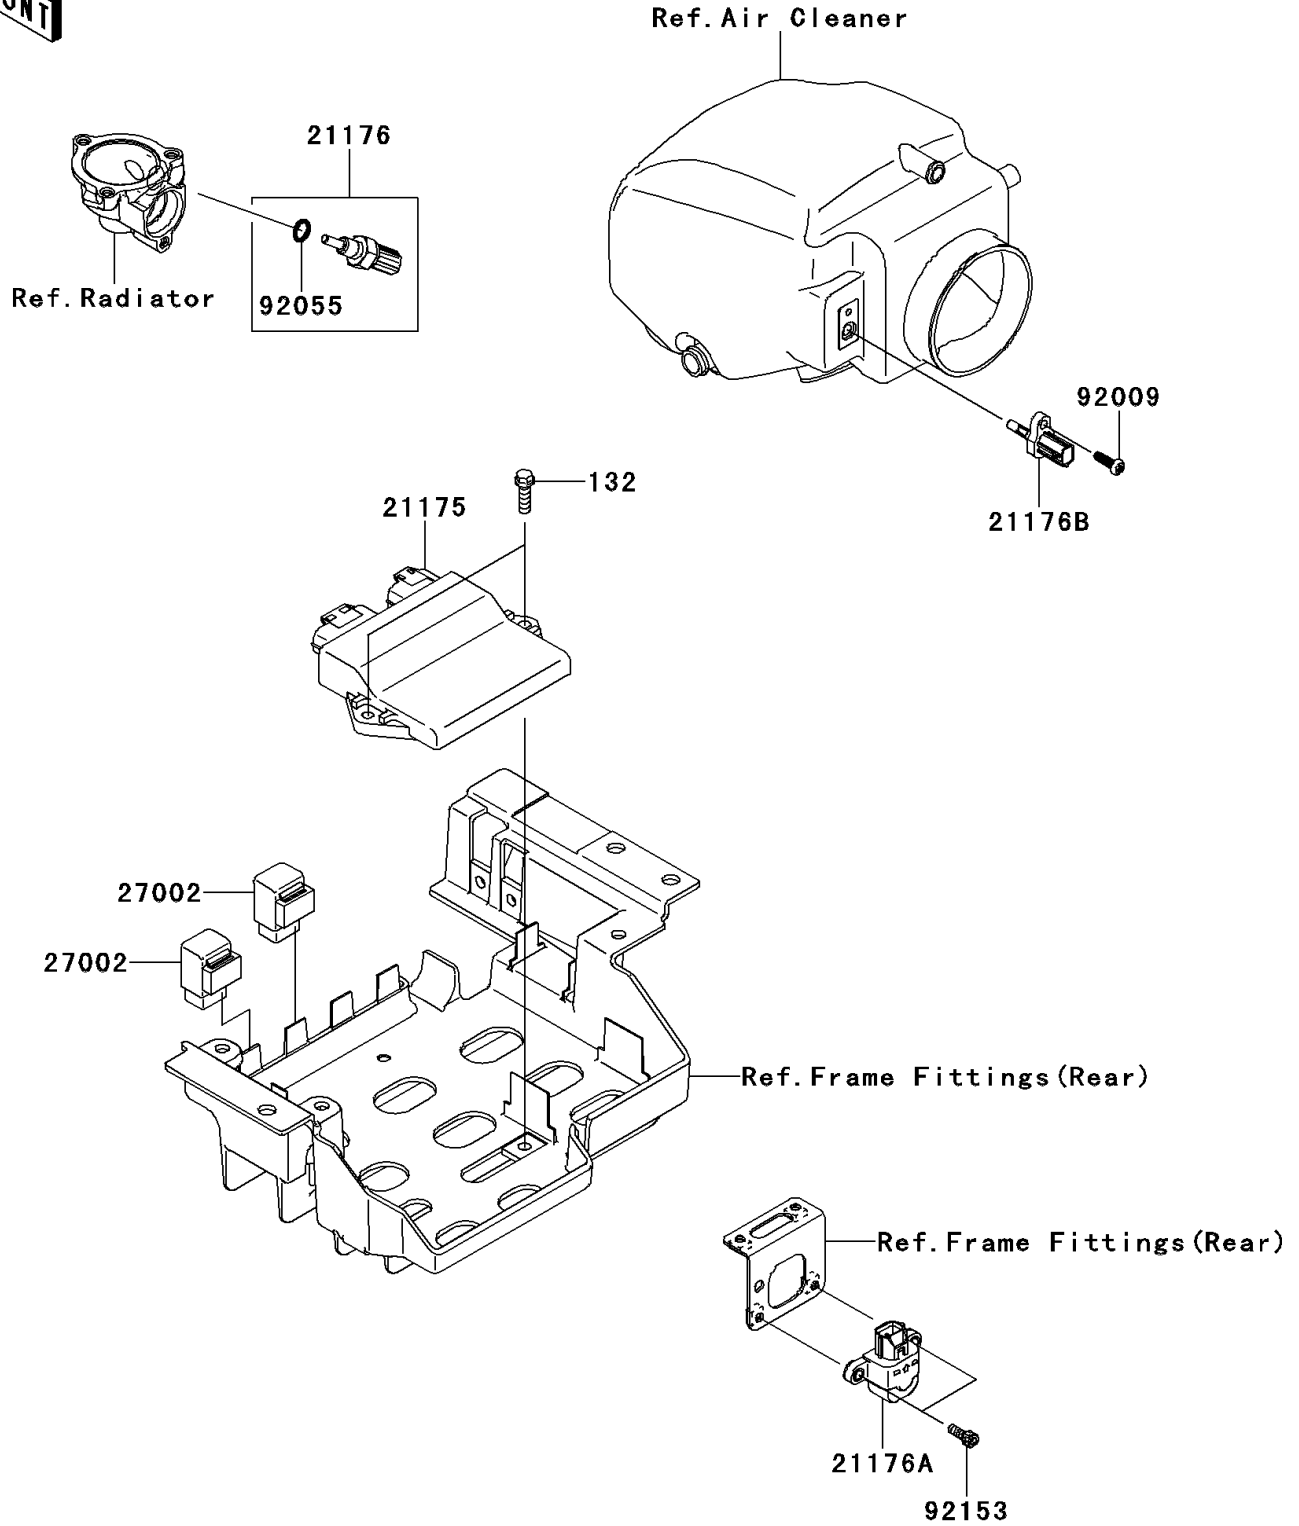

## 2013 Teryx® 750 FI 4x4 LE PARTS DIAGRAM

Fuel Injection

E1530

## 2013 Teryx® 750 FI 4x4 LE PARTS LIST

Fuel Injection

ITEM NAME	PART NUMBER	QUANTITY
BOLT-FLANGED-SMALL,6X20 (Ref # 132)	132BD0620	1
CONTROL UNIT-ELECTRONIC (Ref # 21175)	21175-0760	1
SENSOR,WATER TEMP (Ref # 21176)	21176-0009	1
SENSOR,VEHICLE-DOWN (Ref # 21176A)	21176-0026	1
SENSOR,AIR TEMPERATURE (Ref # 21176B)	21176-0048	1
RELAY-ASSY (Ref # 27002)	27002-1062	1
SCREW,TAPPING,5X16 (Ref # 92009)	92009-1984	1
RING-O,9.5X1.9 (Ref # 92055)	92055-0016	1
BOLT,SOCKET,5X14 (Ref # 92153)	92153-1286	1