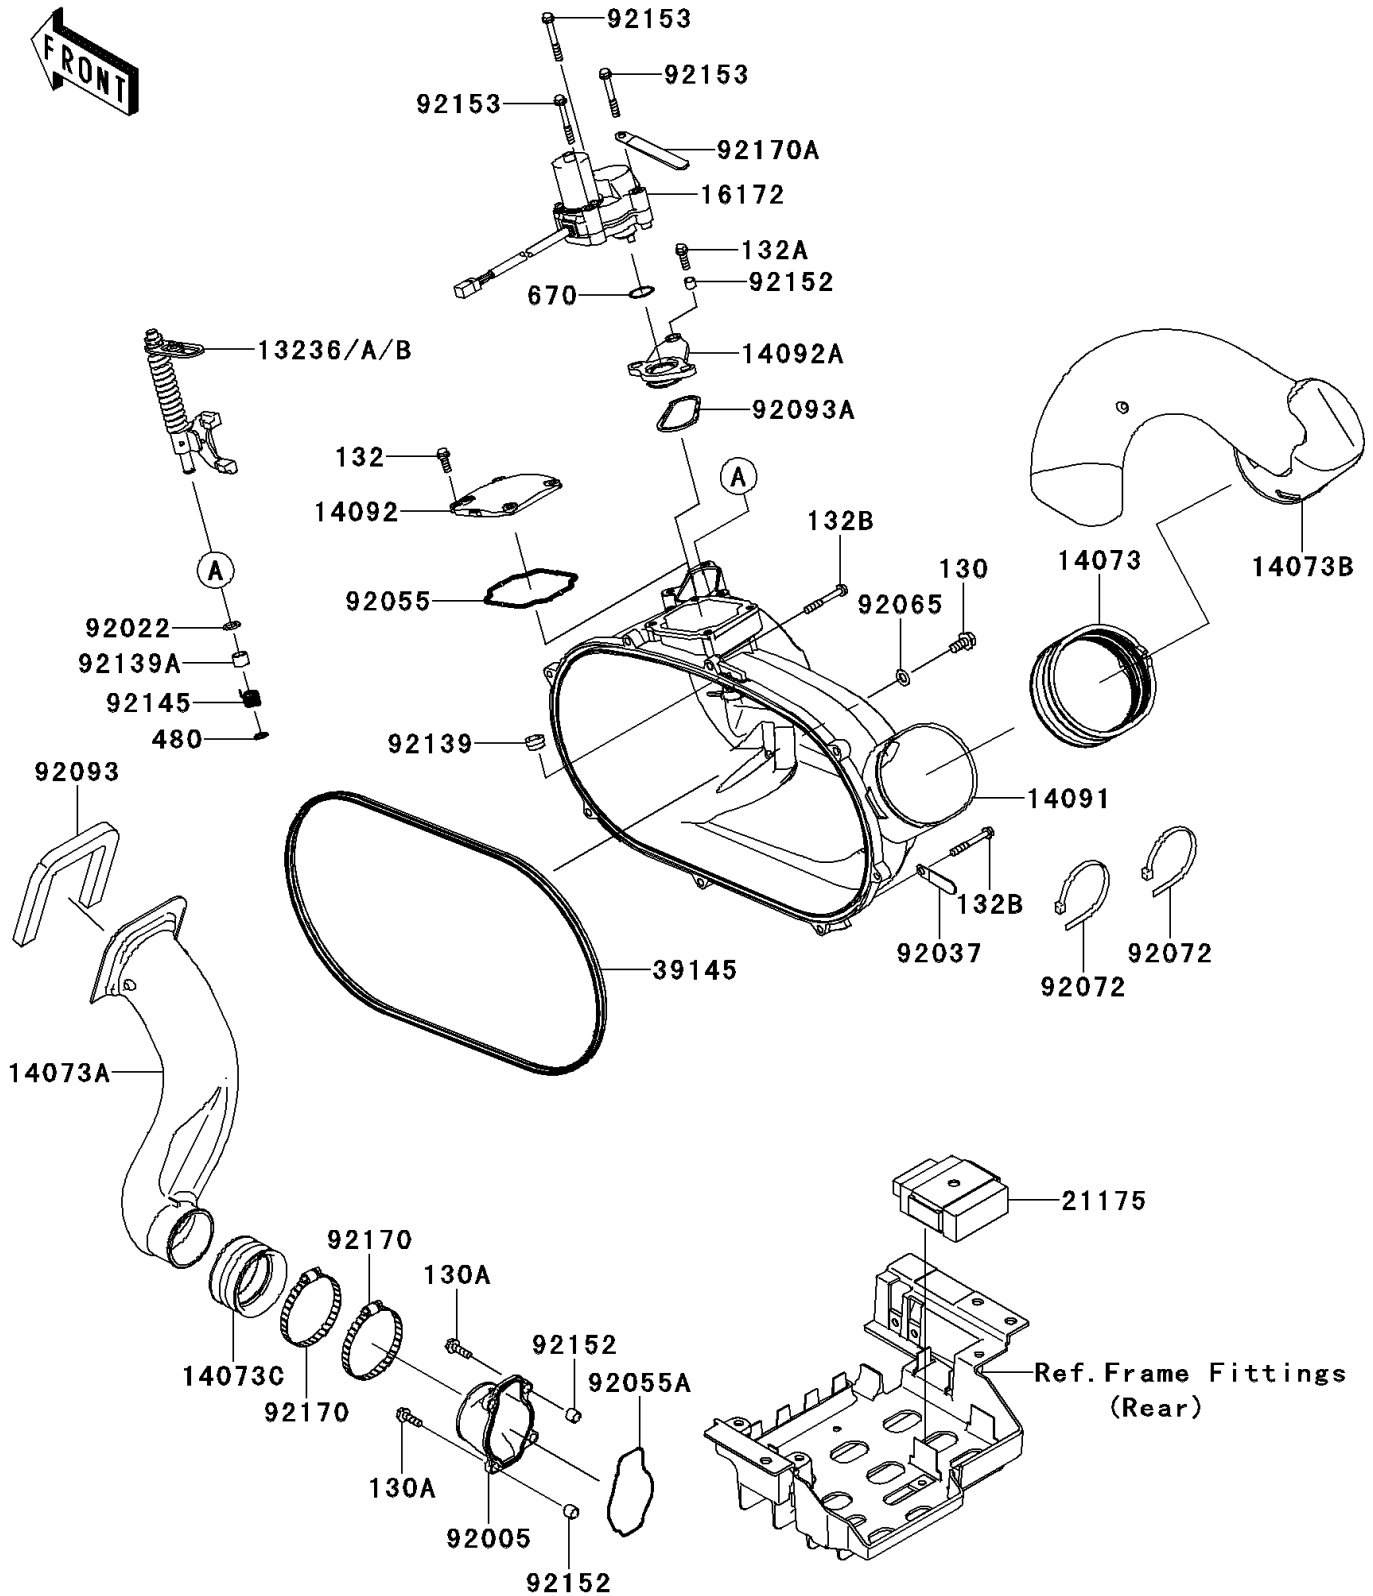

2013 Teryx® 750 FI 4x4 LE PARTS DIAGRAM

Converter Cover

E1393

2013 Teryx® 750 FI 4x4 LE PARTS LIST

Converter Cover

ITEM NAME	PART NUMBER	QUANTITY
BOLT-FLANGED,8X16 (Ref # 130)	130BA0816	1
BOLT-FLANGED,6X20 (Ref # 130A)	130CD0620	1
BOLT-FLANGED-SMALL,6X18 (Ref # 132)	132BA0618	1
BOLT-FLANGED-SMALL,6X20 (Ref # 132A)	132BA0620	1
BOLT-FLANGED-SMALL,6X45 (Ref # 132B)	132BA0645	1
CIRCLIP-TYPE-C,10MM (Ref # 480)	480J1000	1
O RING (Ref # 670)	670D3022	1
LEVER-COMP,YELLOW (Ref # 13236)	13236-0123	1
LEVER-COMP,GREEN (Ref # 13236A)	13236-0124	1
LEVER-COMP,PAINT LESS (Ref # 13236B)	13236-0125	1
DUCT,EXHAUST JOINT (Ref # 14073)	14073-0136	1
DUCT,INTAKE (Ref # 14073A)	14073-0259	1
DUCT,EXHAUST (Ref # 14073B)	14073-0260	1
DUCT,JOINT (Ref # 14073C)	14073-1775	1
COVER,CVT (Ref # 14091)	14091-0671	1
COVER,ACCESS (Ref # 14092)	14092-0066	1
COVER,ACTUATOR (Ref # 14092A)	14092-0796	1
ACTUATOR (Ref # 16172)	16172-0019	1
CONTROL UNIT-ELECTRONIC (Ref # 21175)	21175-0151	1
TRIM-SEAL (Ref # 39145)	39145-0703	1
FITTING (Ref # 92005)	92005-0718	1
WASHER,10.2X16X1 (Ref # 92022)	92022-1829	1
CLAMP,L=45 (Ref # 92037)	92037-1539	1
RING-O (Ref # 92055)	92055-0120	1
RING-O (Ref # 92055A)	92055-1630	1
GASKET (Ref # 92065)	92065-023	1
BAND,L=460 (Ref # 92072)	92072-0073	1
SEAL,INTAKE DUCT (Ref # 92093)	92093-0150	1
SEAL (Ref # 92093A)	92093-1548	1

2013 Teryx® 750 FI 4x4 LE PARTS LIST

Converter Cover

ITEM NAME	PART NUMBER	QUANTITY
BUSHING,10X14X11 (Ref # 92139)	92139-0214	1
BUSHING,10X13X11.9 (Ref # 92139A)	92139-0254	1
SPRING,RETURN (Ref # 92145)	92145-0443	1
COLLAR (Ref # 92152)	92152-1332	1
BOLT,6X47 (Ref # 92153)	92153-0678	1
CLAMP (Ref # 92170)	92170-1764	1
CLAMP (Ref # 92170A)	92170-1925	1