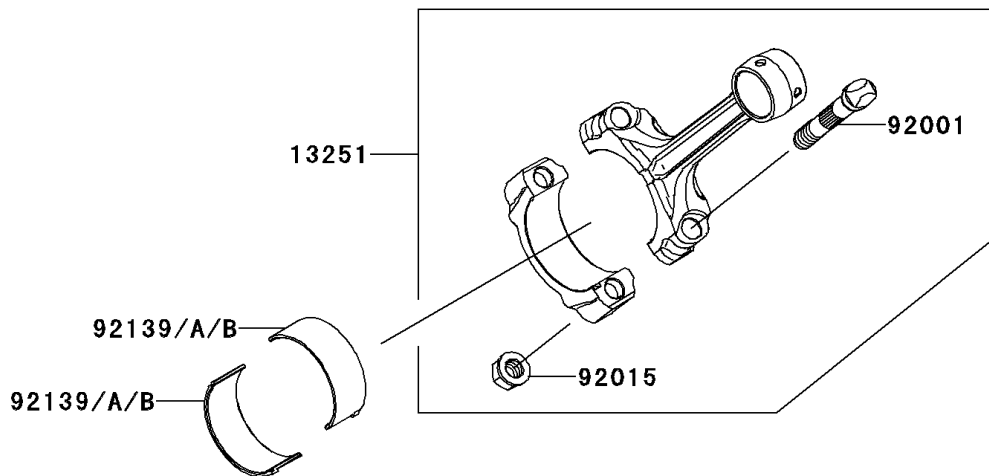

## 2013 Teryx® 750 FI 4x4 LE PARTS DIAGRAM

Crankshaft

E1321

## 2013 Teryx® 750 FI 4x4 LE PARTS LIST

Crankshaft

ITEM NAME	PART NUMBER	QUANTITY
CRANKSHAFT-COMP (Ref # 13031)	13031-0718	1
ROD-ASSY-CONNECTING (Ref # 13251)	13251-0709	1
BOLT,CONNECTING ROD (Ref # 92001)	92001-1980	1
NUT,FLANGED,8MM (Ref # 92015)	92015-1311	1
BUSHING,CONNECTING ROD,GREEN (Ref # 92139)	92139-0764	1
BUSHING,CONNECTING ROD,YELLOW (Ref # 92139A)	92139-0765	1
BUSHING,CONNECTING ROD,BROWN (Ref # 92139B)	92139-0766	1