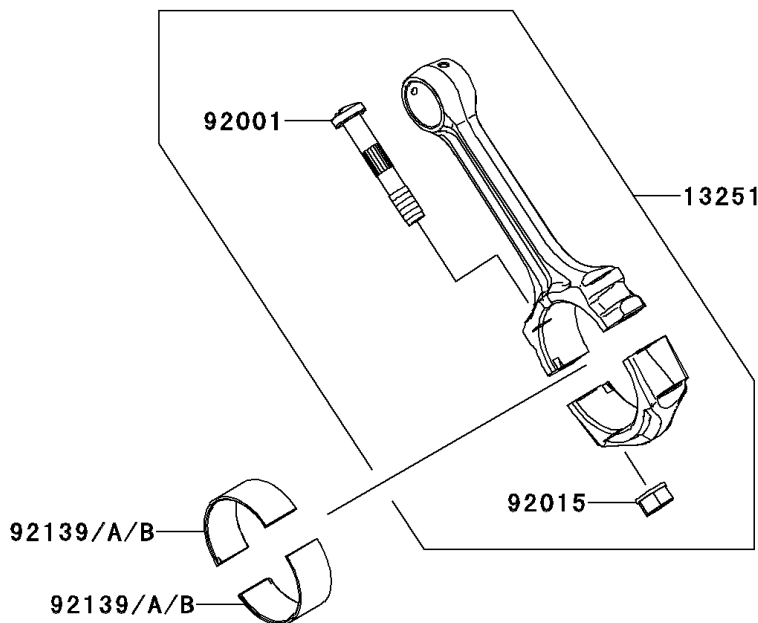

## 2013 Teryx® 750 FI 4x4 LE PARTS DIAGRAM

Crankshaft

E1321

## 2013 Teryx® 750 FI 4x4 LE PARTS LIST

Crankshaft

ITEM NAME	PART NUMBER	QUANTITY
CRANKSHAFT-COMP (Ref # 13031)	13031-0718	1
ROD-ASSY-CONNECTING (Ref # 13251)	13251-0709	1
BOLT,CONNECTING ROD (Ref # 92001)	92001-1980	1
NUT,FLANGED,8MM (Ref # 92015)	92015-1311	1
BUSHING,CONNECTING ROD,GREEN (Ref # 92139)	92139-0764	1
BUSHING,CONNECTING ROD,YELLOW (Ref # 92139A)	92139-0765	1
BUSHING,CONNECTING ROD,BROWN (Ref # 92139B)	92139-0766	1