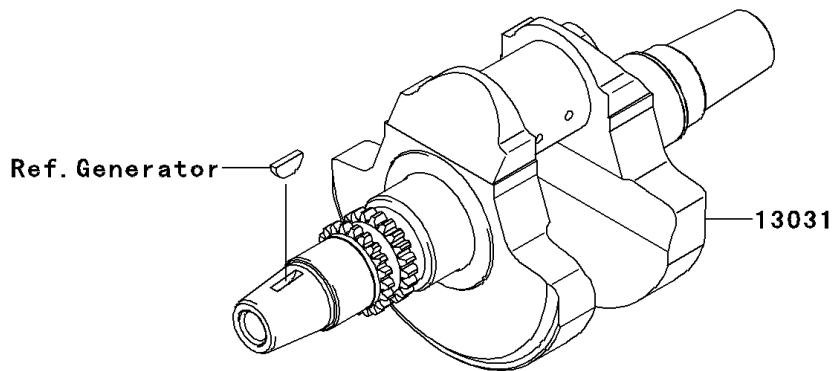

## 2013 Teryx® 750 FI 4x4 LE PARTS DIAGRAM

Crankshaft

E1321

## 2013 Teryx® 750 FI 4x4 LE PARTS LIST

Crankshaft

ITEM NAME	PART NUMBER	QUANTITY
CRANKSHAFT-COMP (Ref # 13031)	13031-0718	1
ROD-ASSY-CONNECTING (Ref # 13251)	13251-0709	1
BOLT,CONNECTING ROD (Ref # 92001)	92001-1980	1
NUT,FLANGED,8MM (Ref # 92015)	92015-1311	1
BUSHING,CONNECTING ROD,GREEN (Ref # 92139)	92139-0764	1
BUSHING,CONNECTING ROD,YELLOW (Ref # 92139A)	92139-0765	1
BUSHING,CONNECTING ROD,BROWN (Ref # 92139B)	92139-0766	1