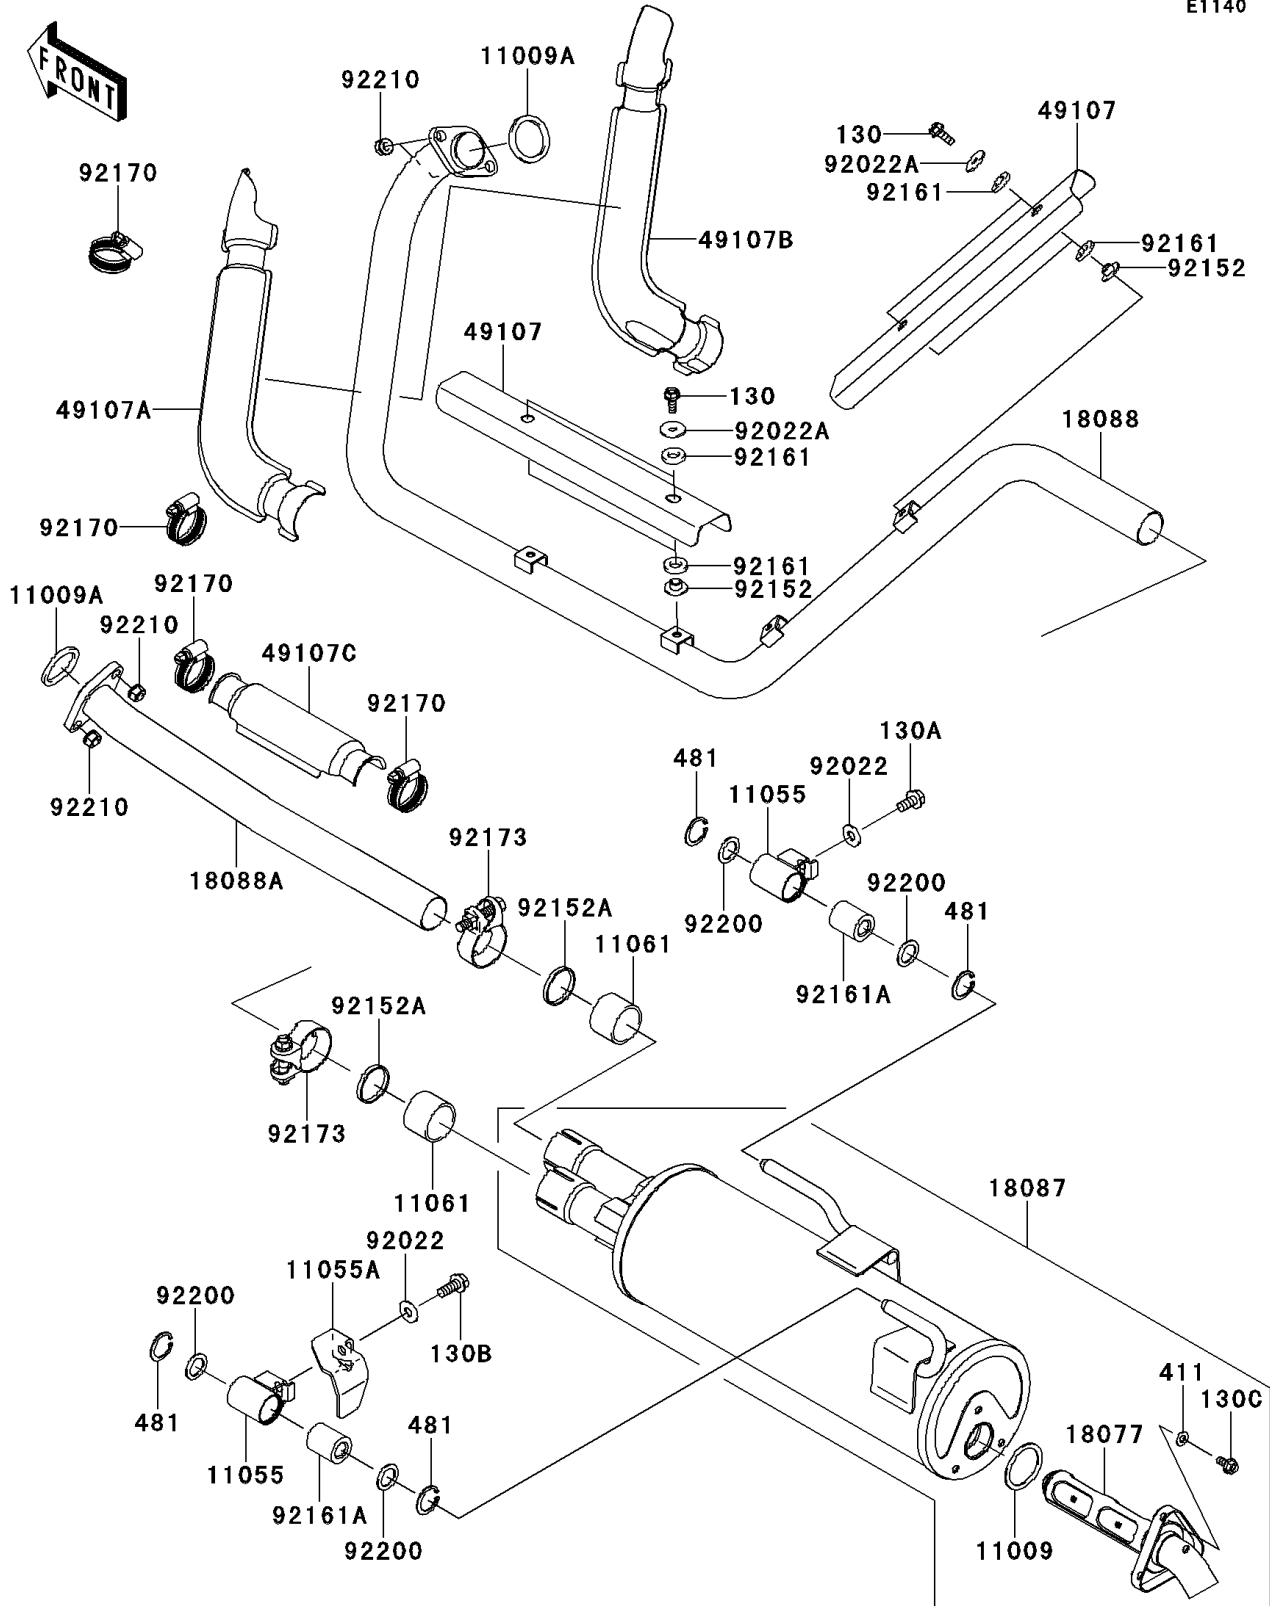

## 2013 Teryx® 750 FI 4x4 LE PARTS DIAGRAM

Muffler(s)

E1140

## 2013 Teryx® 750 FI 4x4 LE PARTS LIST

Muffler(s)

ITEM NAME	PART NUMBER	QUANTITY
BOLT-FLANGED,6X16 (Ref # 130)	130BD0616	1
BOLT-FLANGED,8X16 (Ref # 130A)	130CB0816	1
BOLT-FLANGED,8X20 (Ref # 130B)	130CB0820	1
BOLT-FLANGED,6X12 (Ref # 130C)	130CD0612	1
WASHER-PLAIN,6MM (Ref # 411)	411S0600	1
CIRCLIP-TYPE-C,25MM (Ref # 481)	481J2500	1
GASKET,EXHAUST PIPE HOLDER (Ref # 11009)	11009-1856	1
GASKET,EXHAUST HOLDER (Ref # 11009A)	11009-1894	1
BRACKET (Ref # 11055)	11055-0825	1
BRACKET (Ref # 11055A)	11055-1374	1
GASKET,MUFFLER CONNECTING (Ref # 11061)	11061-0360	1
ARRESTER-SPARK (Ref # 18077)	18077-0027	1
MUFFLER (Ref # 18087)	18087-0205	1
PIPE-EXHAUST,FR (Ref # 18088)	18088-0490	1
PIPE-EXHAUST,RR (Ref # 18088A)	18088-0806	1
COVER-EXHAUST PIPE,MIDDLE (Ref # 49107)	49107-0118	1
COVER-EXHAUST PIPE,FR,LH (Ref # 49107A)	49107-0147	1
COVER-EXHAUST PIPE,FR,RH (Ref # 49107B)	49107-0148	1
COVER-EXHAUST PIPE,RR (Ref # 49107C)	49107-0149	1
WASHER,8.5X20X1.6,BLACK (Ref # 92022)	92022-1317	1
WASHER,6.5X22X1.6 (Ref # 92022A)	92022-237	1
COLLAR (Ref # 92152)	92152-0423	1
COLLAR (Ref # 92152A)	92152-0741	1
DAMPER (Ref # 92161)	92161-0319	1
DAMPER (Ref # 92161A)	92161-0594	1
CLAMP (Ref # 92170)	92170-1036	1
CLAMP,39.5MM (Ref # 92173)	92173-0009	1
WASHER,17X24.5X1.2 (Ref # 92200)	92200-0421	1
NUT,8MM (Ref # 92210)	92210-1242	1