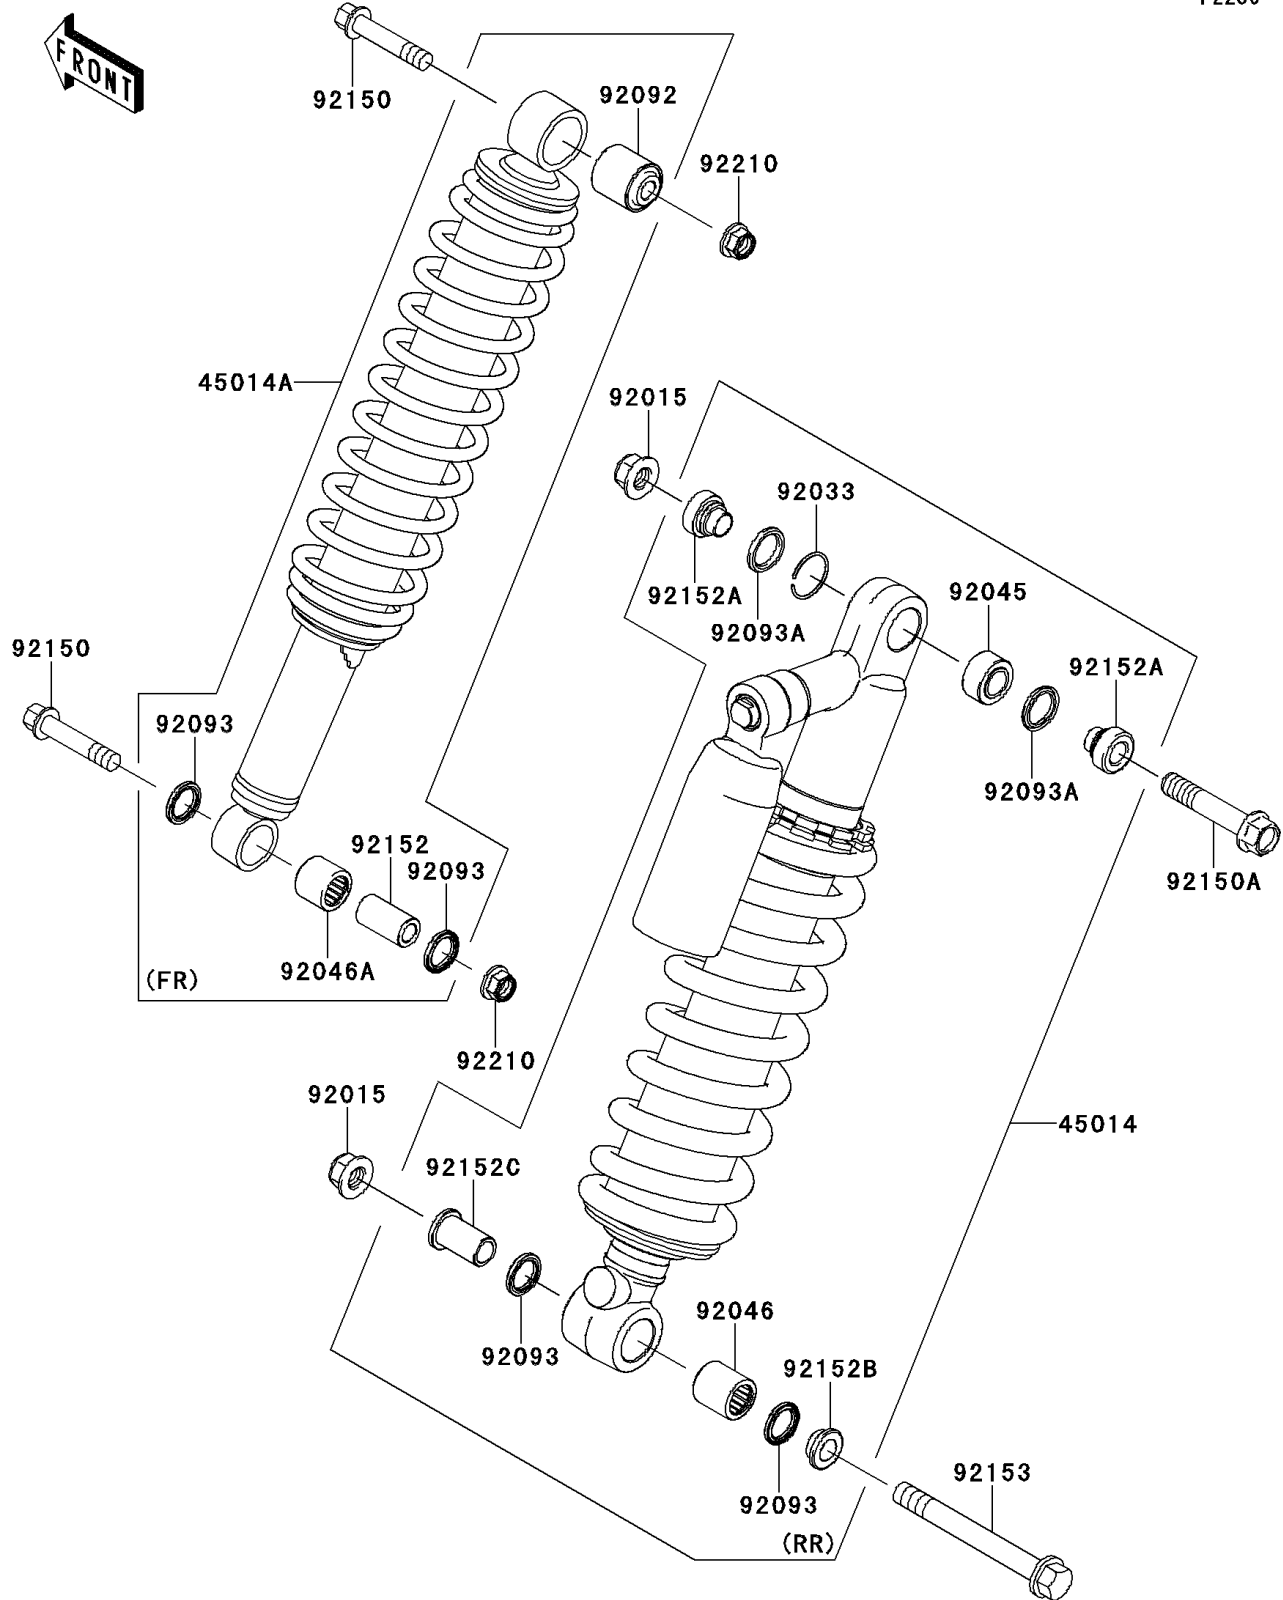

## 2013 Teryx® 750 FI 4x4 LE PARTS DIAGRAM

Shock Absorber(s)

F2280

## 2013 Teryx® 750 FI 4x4 LE PARTS LIST

Shock Absorber(s)

ITEM NAME	PART NUMBER	QUANTITY
SHOCKABSORBER,RR,BLACK (Ref # 45014)	45014-0262-17D	1
SHOCKABSORBER,FR,BLACK (Ref # 45014A)	45014-0363-17D	1
NUT,LOCK,FLANGED,12MM (Ref # 92015)	92015-1433	1
RING-SNAP (Ref # 92033)	92033-0054	1
BEARING-BALL (Ref # 92045)	92045-0120	1
BEARING-NEEDLE (Ref # 92046)	92046-0031	1
BEARING-NEEDLE (Ref # 92046A)	92046-0032	1
BUSHING-RUBBER (Ref # 92092)	92092-0014	1
SEAL (Ref # 92093)	92093-0124	1
SEAL (Ref # 92093A)	92093-0125	1
BOLT,FLANGED,10X50 (Ref # 92150)	92150-1125	1
BOLT,FLANGED,12X63 (Ref # 92150A)	92150-1258	1
COLLAR (Ref # 92152)	92152-0635	1
COLLAR (Ref # 92152A)	92152-0637	1
COLLAR (Ref # 92152B)	92152-0681	1
COLLAR (Ref # 92152C)	92152-0682	1
BOLT,FRANGED,12X108 (Ref # 92153)	92153-1741	1
NUT,LOCK,FLANGED,10MM (Ref # 92210)	92210-1080	1