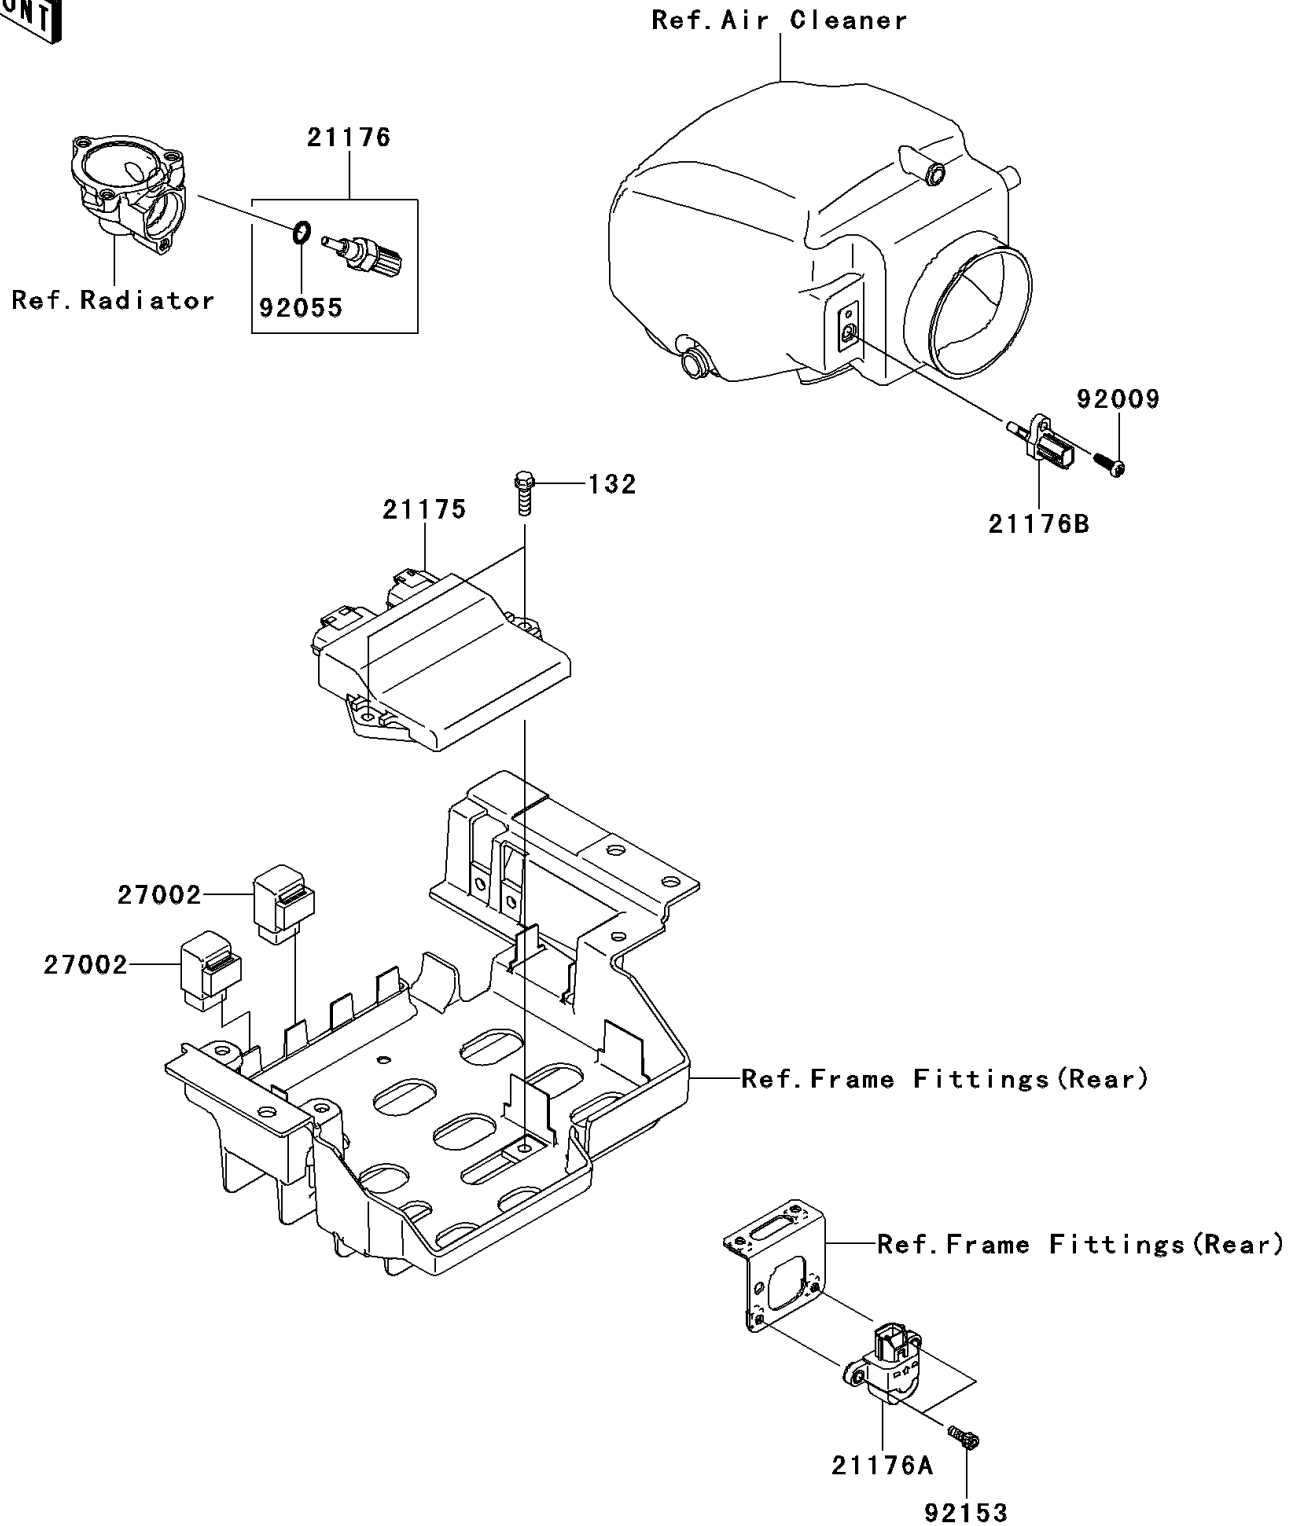

## 2013 Teryx® 750 FI 4x4 LE PARTS DIAGRAM

Fuel Injection

E1530

## 2013 Teryx® 750 FI 4x4 LE PARTS LIST

Fuel Injection

ITEM NAME	PART NUMBER	QUANTITY
BOLT-FLANGED-SMALL,6X20 (Ref # 132)	132BD0620	1
CONTROL UNIT-ELECTRONIC (Ref # 21175)	21175-0760	1
SENSOR,WATER TEMP (Ref # 21176)	21176-0009	1
SENSOR,VEHICLE-DOWN (Ref # 21176A)	21176-0026	1
SENSOR,AIR TEMPERATURE (Ref # 21176B)	21176-0048	1
RELAY-ASSY (Ref # 27002)	27002-1062	1
SCREW,TAPPING,5X16 (Ref # 92009)	92009-1984	1
RING-O,9.5X1.9 (Ref # 92055)	92055-0016	1
BOLT,SOCKET,5X14 (Ref # 92153)	92153-1286	1