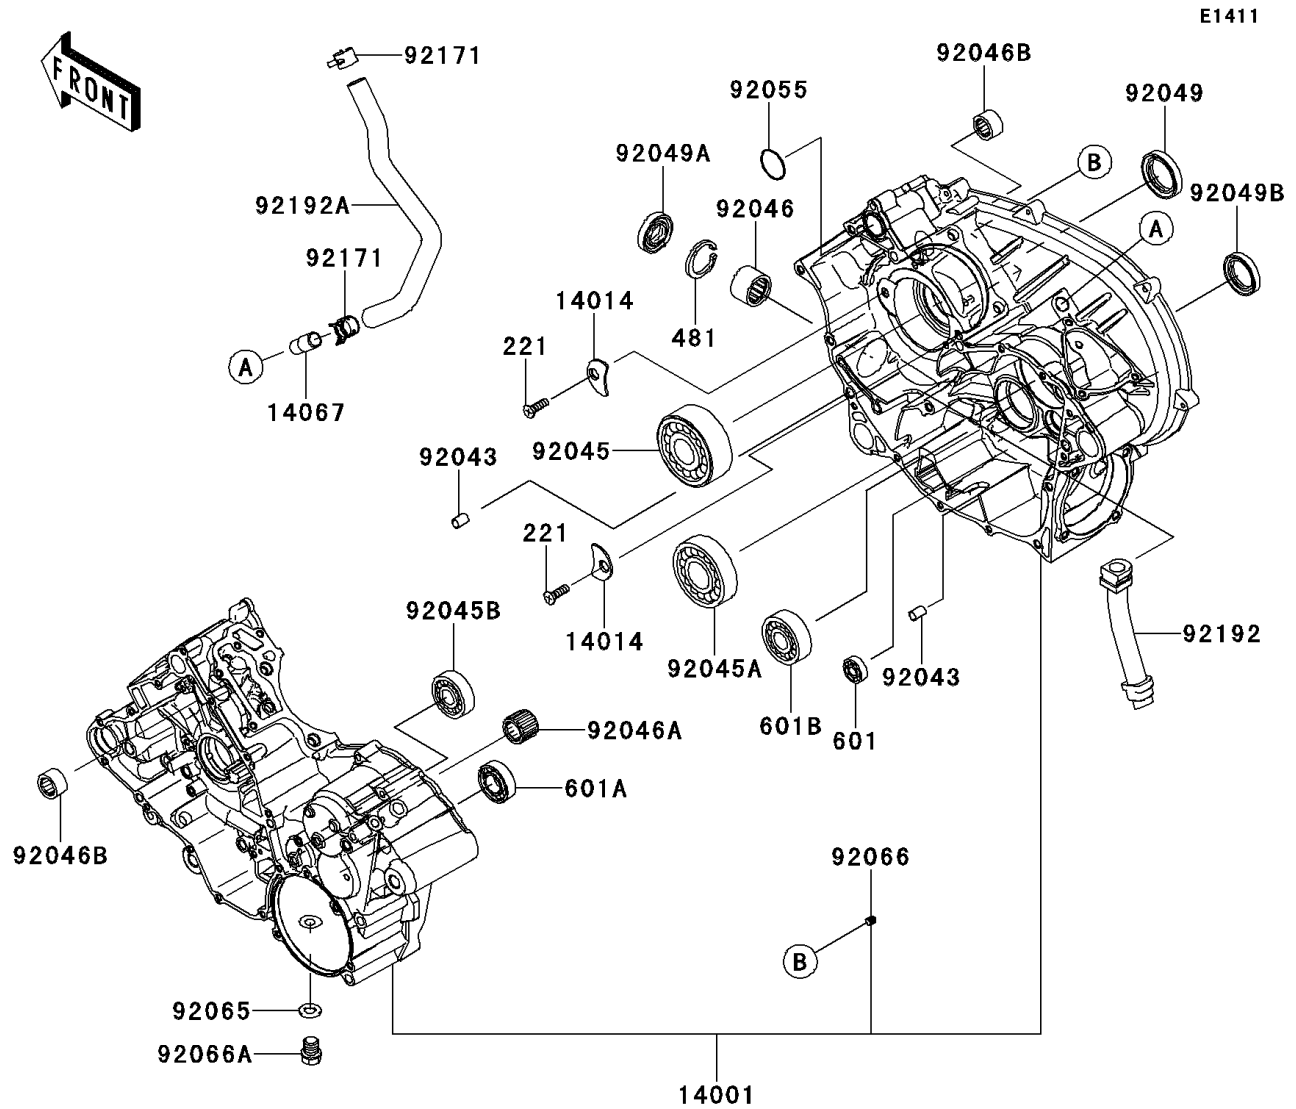

2013 Teryx® 750 FI 4x4 LE PARTS DIAGRAM

Crankcase

2013 Teryx® 750 FI 4x4 LE PARTS LIST

Crankcase

ITEM NAME	PART NUMBER	QUANTITY
BOLT-FLANGED-SMALL,6X40 (Ref # 132)	132BD0640	1
BOLT-FLANGED-SMALL,6X65 (Ref # 132A)	132BD0665	1
BOLT-FLANGED-SMALL,8X110 (Ref # 132B)	132BD08110	1
BOLT-FLANGED-SMALL,8X75 (Ref # 132C)	132BD0875	1
SCREW-CSK-CROS,6X16 (Ref # 221)	221AA0616	1
CIRCLIP-TYPE-C,37MM (Ref # 481)	481J3700	1
BEARING-BALL (Ref # 601)	601A6000	1
BEARING-BALL,#6004 (Ref # 601A)	601A6004	1
BEARING-BALL,#6304 (Ref # 601B)	601A6304	1
SET-CRANKCASE (Ref # 14001)	14001-0562	1
PLATE-POSITION (Ref # 14014)	14014-0006	1
FITTING,BREATHER (Ref # 14067)	14067-006	1
PIN,10X14 (Ref # 92043)	92043-1506	1
BEARING-BALL,5208X2-A-ECG45 (Ref # 92045)	92045-0012	1
BEARING-BALL,6303LUA (Ref # 92045A)	92045-0091	1
BEARING-BALL,6306SH2 (Ref # 92045B)	92045-1190	1
BEARING-NEEDLE (Ref # 92046)	92046-0022	1
BEARING-NEEDLE (Ref # 92046A)	92046-0039	1
BEARING-NEEDLE,TA202715ZE (Ref # 92046B)	92046-1118	1
SEAL-OIL,TC 35X50X8 (Ref # 92049)	92049-1452	1
SEAL-OIL,TCY 28X42X8 (Ref # 92049A)	92049-1570	1
SEAL-OIL,HTC 30X45X8 (Ref # 92049B)	92049-1575	1
RING-O,25.7X2.4 (Ref # 92055)	92055-1136	1
GASKET,12X22X2 (Ref # 92065)	92065-097	1
PLUG,OIL LINE,7.2X8 (Ref # 92066)	92066-1012	1
PLUG,OIL DRAIN,12X15 (Ref # 92066A)	92066-1174	1
BOLT,8X110 (Ref # 92151)	92151-1689	1
CLAMP (Ref # 92171)	92171-0329	1
TUBE,OIL RETURN (Ref # 92192)	92192-0970	1

2013 Teryx® 750 FI 4x4 LE PARTS LIST

Crankcase

ITEM NAME	PART NUMBER	QUANTITY
TUBE,BREATHER (Ref # 92192A)	92192-1003	1