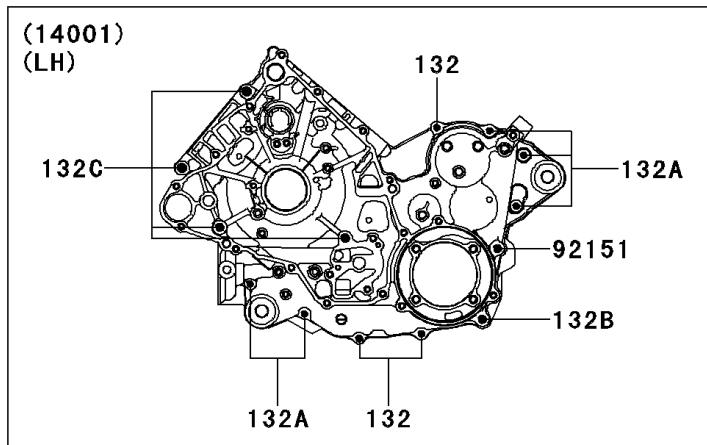

2013 Teryx® 750 FI 4x4 LE PARTS DIAGRAM

Crankcase

2013 Teryx® 750 FI 4x4 LE PARTS LIST

Crankcase

ITEM NAME	PART NUMBER	QUANTITY
BOLT-FLANGED-SMALL,6X40 (Ref # 132)	132BD0640	1
BOLT-FLANGED-SMALL,6X65 (Ref # 132A)	132BD0665	1
BOLT-FLANGED-SMALL,8X110 (Ref # 132B)	132BD08110	1
BOLT-FLANGED-SMALL,8X75 (Ref # 132C)	132BD0875	1
SCREW-CSK-CROS,6X16 (Ref # 221)	221AA0616	1
CIRCLIP-TYPE-C,37MM (Ref # 481)	481J3700	1
BEARING-BALL (Ref # 601)	601A6000	1
BEARING-BALL,#6004 (Ref # 601A)	601A6004	1
BEARING-BALL,#6304 (Ref # 601B)	601A6304	1
SET-CRANKCASE (Ref # 14001)	14001-0562	1
PLATE-POSITION (Ref # 14014)	14014-0006	1
FITTING,BREATHER (Ref # 14067)	14067-006	1
PIN,10X14 (Ref # 92043)	92043-1506	1
BEARING-BALL,5208X2-A-ECG45 (Ref # 92045)	92045-0012	1
BEARING-BALL,6303LUA (Ref # 92045A)	92045-0091	1
BEARING-BALL,6306SH2 (Ref # 92045B)	92045-1190	1
BEARING-NEEDLE (Ref # 92046)	92046-0022	1
BEARING-NEEDLE (Ref # 92046A)	92046-0039	1
BEARING-NEEDLE,TA202715ZE (Ref # 92046B)	92046-1118	1
SEAL-OIL,TC 35X50X8 (Ref # 92049)	92049-1452	1
SEAL-OIL,TCY 28X42X8 (Ref # 92049A)	92049-1570	1
SEAL-OIL,HTC 30X45X8 (Ref # 92049B)	92049-1575	1
RING-O,25.7X2.4 (Ref # 92055)	92055-1136	1
GASKET,12X22X2 (Ref # 92065)	92065-097	1
PLUG,OIL LINE,7.2X8 (Ref # 92066)	92066-1012	1
PLUG,OIL DRAIN,12X15 (Ref # 92066A)	92066-1174	1
BOLT,8X110 (Ref # 92151)	92151-1689	1
CLAMP (Ref # 92171)	92171-0329	1
TUBE,OIL RETURN (Ref # 92192)	92192-0970	1

2013 Teryx® 750 FI 4x4 LE PARTS LIST

Crankcase

ITEM NAME	PART NUMBER	QUANTITY
TUBE,BREATHER (Ref # 92192A)	92192-1003	1