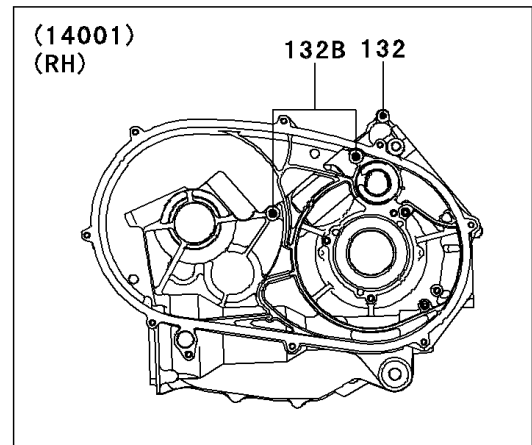

2013 Teryx® 750 FI 4x4 LE PARTS DIAGRAM

Crankcase

2013 Teryx® 750 FI 4x4 LE PARTS LIST

Crankcase

ITEM NAME	PART NUMBER	QUANTITY
BOLT-FLANGED-SMALL,6X40 (Ref # 132)	132BD0640	1
BOLT-FLANGED-SMALL,6X65 (Ref # 132A)	132BD0665	1
BOLT-FLANGED-SMALL,8X110 (Ref # 132B)	132BD08110	1
BOLT-FLANGED-SMALL,8X75 (Ref # 132C)	132BD0875	1
SCREW-CSK-CROS,6X16 (Ref # 221)	221AA0616	1
CIRCLIP-TYPE-C,37MM (Ref # 481)	481J3700	1
BEARING-BALL (Ref # 601)	601A6000	1
BEARING-BALL,#6004 (Ref # 601A)	601A6004	1
BEARING-BALL,#6304 (Ref # 601B)	601A6304	1
SET-CRANKCASE (Ref # 14001)	14001-0562	1
PLATE-POSITION (Ref # 14014)	14014-0006	1
FITTING,BREATHER (Ref # 14067)	14067-006	1
PIN,10X14 (Ref # 92043)	92043-1506	1
BEARING-BALL,5208X2-A-ECG45 (Ref # 92045)	92045-0012	1
BEARING-BALL,6303LUA (Ref # 92045A)	92045-0091	1
BEARING-BALL,6306SH2 (Ref # 92045B)	92045-1190	1
BEARING-NEEDLE (Ref # 92046)	92046-0022	1
BEARING-NEEDLE (Ref # 92046A)	92046-0039	1
BEARING-NEEDLE,TA202715ZE (Ref # 92046B)	92046-1118	1
SEAL-OIL,TC 35X50X8 (Ref # 92049)	92049-1452	1
SEAL-OIL,TCY 28X42X8 (Ref # 92049A)	92049-1570	1
SEAL-OIL,HTC 30X45X8 (Ref # 92049B)	92049-1575	1
RING-O,25.7X2.4 (Ref # 92055)	92055-1136	1
GASKET,12X22X2 (Ref # 92065)	92065-097	1
PLUG,OIL LINE,7.2X8 (Ref # 92066)	92066-1012	1
PLUG,OIL DRAIN,12X15 (Ref # 92066A)	92066-1174	1
BOLT,8X110 (Ref # 92151)	92151-1689	1
CLAMP (Ref # 92171)	92171-0329	1
TUBE,OIL RETURN (Ref # 92192)	92192-0970	1

2013 Teryx® 750 FI 4x4 LE PARTS LIST

Crankcase

ITEM NAME	PART NUMBER	QUANTITY
TUBE,BREATHER (Ref # 92192A)	92192-1003	1