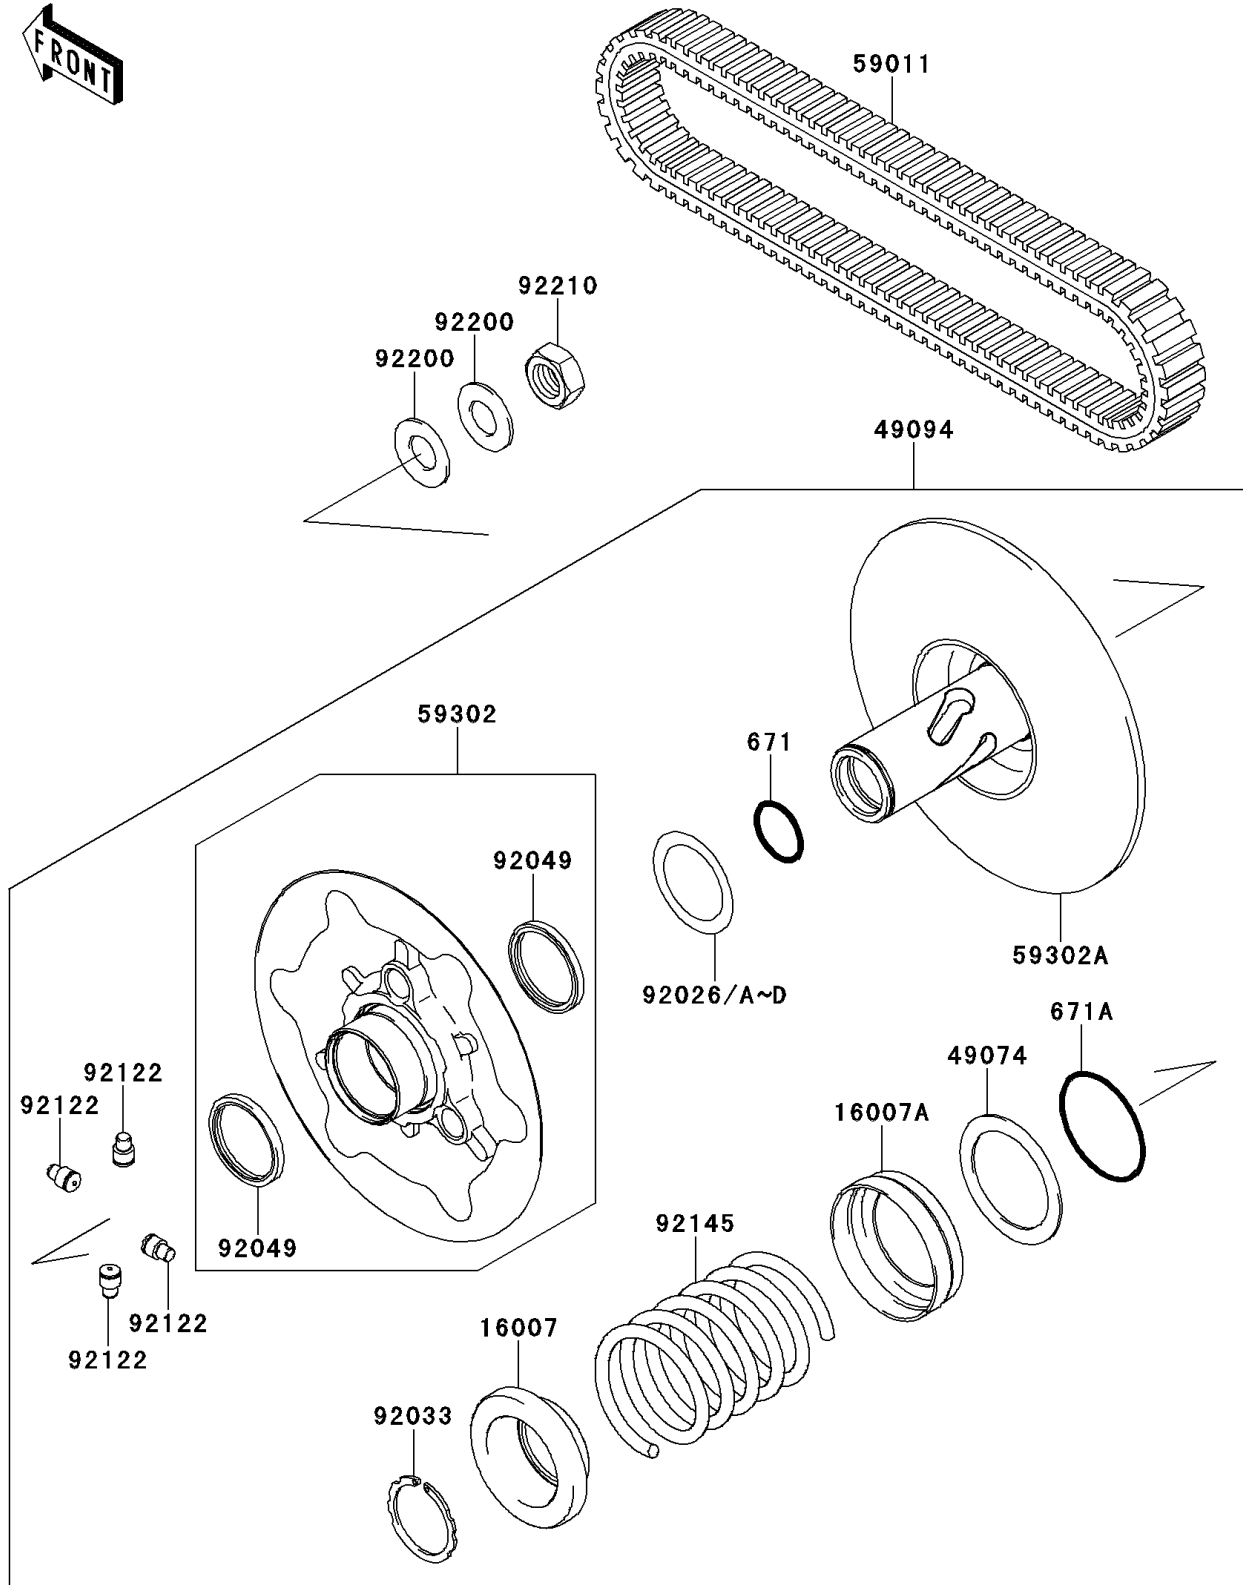

2013 Teryx® 750 FI 4x4 LE PARTS DIAGRAM

Driven Converter/Drive Belt

E1392

2013 Teryx® 750 FI 4x4 LE PARTS LIST

Driven Converter/Drive Belt

ITEM NAME	PART NUMBER	QUANTITY
O RING (Ref # 671)	671D2530	1
O RING (Ref # 671A)	671D2550	1
SEAT-SPRING,ENG SIDE (Ref # 16007)	16007-0030	1
SEAT-SPRING,SHEAVE MOVL SIDE (Ref # 16007A)	16007-0031	1
PLATE-THRUST (Ref # 49074)	49074-1055	1
CONVERTER-ASSY-DRIVEN (Ref # 49094)	49094-0065	1
BELT,CVT (Ref # 59011)	59011-0019	1
SHEAVE-COMP,MOVABLE (Ref # 59302)	59302-0039	1
SHEAVE-COMP,FIXED (Ref # 59302A)	59302-0077	1
SPACER,T=0.30 (Ref # 92026)	92026-0034	1
SPACER,T=1.00 (Ref # 92026A)	92026-1565	1
SPACER,T=0.60 (Ref # 92026B)	92026-1569	1
SPACER,T=1.40 (Ref # 92026C)	92026-1570	1
SPACER,T=0.80 (Ref # 92026D)	92026-1617	1
RING-SNAP (Ref # 92033)	92033-1317	1
SEAL-OIL (Ref # 92049)	92049-1528	1
ROLLER (Ref # 92122)	92122-1209	1
SPRING,WHITE PAINT (Ref # 92145)	92145-0576	1
WASHER (Ref # 92200)	92200-1505	1
NUT,18MM (Ref # 92210)	92210-1367	1