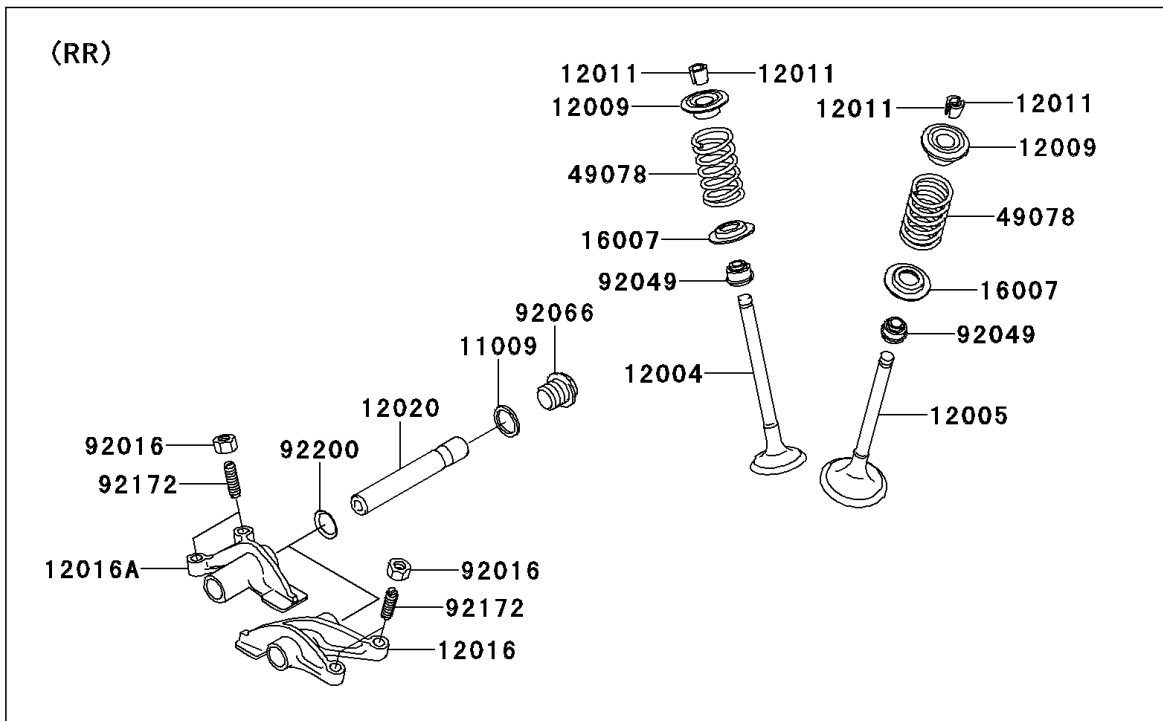

2013 Teryx® 750 FI 4x4 LE PARTS DIAGRAM

Valve(s)

E1210

2013 Teryx® 750 FI 4x4 LE PARTS LIST

Valve(s)

ITEM NAME	PART NUMBER	QUANTITY
GASKET,14X18X1.5 (Ref # 11009)	11009-1430	1
VALVE-INTAKE (Ref # 12004)	12004-0717	1
VALVE-EXHAUST (Ref # 12005)	12005-0047	1
RETAINER-VALVE SPRING (Ref # 12009)	12009-1056	1
COLLET (Ref # 12011)	12011-1051	1
ARM-ROCKER,EXHAUST (Ref # 12016)	12016-1128	1
ARM-ROCKER,INTAKE (Ref # 12016A)	12016-1129	1
SHAFT-ROCKER (Ref # 12020)	12020-0004	1
SEAT-SPRING (Ref # 16007)	16007-0703	1
SPRING-ENGINE VALVE (Ref # 49078)	49078-0014	1
NUT,6MM (Ref # 92016)	92016-061	1
SEAL-OIL,VSB58.558 (Ref # 92049)	92049-1218	1
PLUG,DRAIN (Ref # 92066)	92066-2196	1
SCREW,6MM (Ref # 92172)	92172-0737	1
WASHER,13X17X0.3 (Ref # 92200)	92200-0808	1