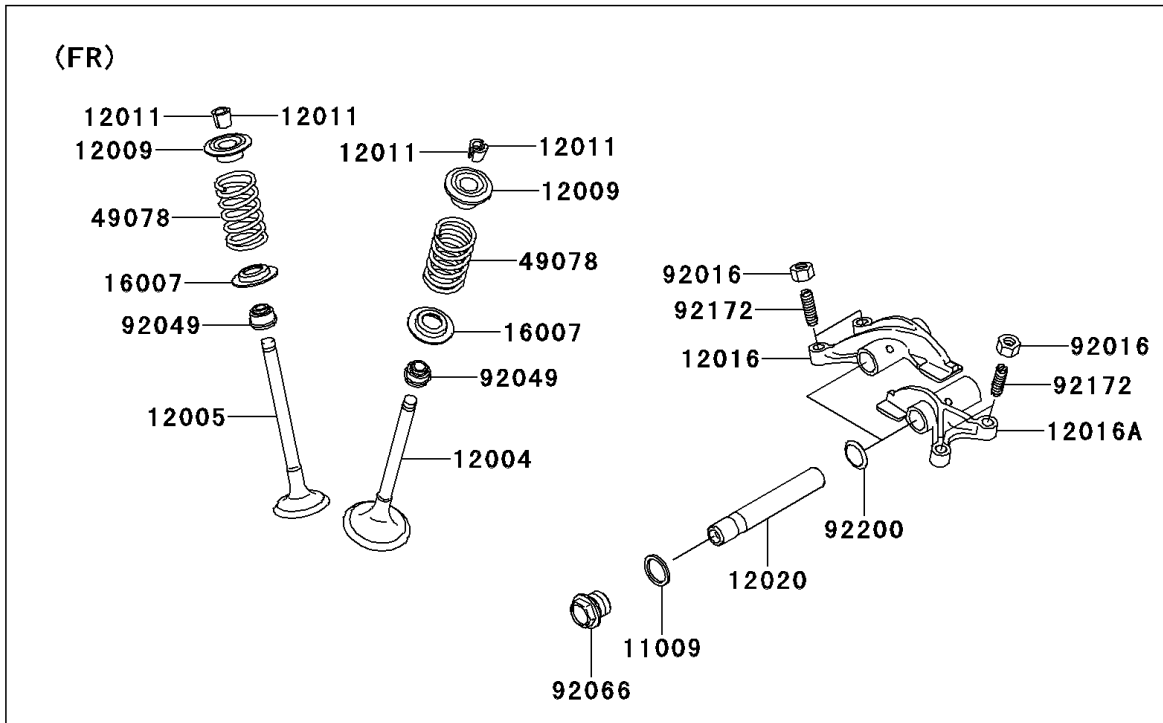

2013 Teryx® 750 FI 4x4 LE PARTS DIAGRAM

Valve(s)

E1210

2013 Teryx® 750 FI 4x4 LE PARTS LIST

Valve(s)

ITEM NAME	PART NUMBER	QUANTITY
GASKET,14X18X1.5 (Ref # 11009)	11009-1430	1
VALVE-INTAKE (Ref # 12004)	12004-0717	1
VALVE-EXHAUST (Ref # 12005)	12005-0047	1
RETAINER-VALVE SPRING (Ref # 12009)	12009-1056	1
COLLET (Ref # 12011)	12011-1051	1
ARM-ROCKER,EXHAUST (Ref # 12016)	12016-1128	1
ARM-ROCKER,INTAKE (Ref # 12016A)	12016-1129	1
SHAFT-ROCKER (Ref # 12020)	12020-0004	1
SEAT-SPRING (Ref # 16007)	16007-0703	1
SPRING-ENGINE VALVE (Ref # 49078)	49078-0014	1
NUT,6MM (Ref # 92016)	92016-061	1
SEAL-OIL,VSB58.558 (Ref # 92049)	92049-1218	1
PLUG,DRAIN (Ref # 92066)	92066-2196	1
SCREW,6MM (Ref # 92172)	92172-0737	1
WASHER,13X17X0.3 (Ref # 92200)	92200-0808	1