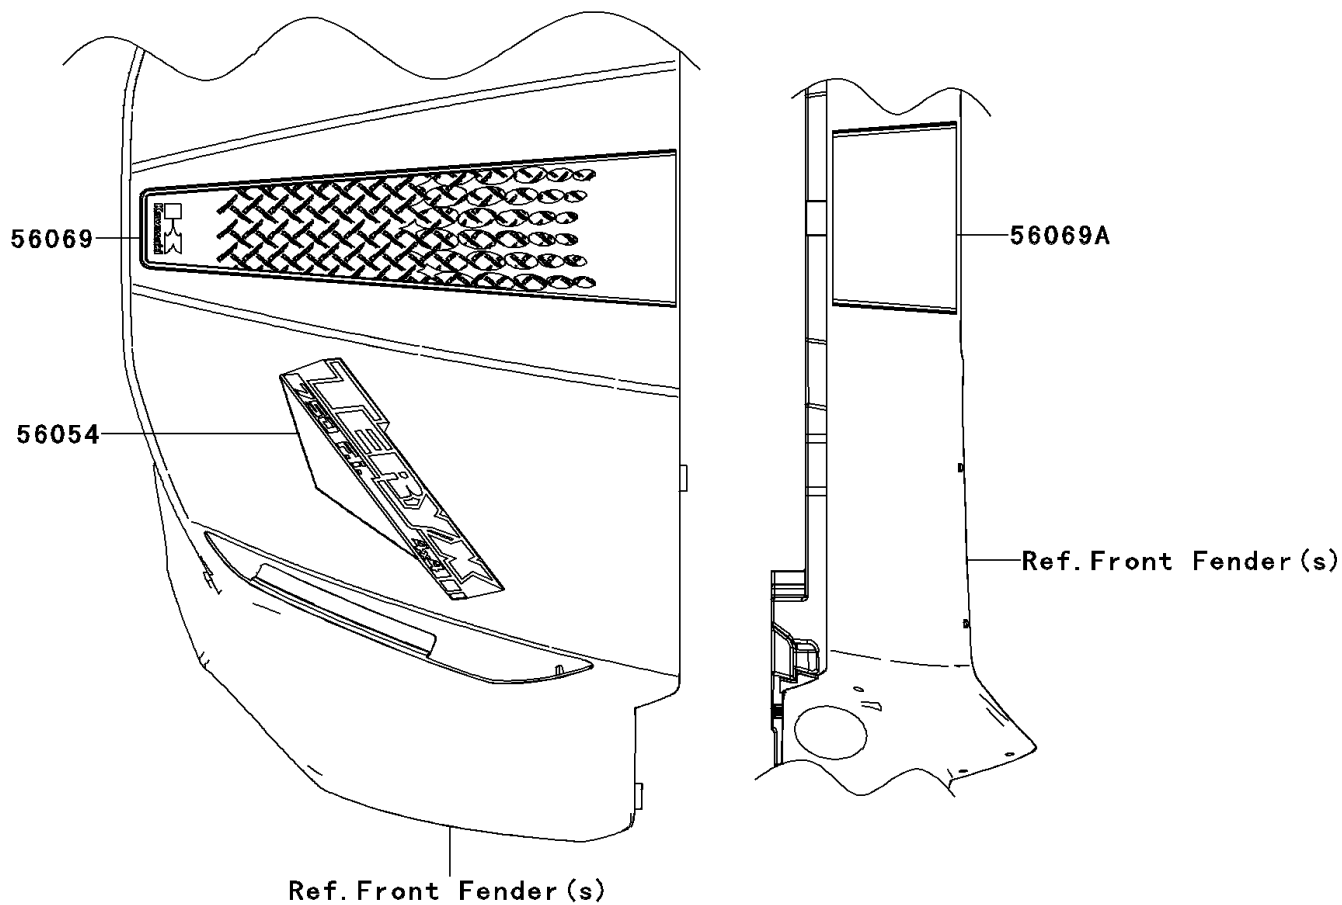

2013 Teryx® 750 FI 4x4 PARTS DIAGRAM

Decals

F2861

2013 Teryx® 750 FI 4x4 PARTS LIST

Decals

ITEM NAME	PART NUMBER	QUANTITY
MARK,FR FENDER,TERYX750 (Ref # 56054)	56054-1007	1
PATTERN,FR FENDER (Ref # 56069)	56069-2051	1
PATTERN,FR FENDER,RR (Ref # 56069A)	56069-2052	1
PATTERN,RR FENDER,LH (Ref # 56069B)	56069-2053	1
PATTERN,RR FENDER,RH (Ref # 56069C)	56069-2054	1