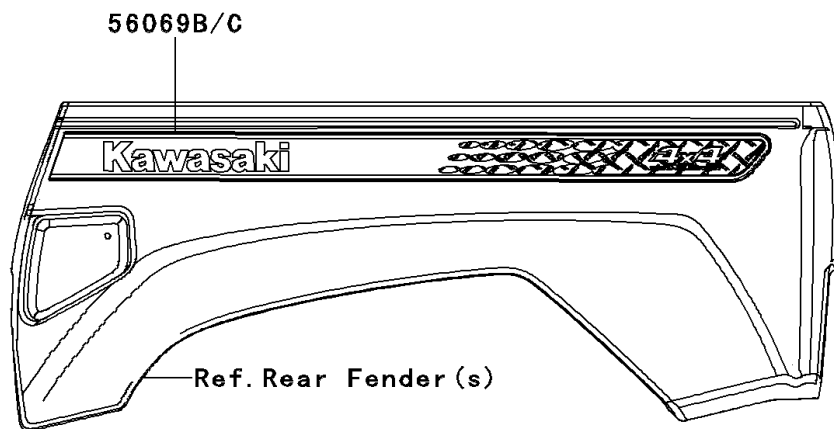

2013 Teryx® 750 FI 4x4 PARTS DIAGRAM

Decals

F2861

2013 Teryx® 750 FI 4x4 PARTS LIST

Decals

ITEM NAME	PART NUMBER	QUANTITY
MARK,FR FENDER,TERYX750 (Ref # 56054)	56054-1007	1
PATTERN,FR FENDER (Ref # 56069)	56069-2051	1
PATTERN,FR FENDER,RR (Ref # 56069A)	56069-2052	1
PATTERN,RR FENDER,LH (Ref # 56069B)	56069-2053	1
PATTERN,RR FENDER,RH (Ref # 56069C)	56069-2054	1