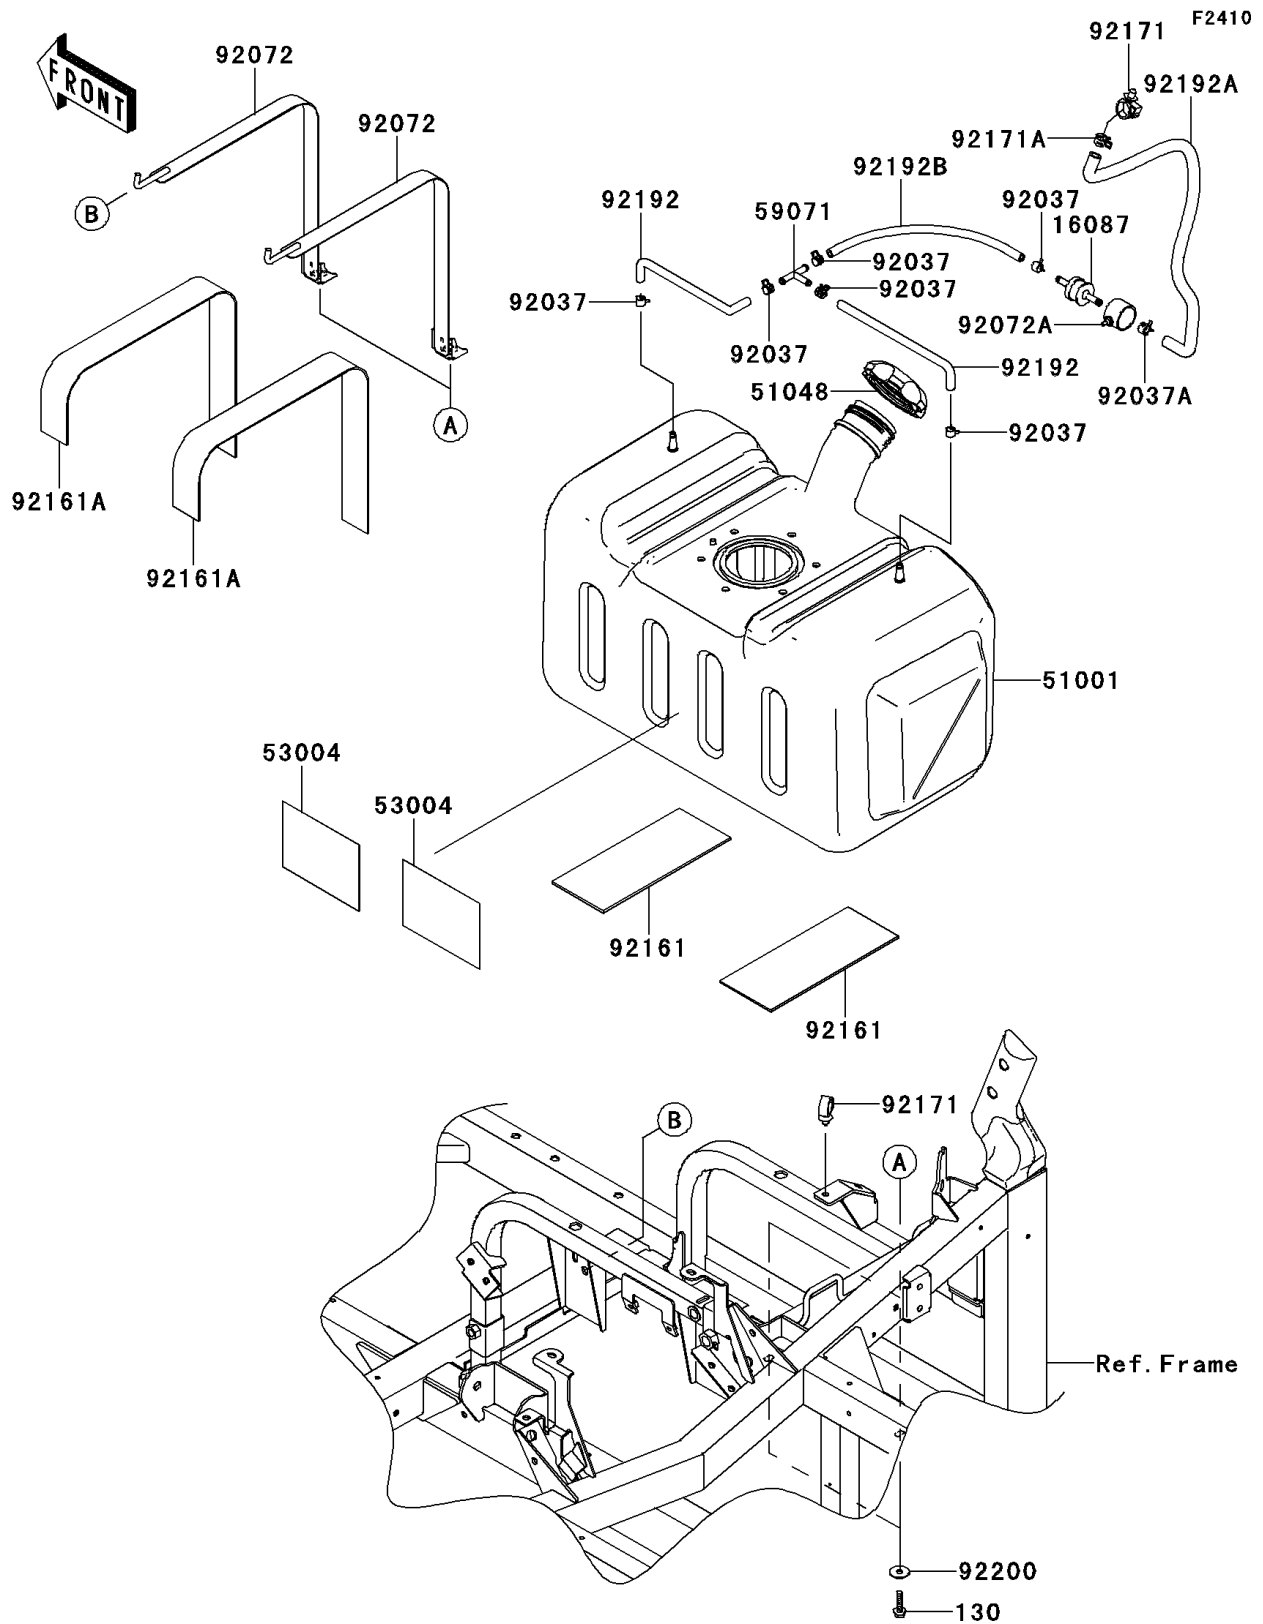

## 2013 Teryx® 750 FI 4x4 PARTS DIAGRAM

Fuel Tank

## 2013 Teryx® 750 FI 4x4 PARTS LIST

Fuel Tank

ITEM NAME	PART NUMBER	QUANTITY
BOLT-FLANGED,6X25 (Ref # 130)	130BA0625	1
VALVE-CHECK (Ref # 16087)	16087-0703	1
TANK-COMP-FUEL (Ref # 51001)	51001-0291	1
CAP-ASSY-TANK,FUEL (Ref # 51048)	51048-0028	1
MAT,FUEL TANK (Ref # 53004)	53004-0050	1
JOINT (Ref # 59071)	59071-3705	1
CLAMP,TUBE (Ref # 92037)	92037-1461	1
CLAMP,TUBE (Ref # 92037A)	92037-1505	1
BAND,FUEL TANK (Ref # 92072)	92072-0132	1
BAND (Ref # 92072A)	92072-1438	1
DAMPER (Ref # 92161)	92161-0743	1
DAMPER,FUEL TANK (Ref # 92161A)	92161-0794	1
CLAMP (Ref # 92171)	92171-0453	1
CLAMP (Ref # 92171A)	92171-0515	1
TUBE,BREATHER (Ref # 92192)	92192-0773	1
TUBE,BREATHER,8X13X585/41 (Ref # 92192A)	92192-1172	1
TUBE,BREATHER,5X9X220 (Ref # 92192B)	92192-1199	1
WASHER,6.5X22X1.6 (Ref # 92200)	92200-1087	1