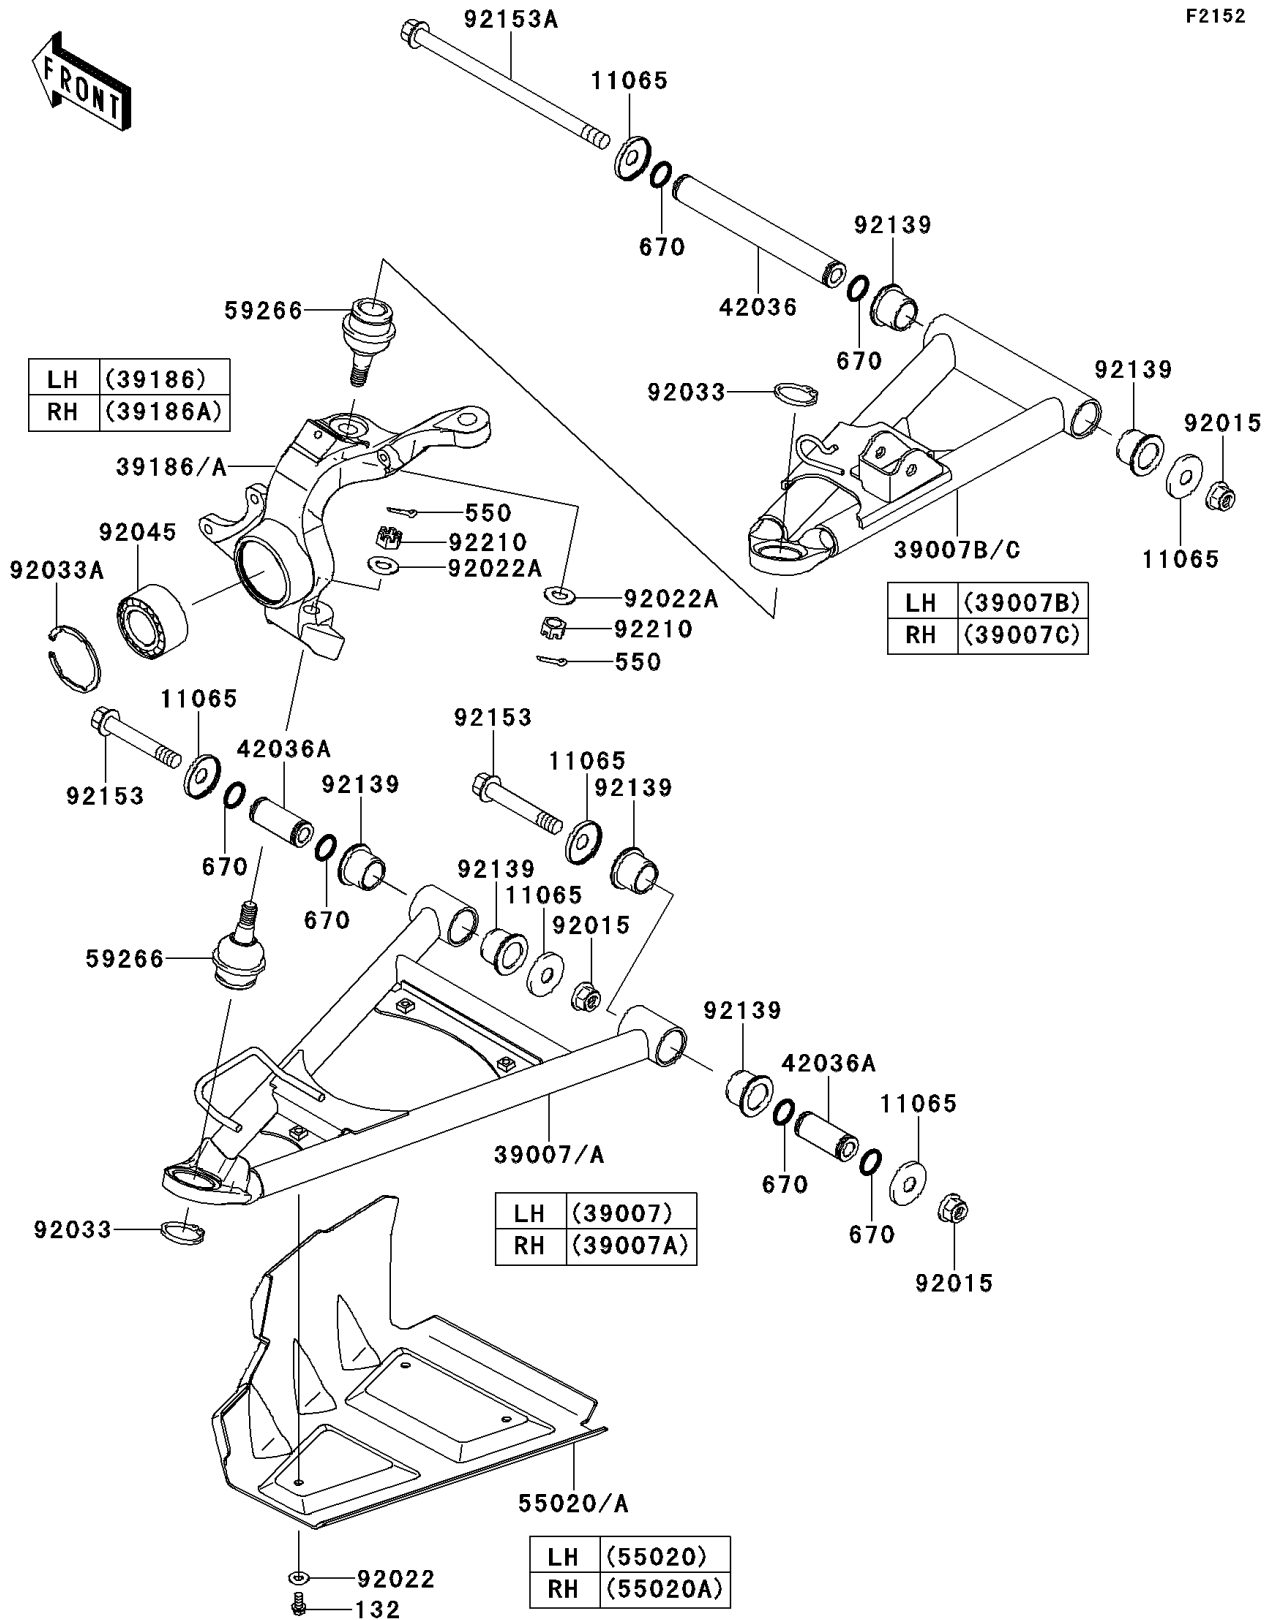

2013 Teryx® 750 FI 4x4 PARTS DIAGRAM

Front Suspension

F2152

2013 Teryx® 750 FI 4x4 PARTS LIST

Front Suspension

| ITEM NAME | PART NUMBER | QUANTITY |
|---|-------------|----------|
| BOLT-FLANGED-SMALL,6X12 (Ref # 132) | 132BA0612 | 1 |
| PIN-COTTER,3.0X25 (Ref # 550) | 550AA3025 | 1 |
| O RING,18MM (Ref # 670) | 670B2018 | 1 |
| CAP (Ref # 11065) | 11065-0253 | 1 |
| ARM-SUSP,FR,LWR,LH (Ref # 39007) | 39007-0161 | 1 |
| ARM-SUSP,FR,LWR,RH (Ref # 39007A) | 39007-0162 | 1 |
| ARM-SUSP,FR,UPP,LH (Ref # 39007B) | 39007-0353 | 1 |
| ARM-SUSP,FR,UPP,RH (Ref # 39007C) | 39007-0354 | 1 |
| KNUCKLE,FR,LH (Ref # 39186) | 39186-0096 | 1 |
| KNUCKLE,FR,RH (Ref # 39186A) | 39186-0097 | 1 |
| SLEEVE (Ref # 42036) | 42036-0061 | 1 |
| SLEEVE (Ref # 42036A) | 42036-0062 | 1 |
| GUARD,FR,LH (Ref # 55020) | 55020-0308 | 1 |
| GUARD,FR,RH (Ref # 55020A) | 55020-0309 | 1 |
| JOINT-BALL (Ref # 59266) | 59266-0014 | 1 |
| NUT,LOCK,FLANGED,12MM (Ref # 92015) | 92015-1433 | 1 |
| WASHER,7X16X1.2 (Ref # 92022) | 92022-1344 | 1 |
| WASHER (Ref # 92022A) | 92022-1831 | 1 |
| RING-SNAP,C-TYPE,32MM (Ref # 92033) | 92033-1262 | 1 |
| RING-SNAP,55MM (Ref # 92033A) | 92033-1274 | 1 |
| BEARING-BALL,DAC3055W-3CS31 (Ref # 92045) | 92045-0123 | 1 |
| BUSHING (Ref # 92139) | 92139-0231 | 1 |
| BOLT,FLANGED,12X76.5 (Ref # 92153) | 92153-1733 | 1 |
| BOLT,FLANGED,12X213 (Ref # 92153A) | 92153-1958 | 1 |
| NUT,CASTLE,12MM (Ref # 92210) | 92210-0395 | 1 |