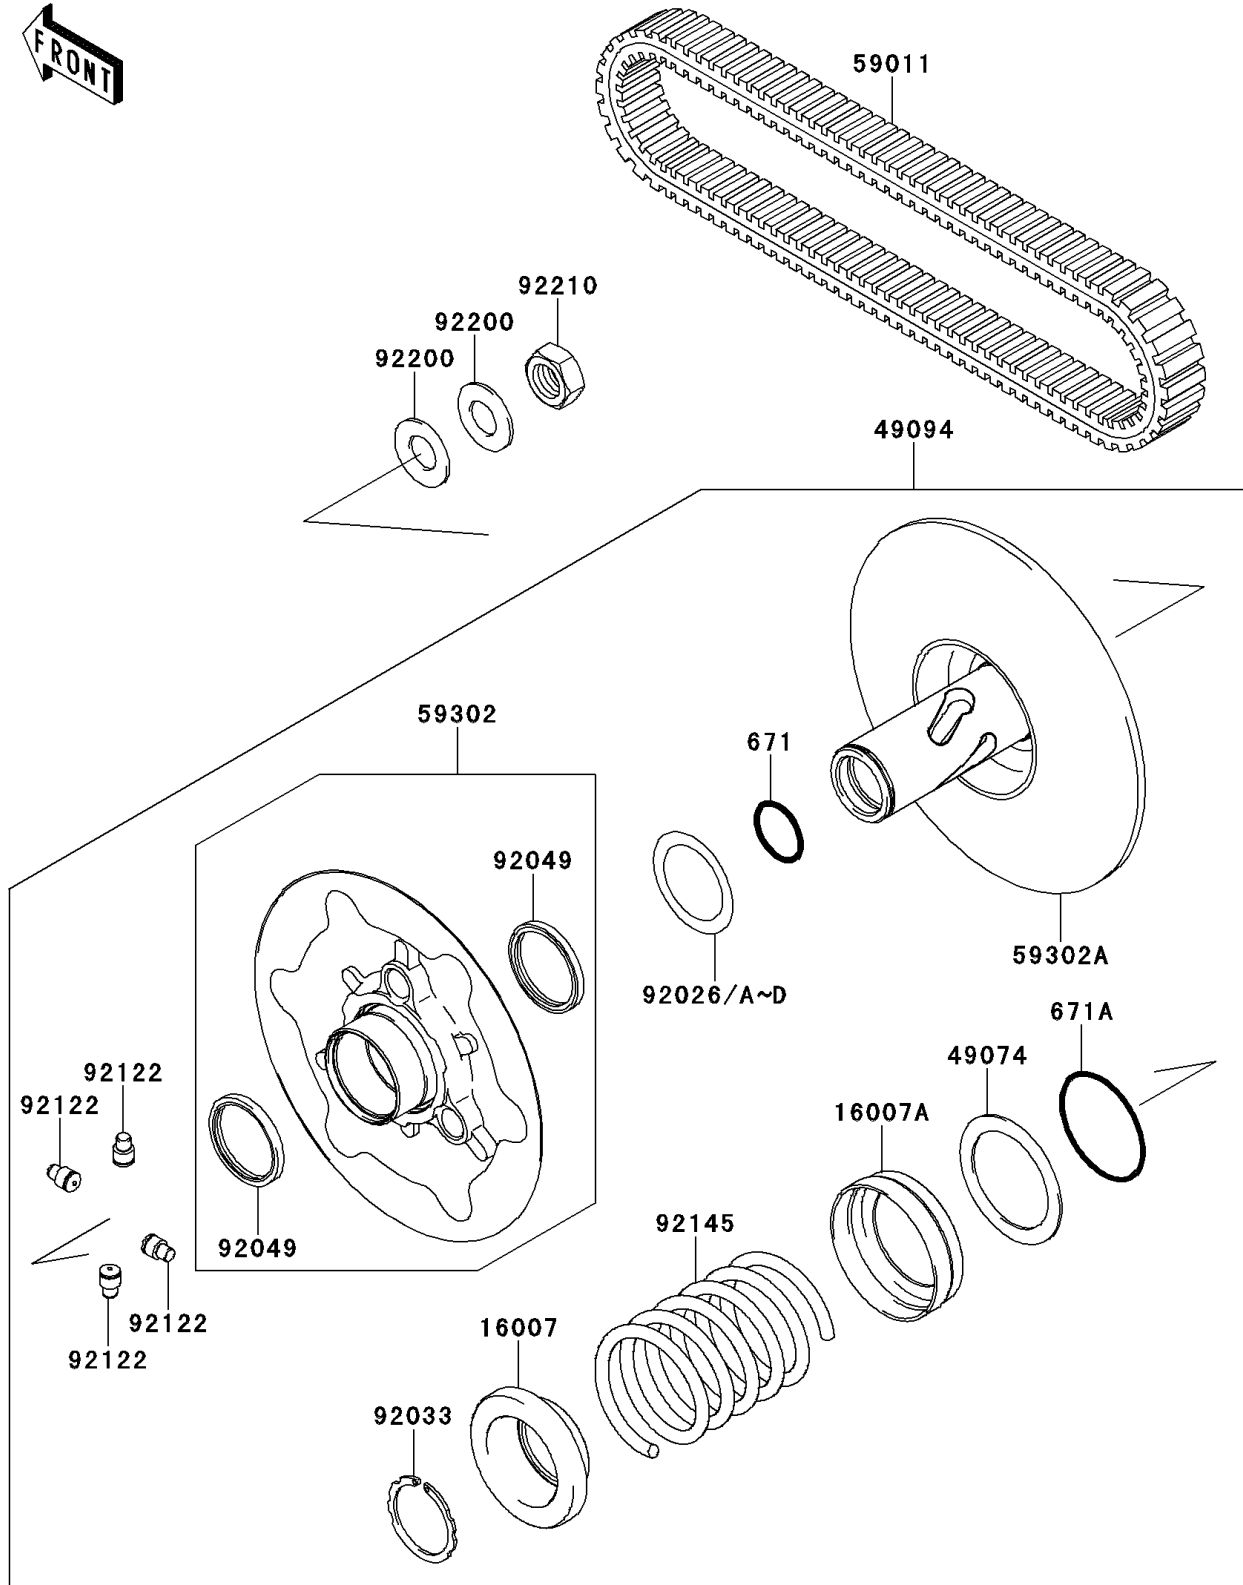

2013 Teryx® 750 FI 4x4 PARTS DIAGRAM

Driven Converter/Drive Belt

E1392

2013 Teryx® 750 FI 4x4 PARTS LIST

Driven Converter/Drive Belt

ITEM NAME	PART NUMBER	QUANTITY
O RING (Ref # 671)	671D2530	1
O RING (Ref # 671A)	671D2550	1
SEAT-SPRING,ENG SIDE (Ref # 16007)	16007-0030	1
SEAT-SPRING,SHEAVE MOVL SIDE (Ref # 16007A)	16007-0031	1
PLATE-THRUST (Ref # 49074)	49074-1055	1
CONVERTER-ASSY-DRIVEN (Ref # 49094)	49094-0065	1
BELT,CVT (Ref # 59011)	59011-0019	1
SHEAVE-COMP,MOVABLE (Ref # 59302)	59302-0039	1
SHEAVE-COMP,FIXED (Ref # 59302A)	59302-0077	1
SPACER,T=0.30 (Ref # 92026)	92026-0034	1
SPACER,T=1.00 (Ref # 92026A)	92026-1565	1
SPACER,T=0.60 (Ref # 92026B)	92026-1569	1
SPACER,T=1.40 (Ref # 92026C)	92026-1570	1
SPACER,T=0.80 (Ref # 92026D)	92026-1617	1
RING-SNAP (Ref # 92033)	92033-1317	1
SEAL-OIL (Ref # 92049)	92049-1528	1
ROLLER (Ref # 92122)	92122-1209	1
SPRING,WHITE PAINT (Ref # 92145)	92145-0576	1
WASHER (Ref # 92200)	92200-1505	1
NUT,18MM (Ref # 92210)	92210-1367	1