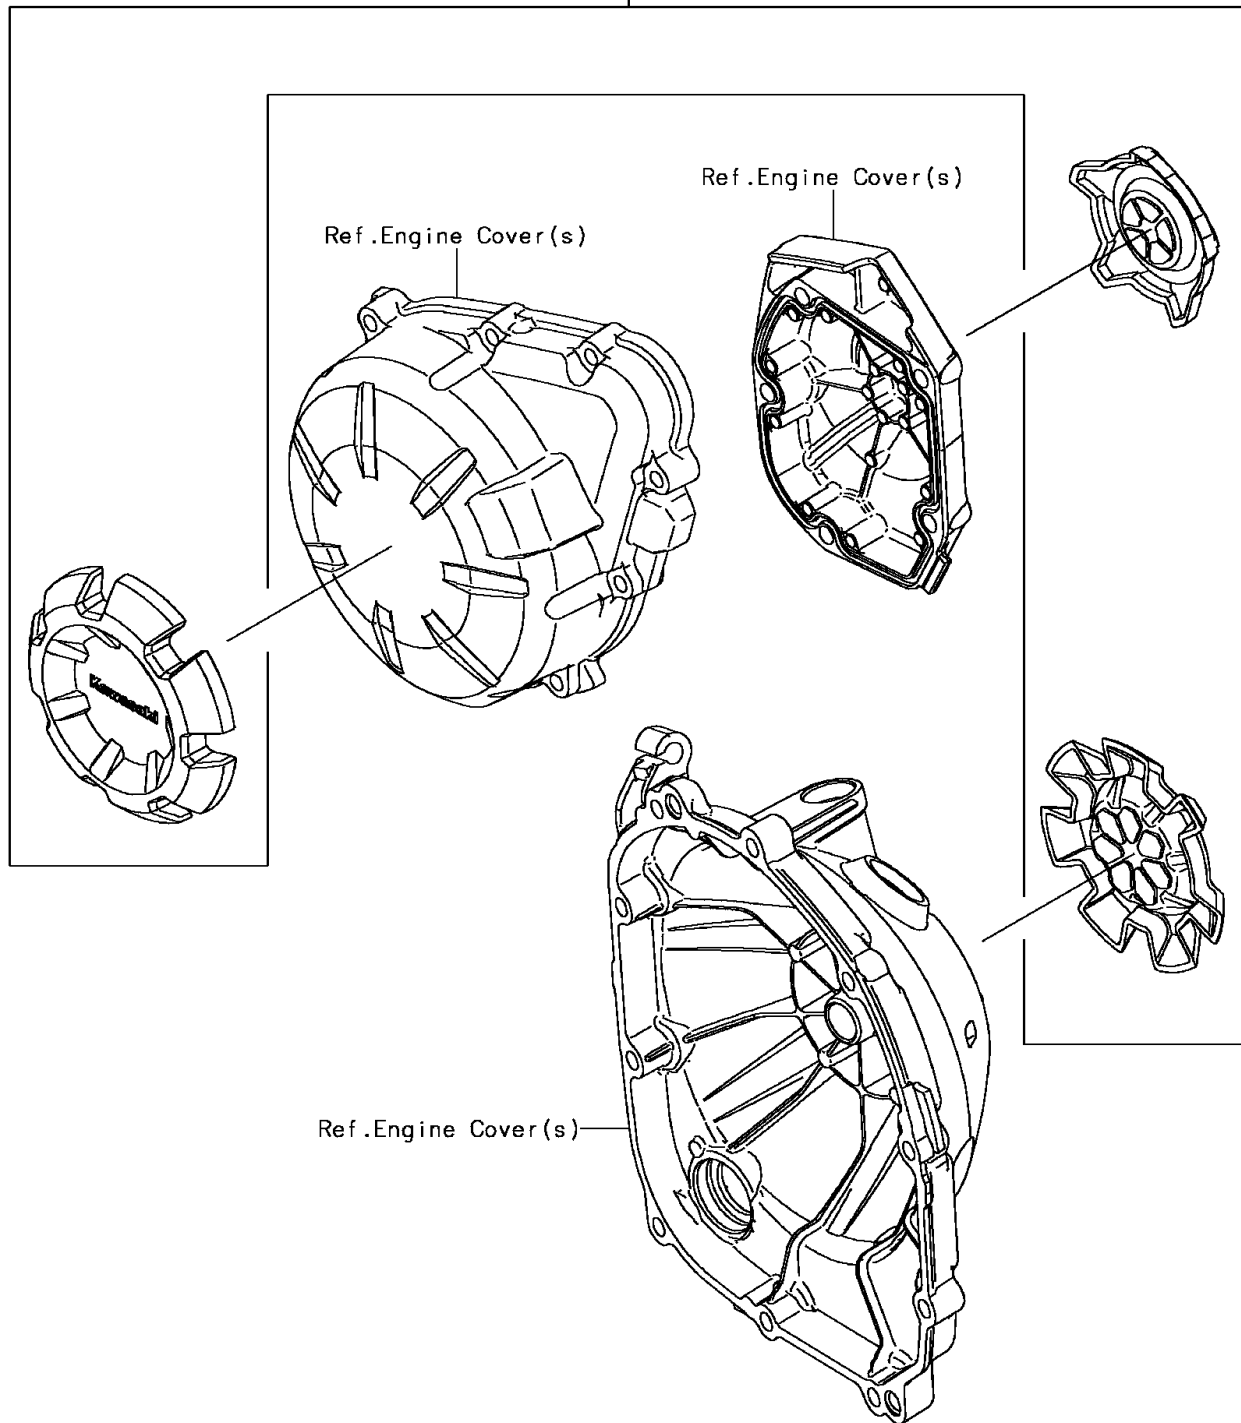

2017 PARTS DIAGRAM

Accessory(Engine Cover Ring)

F2910B

99994

2017 PARTS LIST

Accessory(Engine Cover Ring)

ITEM NAME	PART NUMBER	QUANTITY
KIT-ACCESSORY,ENG. COVER RING (Ref # 99994)	99994-0868	1