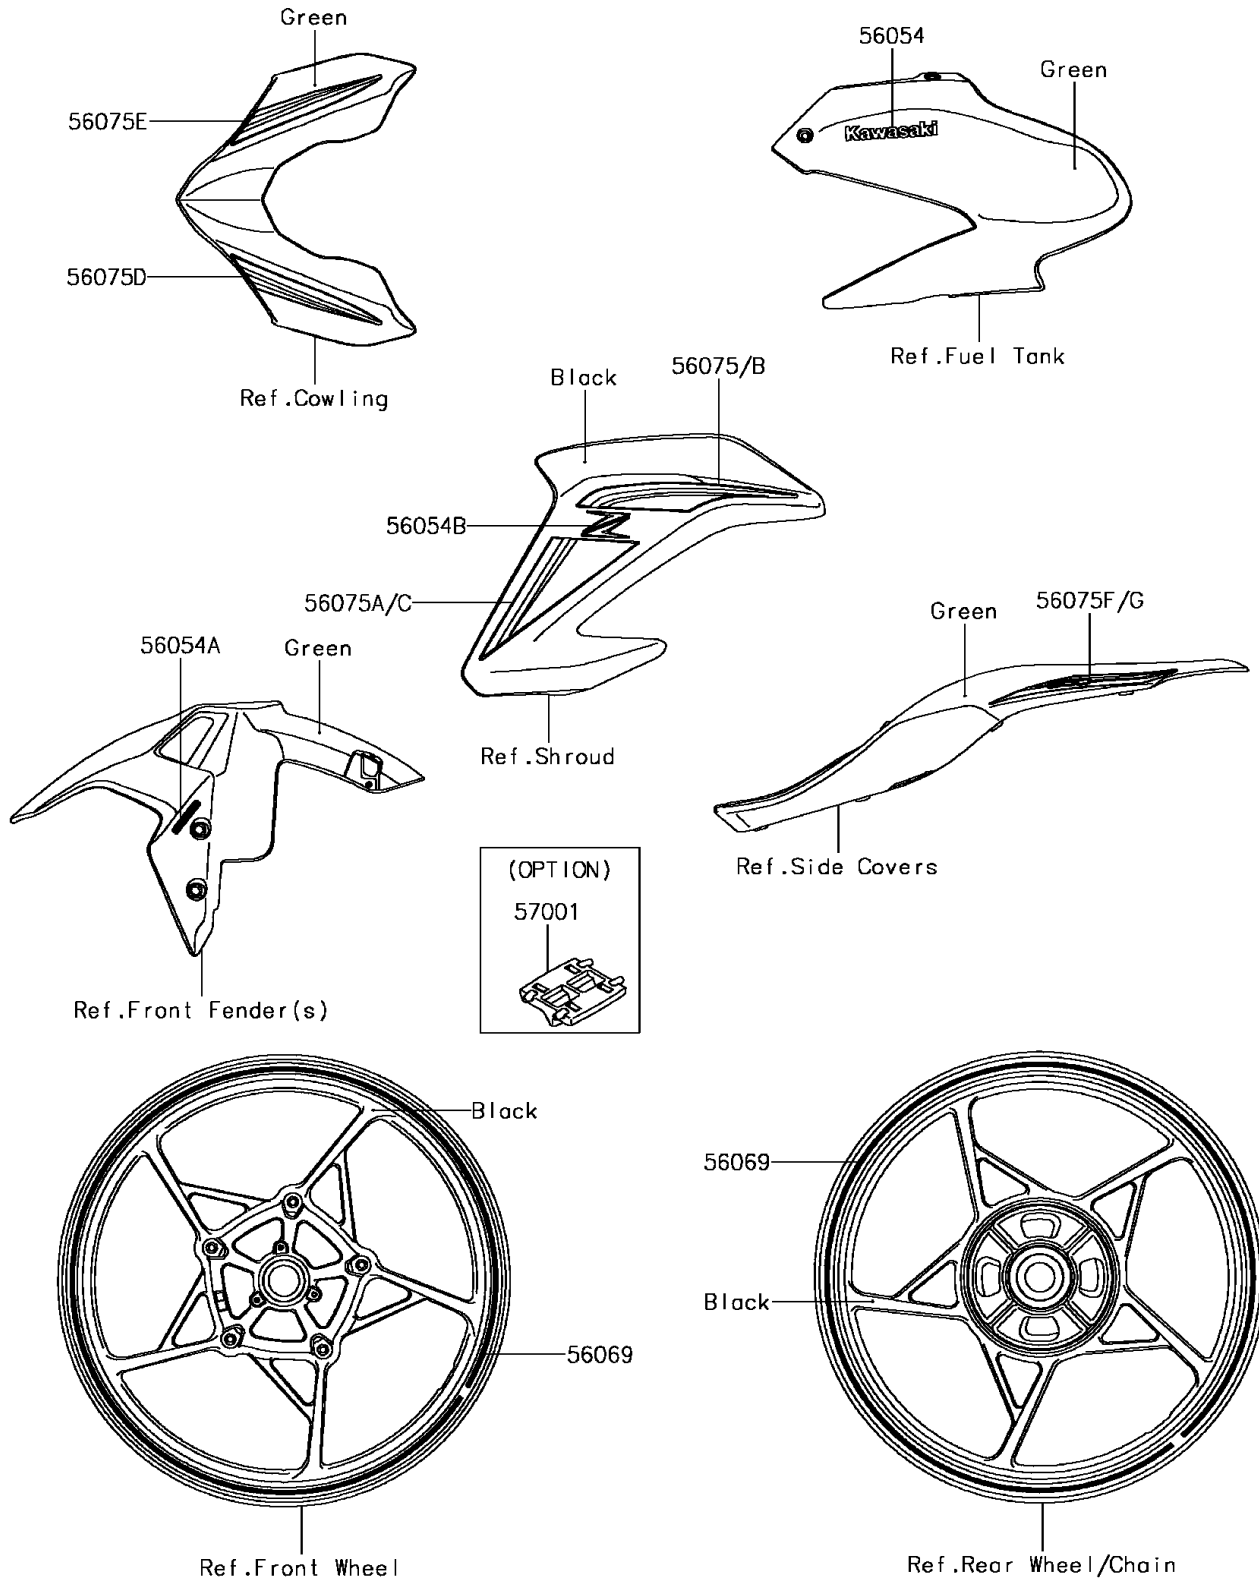

2017 PARTS DIAGRAM

Decals(Green)(CN)

F2861

2017 PARTS LIST

Decals(Green)(CN)

ITEM NAME	PART NUMBER	QUANTITY
MARK,KAWASAKI (Ref # 56054)	56054-1356	1
MARK,FR FENDER,ABS (Ref # 56054A)	56054-1412	1
MARK,SHROUD,Z,3D (Ref # 56054B)	56054-2205	1
PATTERN,WHEEL,GREEN,4X1353 (Ref # 56069)	56069-7822	1
PATTERN,SHROUD,LH,UPP (Ref # 56075)	56075-2592	1
PATTERN,SHROUD,LH,LWR (Ref # 56075A)	56075-2593	1
PATTERN,SHROUD,RH,UPP (Ref # 56075B)	56075-2594	1
PATTERN,SHROUD,RH,LWR (Ref # 56075C)	56075-2595	1
PATTERN,UPP COWL.,LH (Ref # 56075D)	56075-2596	1
PATTERN,UPP COWL.,RH (Ref # 56075E)	56075-2597	1
PATTERN,TAIL COVER,LH (Ref # 56075F)	56075-2598	1
PATTERN,TAIL COVER,RH (Ref # 56075G)	56075-2599	1
RIM STRIPE APPLICATOR (Ref # 57001)	57001-1752	1