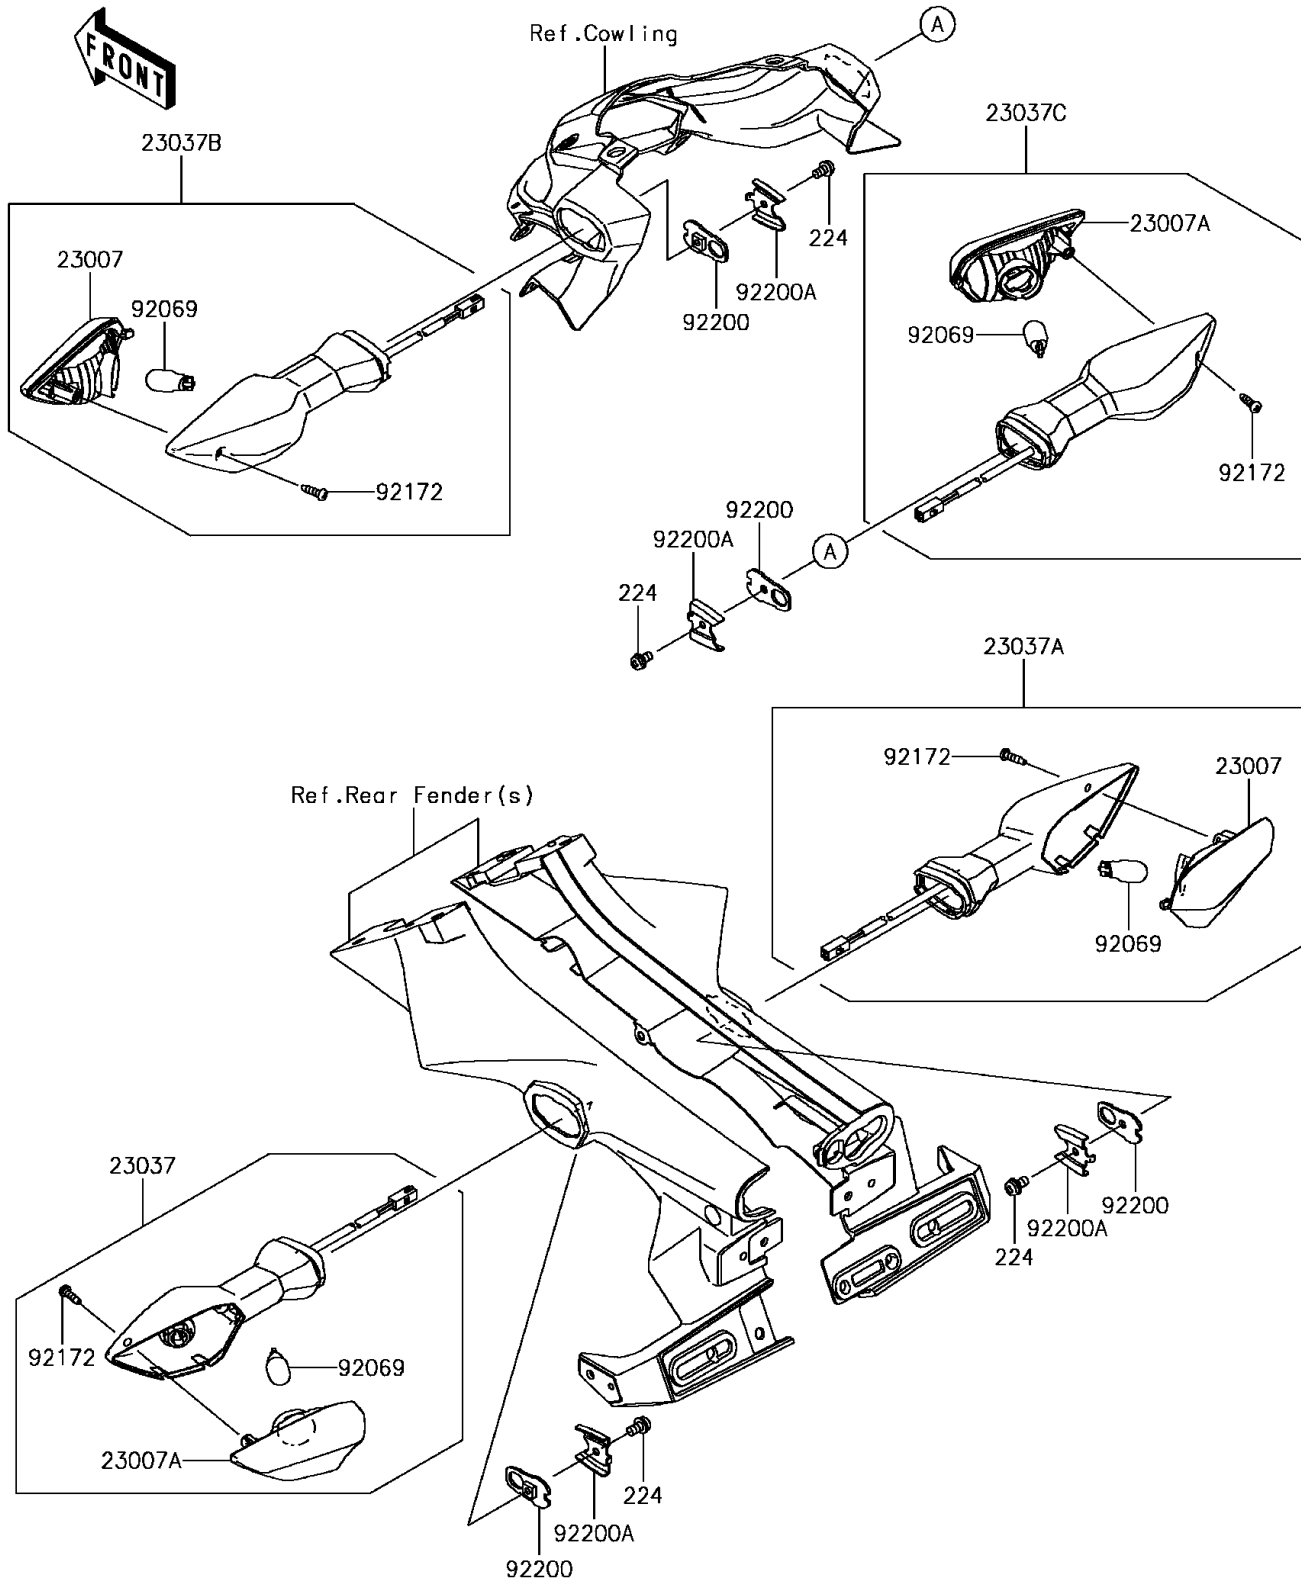

2017 PARTS DIAGRAM

Turn Signals

F2730

2017 PARTS LIST

Turn Signals

ITEM NAME	PART NUMBER	QUANTITY
SCREW-PAN-WP-CROS,4X8 (Ref # 224)	224AB0408	1
LENS-COMP (Ref # 23007)	23007-0205	1
LENS-COMP (Ref # 23007A)	23007-0206	1
LAMP-ASSY-SIGNAL,RR,LH (Ref # 23037)	23037-0342	1
LAMP-ASSY-SIGNAL,RR,RH (Ref # 23037A)	23037-0343	1
LAMP-ASSY-SIGNAL,FR,LH (Ref # 23037B)	23037-0350	1
LAMP-ASSY-SIGNAL,FR,RH (Ref # 23037C)	23037-0351	1
BULB,12V 10W (Ref # 92069)	92069-0090	1
SCREW,4X14 (Ref # 92172)	92172-1117	1
WASHER,NUT 4MM (Ref # 92200)	92200-0854	1
WASHER (Ref # 92200A)	92200-0855	1