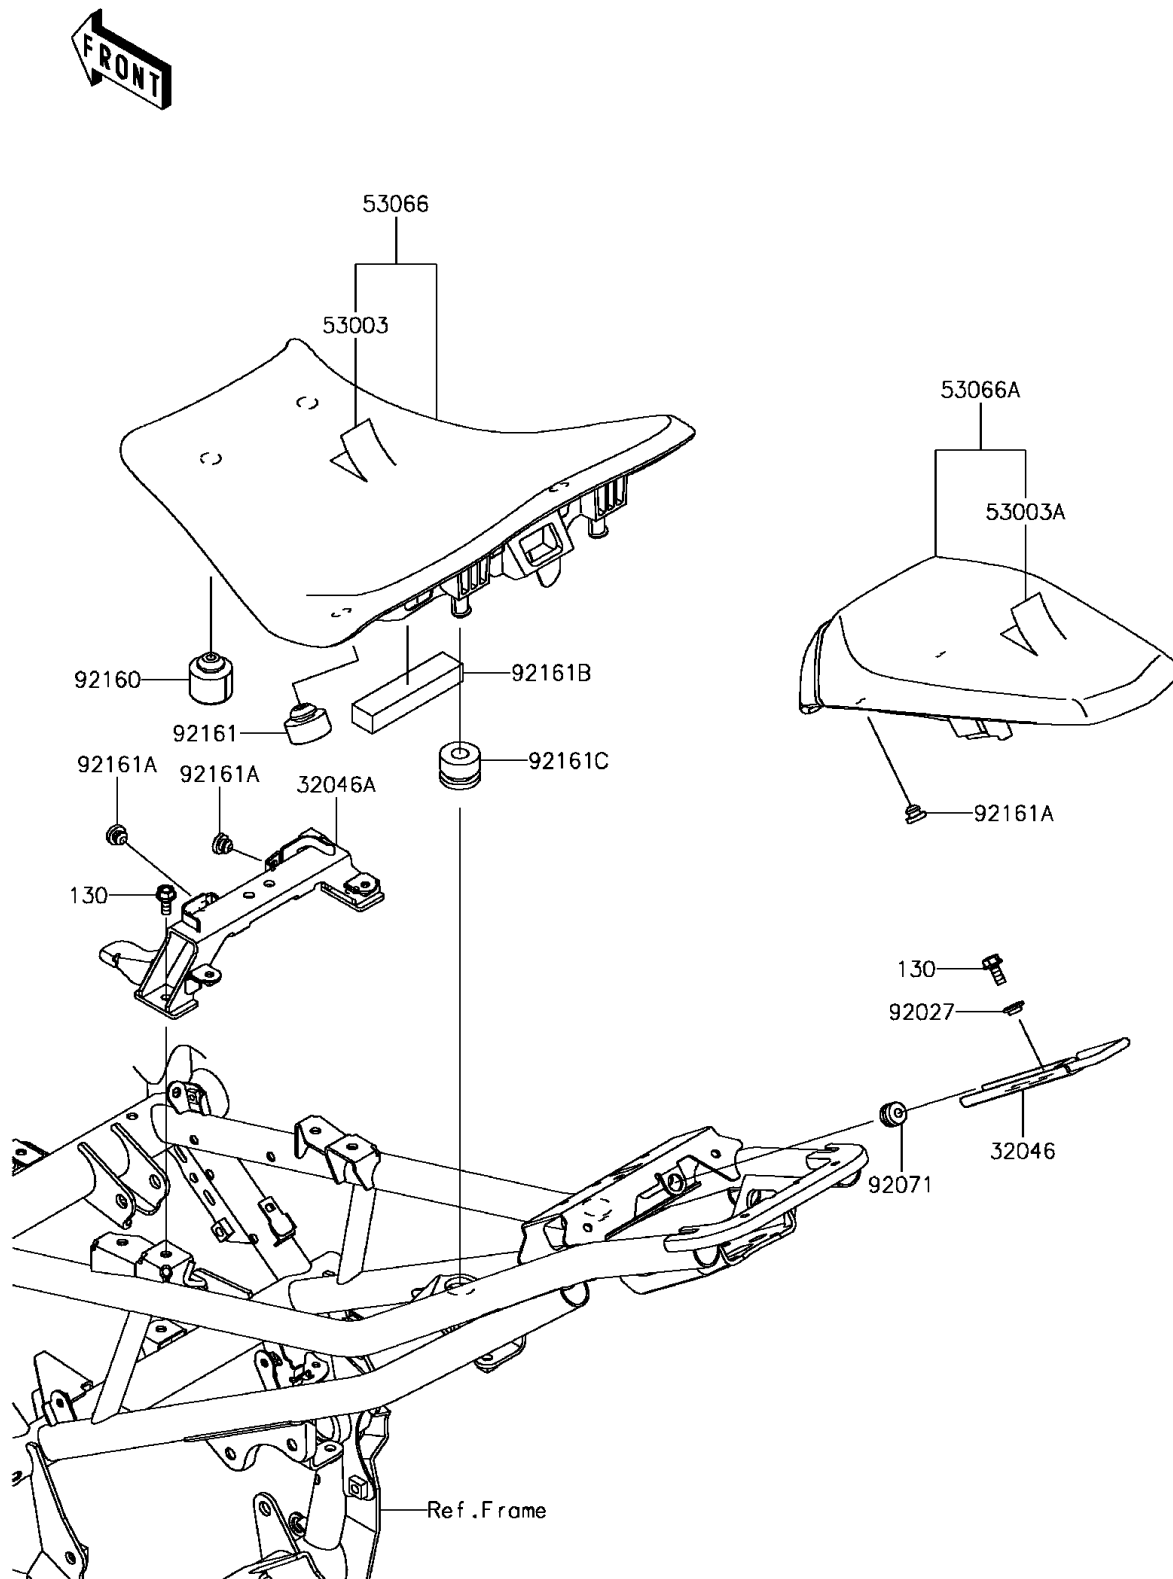

2017 PARTS DIAGRAM

Seat

F2510

2017 PARTS LIST

Seat

ITEM NAME	PART NUMBER	QUANTITY
BOLT-FLANGED,6X14 (Ref # 130)	130CA0614	1
BRACKET-SEAT,FR LOCK (Ref # 32046)	32046-0401	1
BRACKET-SEAT,FR (Ref # 32046A)	32046-0418	1
LEATHER,FR SEAT,BLACK (Ref # 53003)	53003-0432-MA	1
LEATHER,RR SEAT,BLACK (Ref # 53003A)	53003-0433-MA	1
SEAT-ASSY,FR,BLACK (Ref # 53066)	53066-0581-MA	1
SEAT-ASSY,RR,BLACK+BLK (Ref # 53066A)	53066-0582-12Y	1
COLLAR,L=4.6 (Ref # 92027)	92027-1168	1
GROMMET (Ref # 92071)	92071-0038	1
DAMPER (Ref # 92160)	92160-1513	1
DAMPER,RR SEAT (Ref # 92161)	92161-0930	1
DAMPER (Ref # 92161A)	92161-1084	1
DAMPER,20X90X15 (Ref # 92161B)	92161-1867	1
DAMPER,12X28X21 (Ref # 92161C)	92161-1913	1