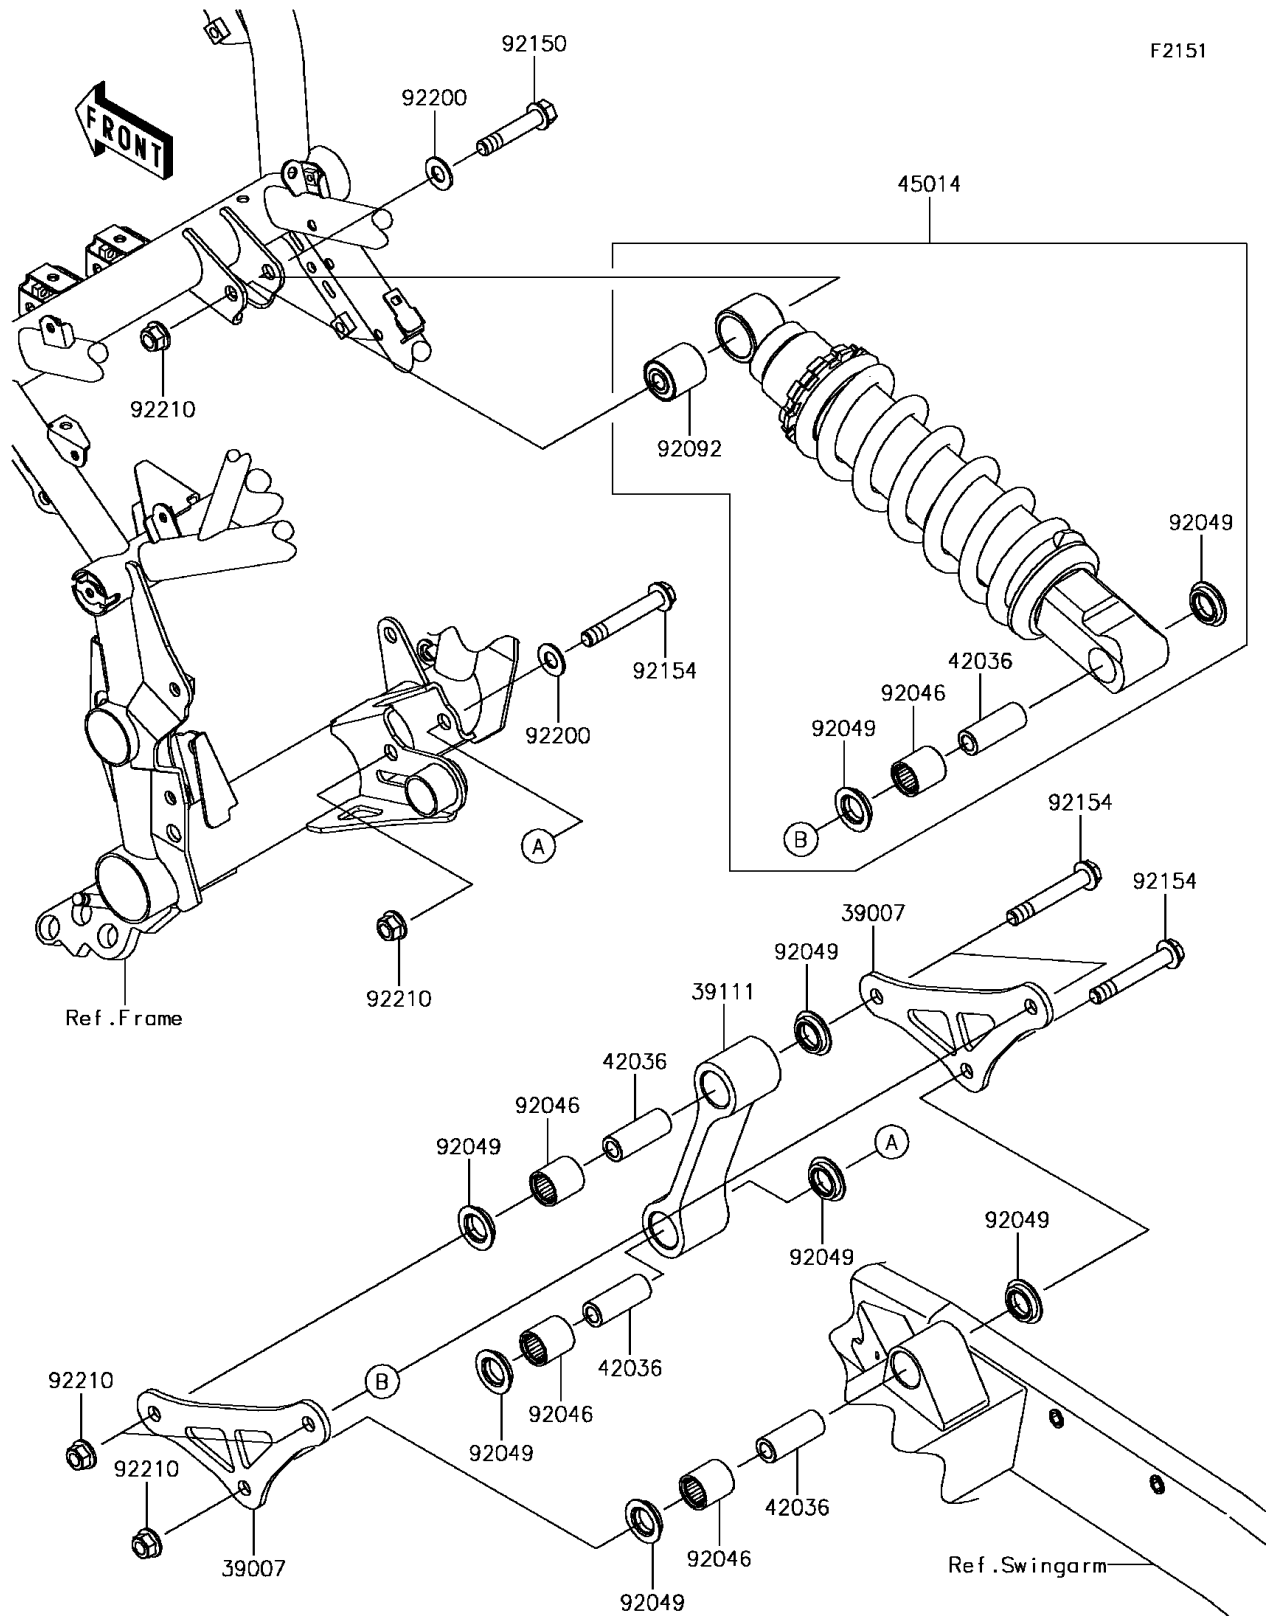

2017 PARTS DIAGRAM

Suspension/Shock Absorber

2017 PARTS LIST

Suspension/Shock Absorber

ITEM NAME	PART NUMBER	QUANTITY
ARM-SUSP (Ref # 39007)	39007-0403	1
ROD-TIE (Ref # 39111)	39111-0311	1
SLEEVE,10.1X17X44.5 (Ref # 42036)	42036-1342	1
SHOCKABSORBER,BLACK (Ref # 45014)	45014-0569-10	1
BEARING-NEEDLE,SFYZM172425 (Ref # 92046)	92046-1273	1
SEAL-OIL,MHA17245.7F (Ref # 92049)	92049-1223	1
BUSHING-RUBBER (Ref # 92092)	92092-1058	1
BOLT,FLANGED,10X50 (Ref # 92150)	92150-1125	1
BOLT,FLANGED,10X66 (Ref # 92154)	92154-2204	1
WASHER,11X22X1.6 (Ref # 92200)	92200-1836	1
NUT,LOCK,FLANGED,10MM (Ref # 92210)	92210-1139	1